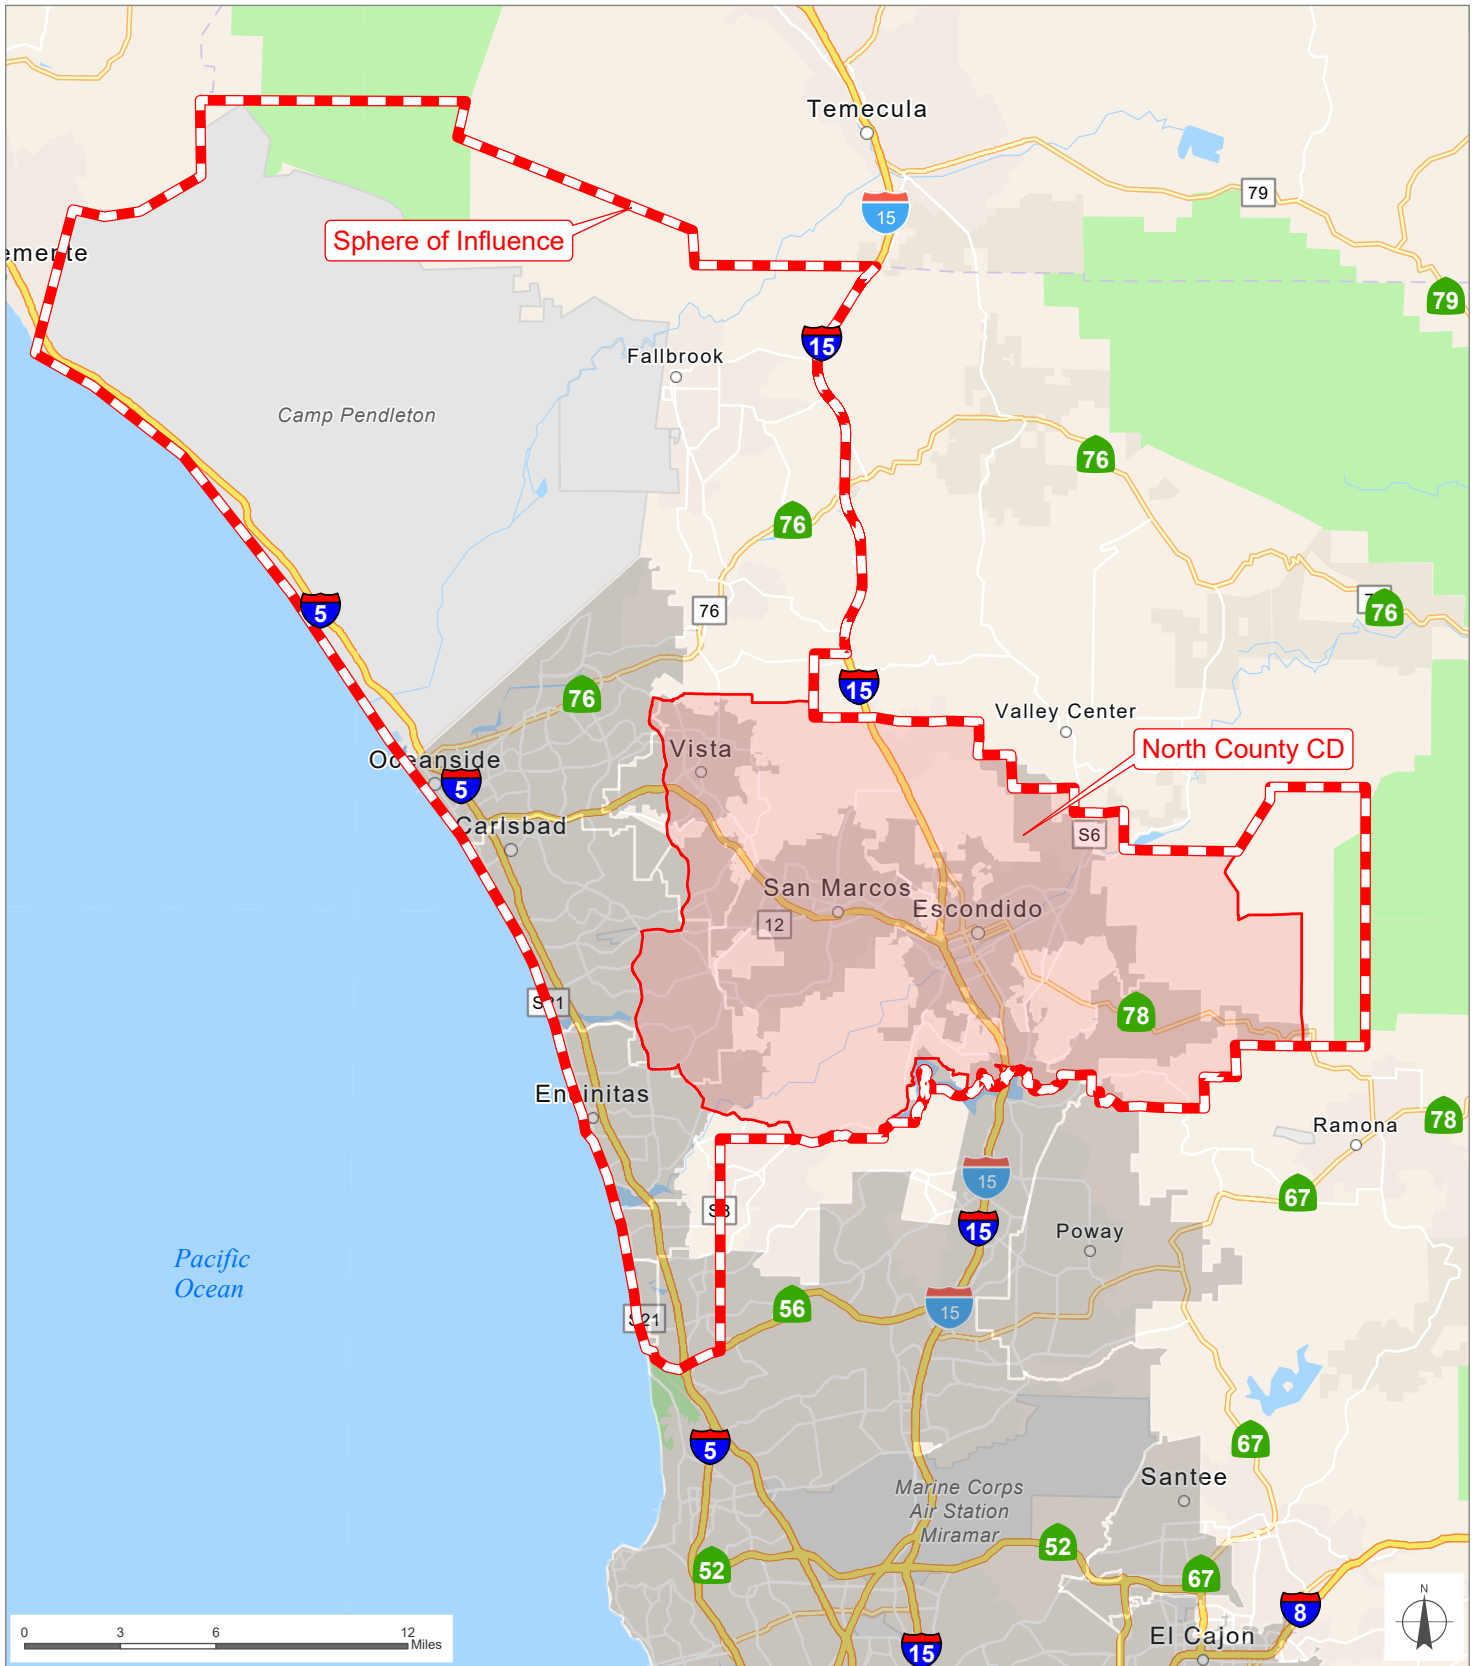

North County CD

San Diego County
Local Agency Formation Commission
Regional Service Planning | Subdivision of the State of California

Created by Dieu Ngu -- 12/11/2025

G:\GIS\PROJECTS\Profile_maps\2026 maps\Districts\CD_North_County.aprx

SOI Adopted: 10 / 6 / 1986
SOI Updated: 4 / 2 / 2007
SOI Affirmed: 8 / 6 / 2007
SOI Amended: 11 / 7 / 2016

SOI = Sphere of Influence