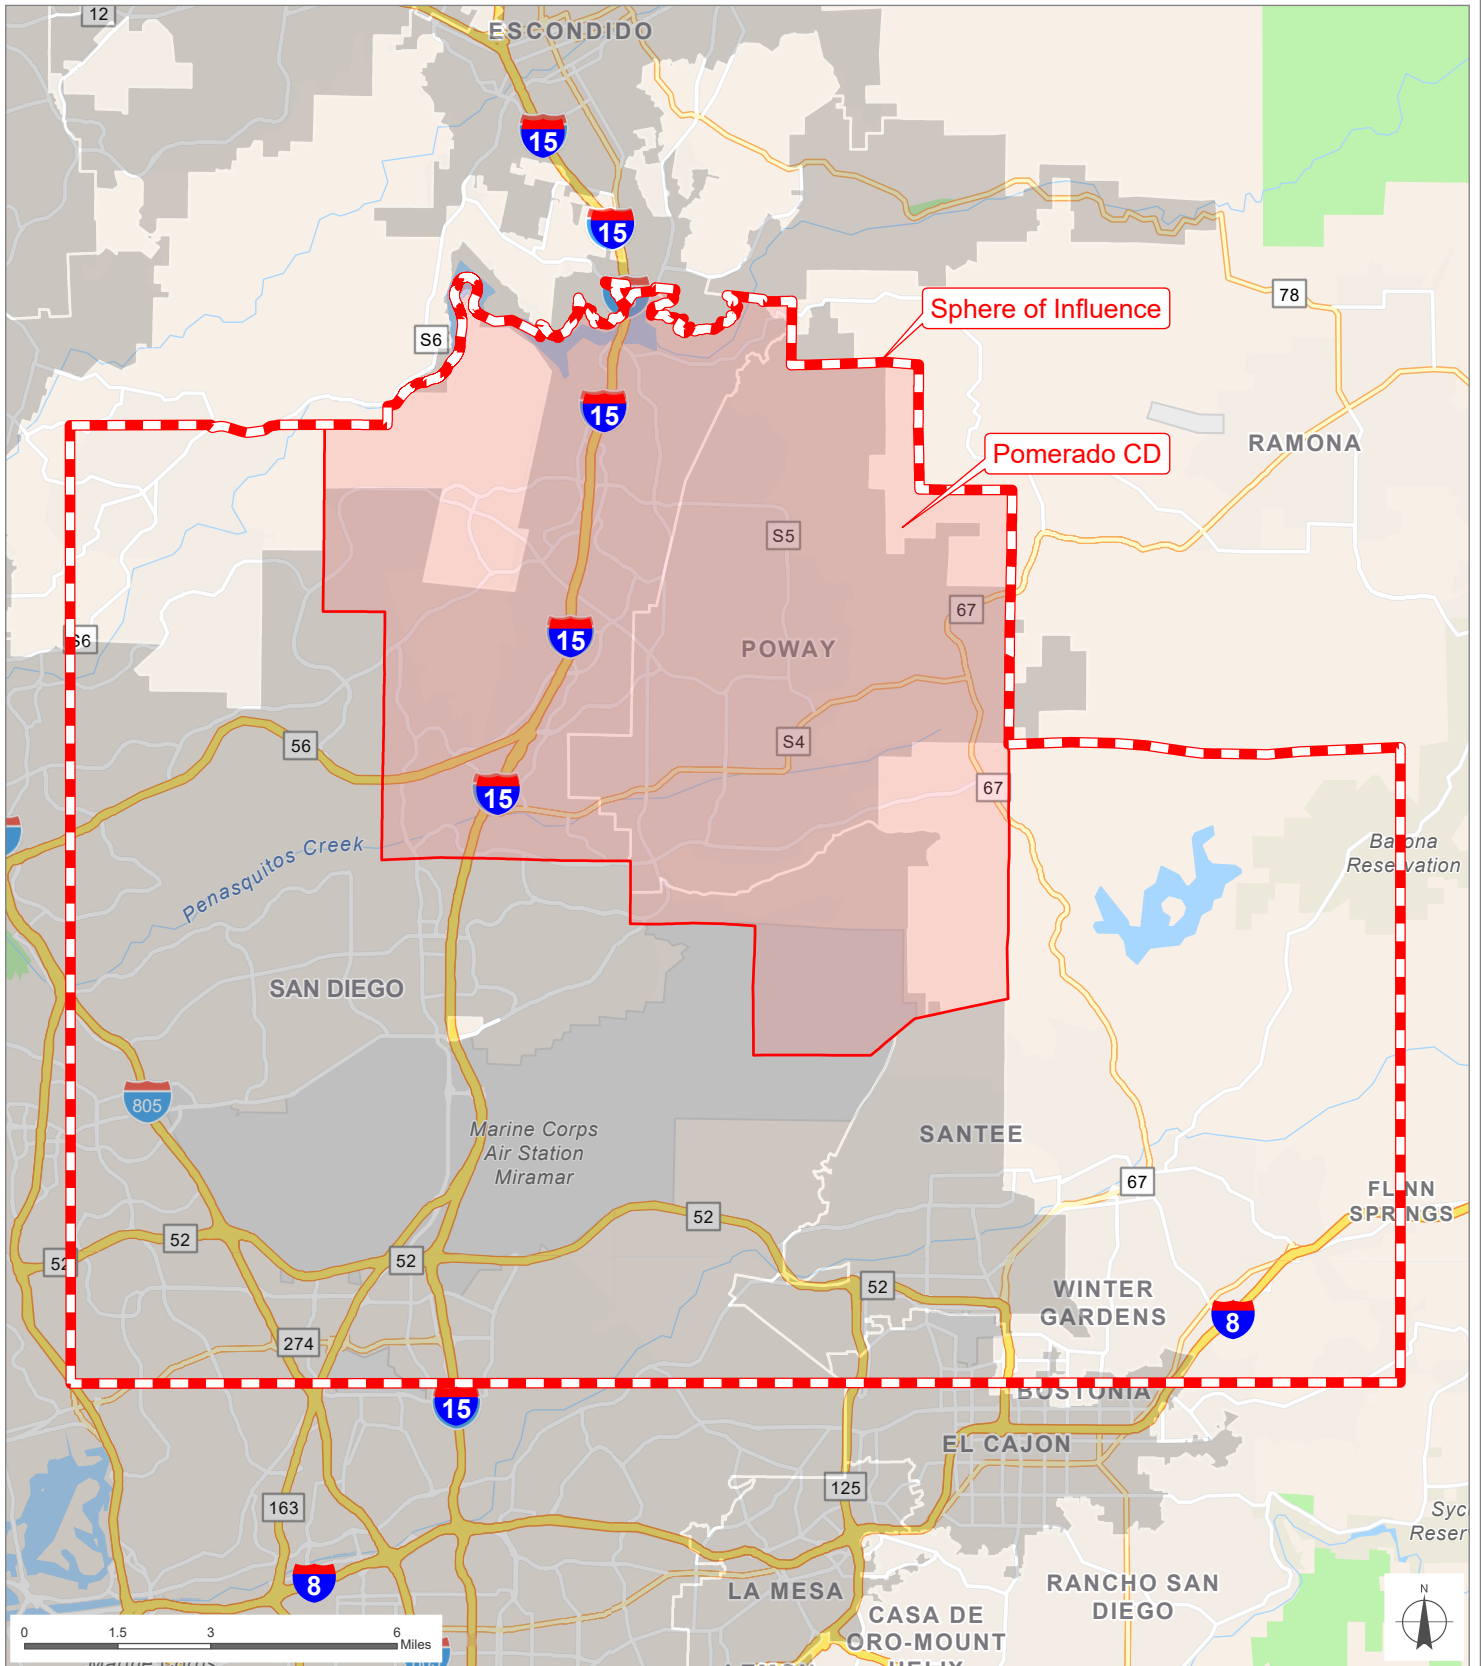

Pomerado CD

San Diego County
Local Agency Formation Commission
Regional Service Planning | Subdivision of the State of California

Created by Dieu Ngu -- 12/11/2025

G:\GIS\PROJECTS\Profile_maps\2026 maps\Districts\CD_Pomerado.aprx

SOI Adopted: 10 / 6 / 1986
SOI Updated: 4 / 2 / 2007
SOI Affirmed: 8 / 6 / 2007

SOI = Sphere of Influence