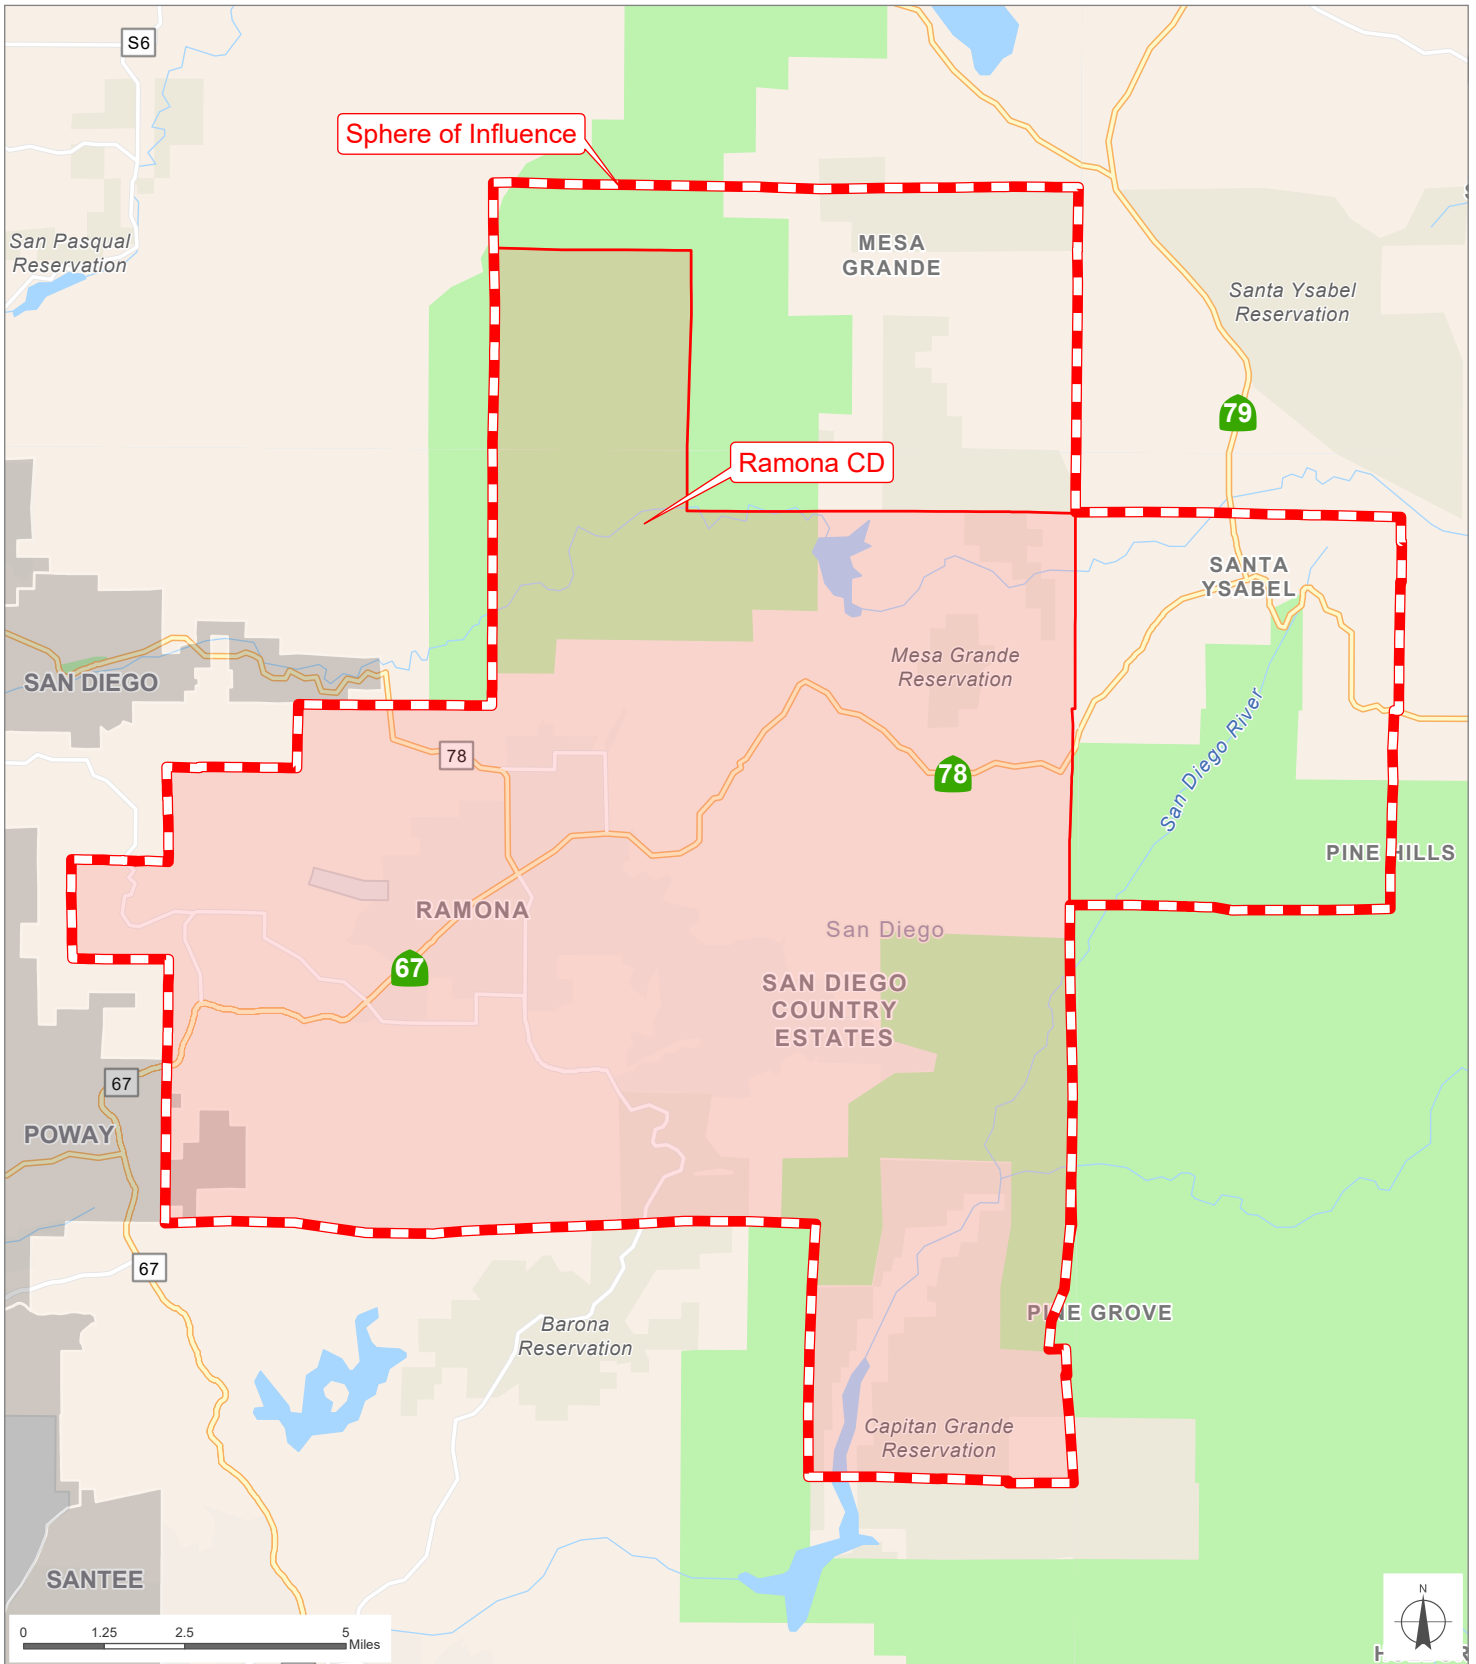

Ramona CD

San Diego County
Local Agency Formation Commission
Regional Service Planning | Subdivision of the State of California

Created by Dieu Ngu -- 12/11/2025

G:\GIS\PROJECTS\Profile_maps\2026 maps\Districts\CD_Ramona.aprx

SOI Adopted: 10 / 6 / 1986
SOI Updated: 4 / 2 / 2007
SOI Affirmed: 8 / 6 / 2007

SOI = Sphere of Influence