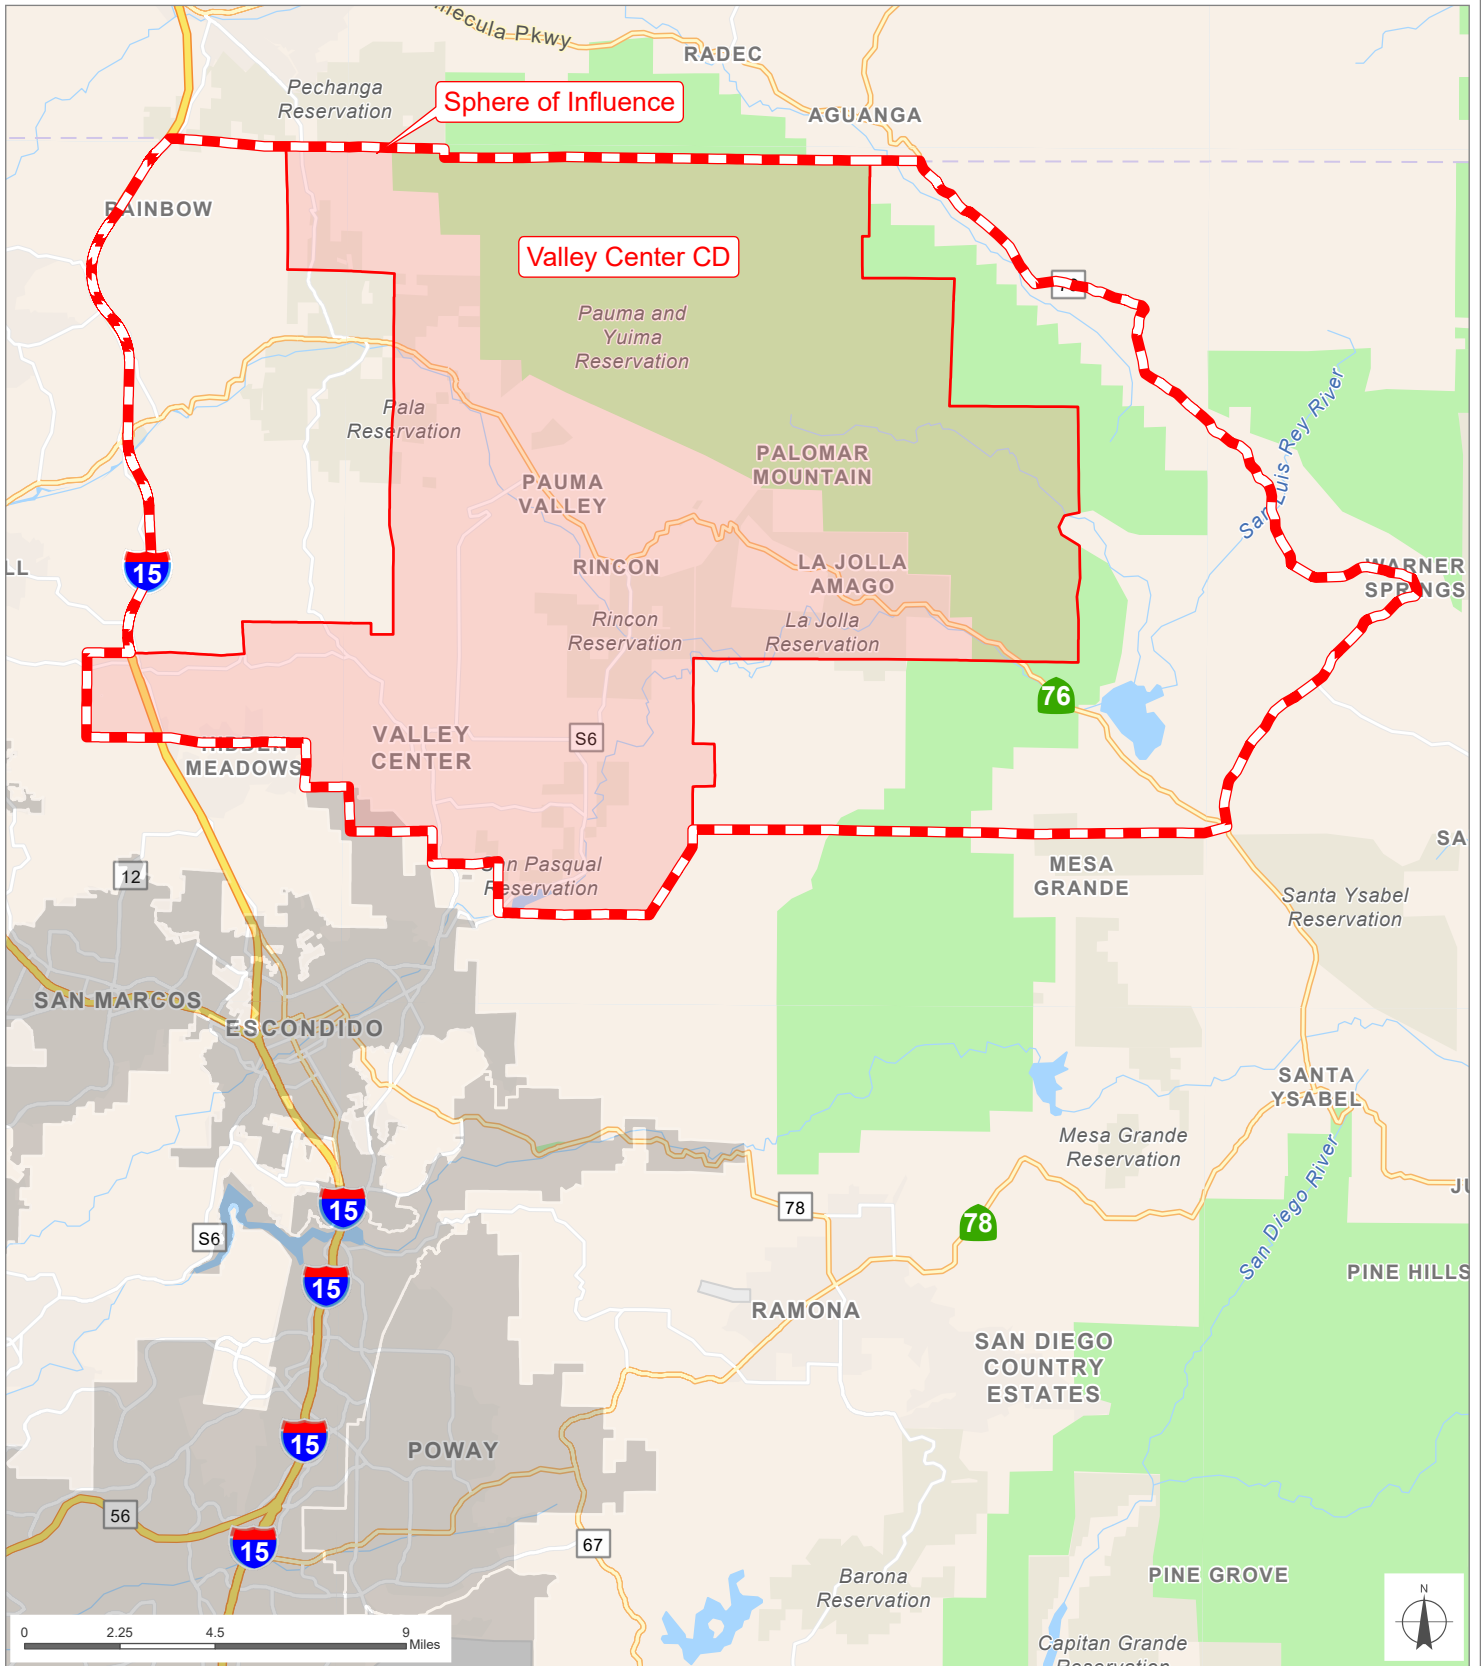

Valley Center CD

San Diego County
Local Agency Formation Commission
Regional Service Planning | Subdivision of the State of California

Created by Dieu Ngu -- 12/11/2025

G:\GIS\PROJECTS\Profile_maps\2026 maps\Districts\CD_Valley_Center.aprx

SOI Adopted: 10 / 6 / 1986
SOI Affirmed: 4 / 2 / 2007
SOI Affirmed: 8 / 6 / 2007
SOI Amended: 11 / 7 / 2016

SOI = Sphere of Influence