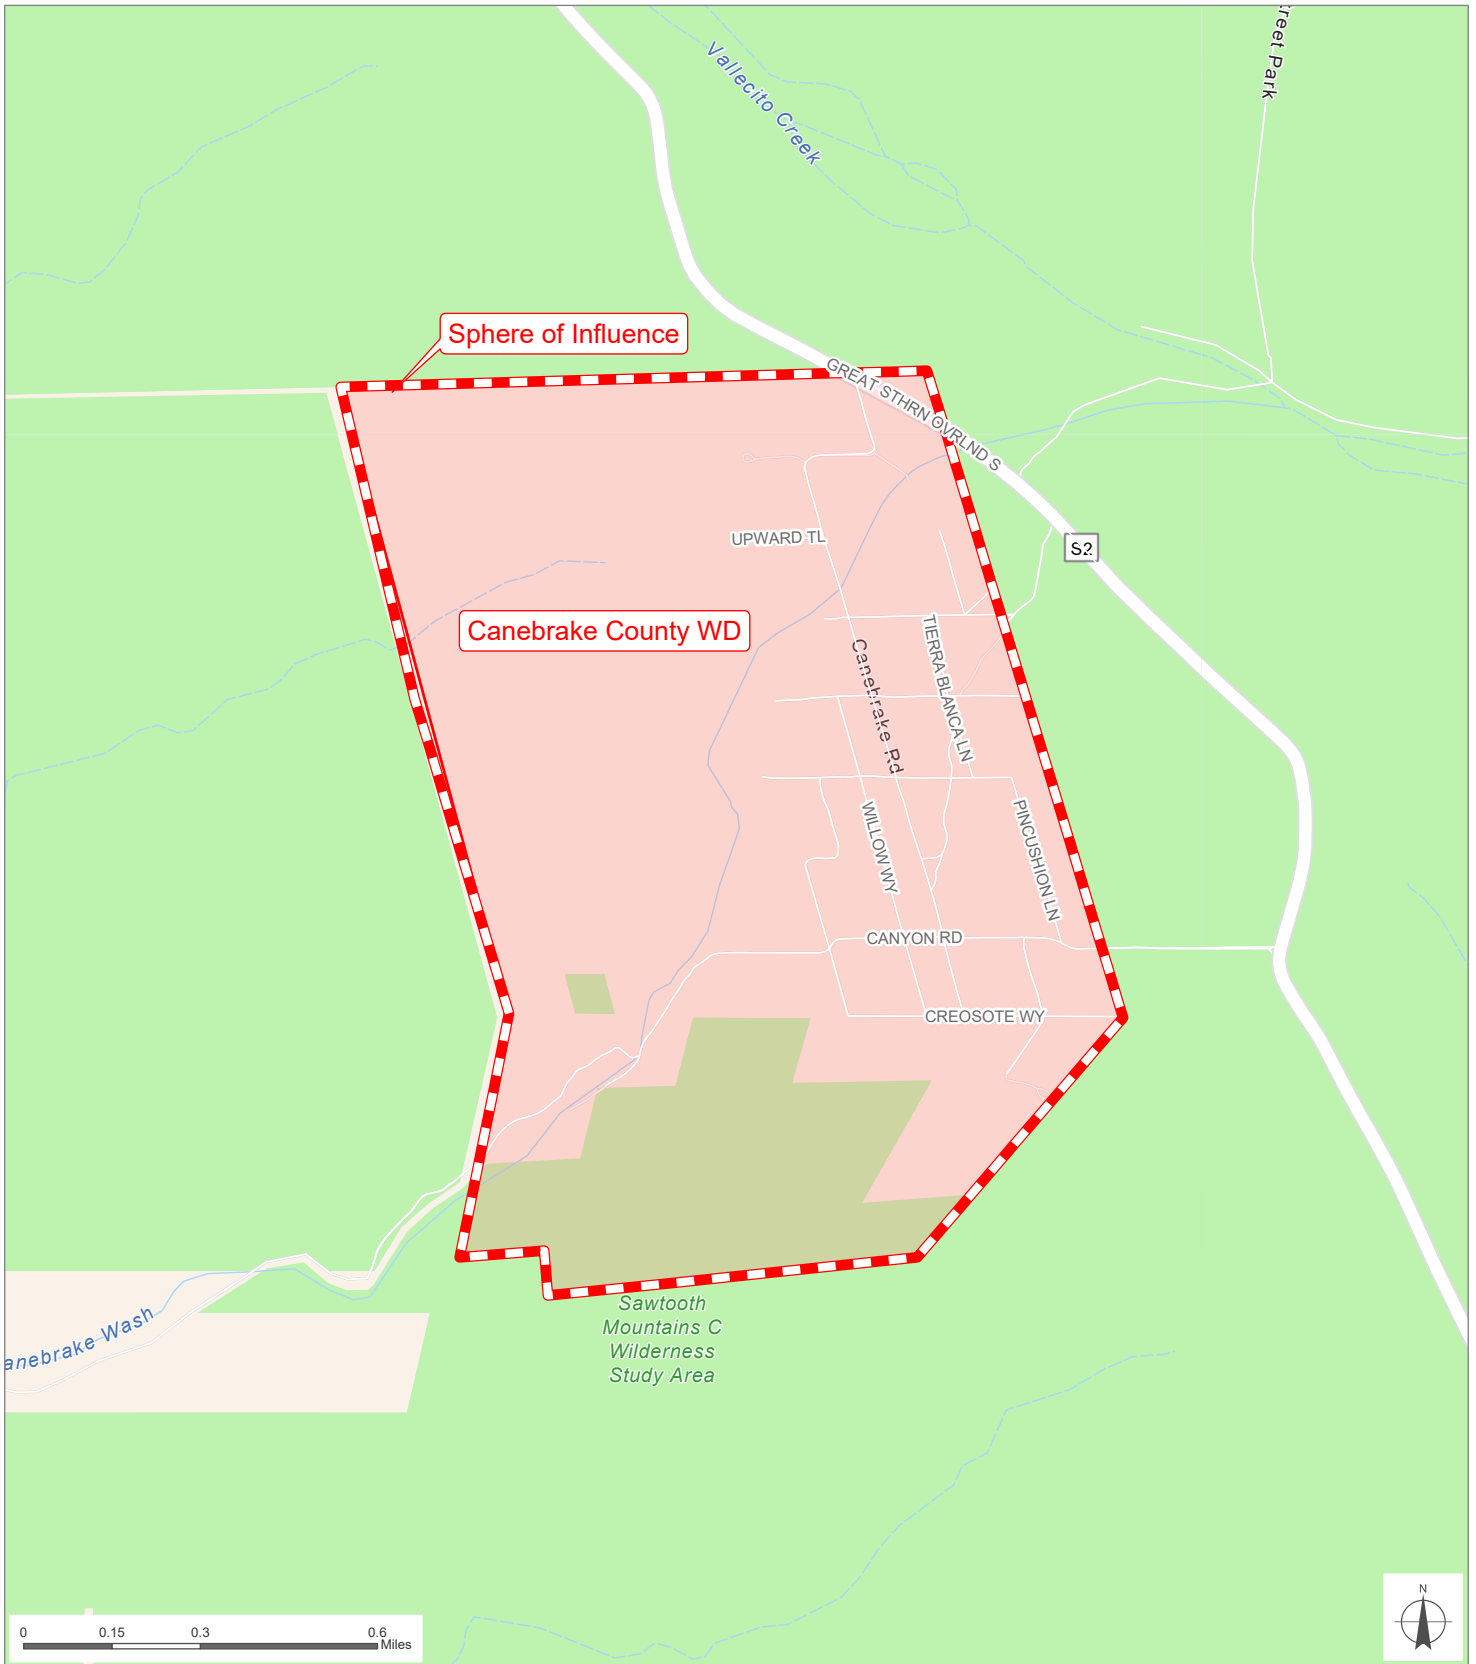

Canebrake County WD

San Diego County
Local Agency Formation Commission
Regional Service Planning | Subdivision of the State of California

Created by Dieu Ngu -- 1/14/2026

G:\GIS\PROJECTS\Profile_maps\2026 maps\Districts\WD_Canebrake.aprx

SOI Adopted: 11 / 5 / 1984
SOI Affirmed: 11 / 7 / 2005
SOI Reaffirmed: 8 / 6 / 2007

SOI = Sphere of Influence