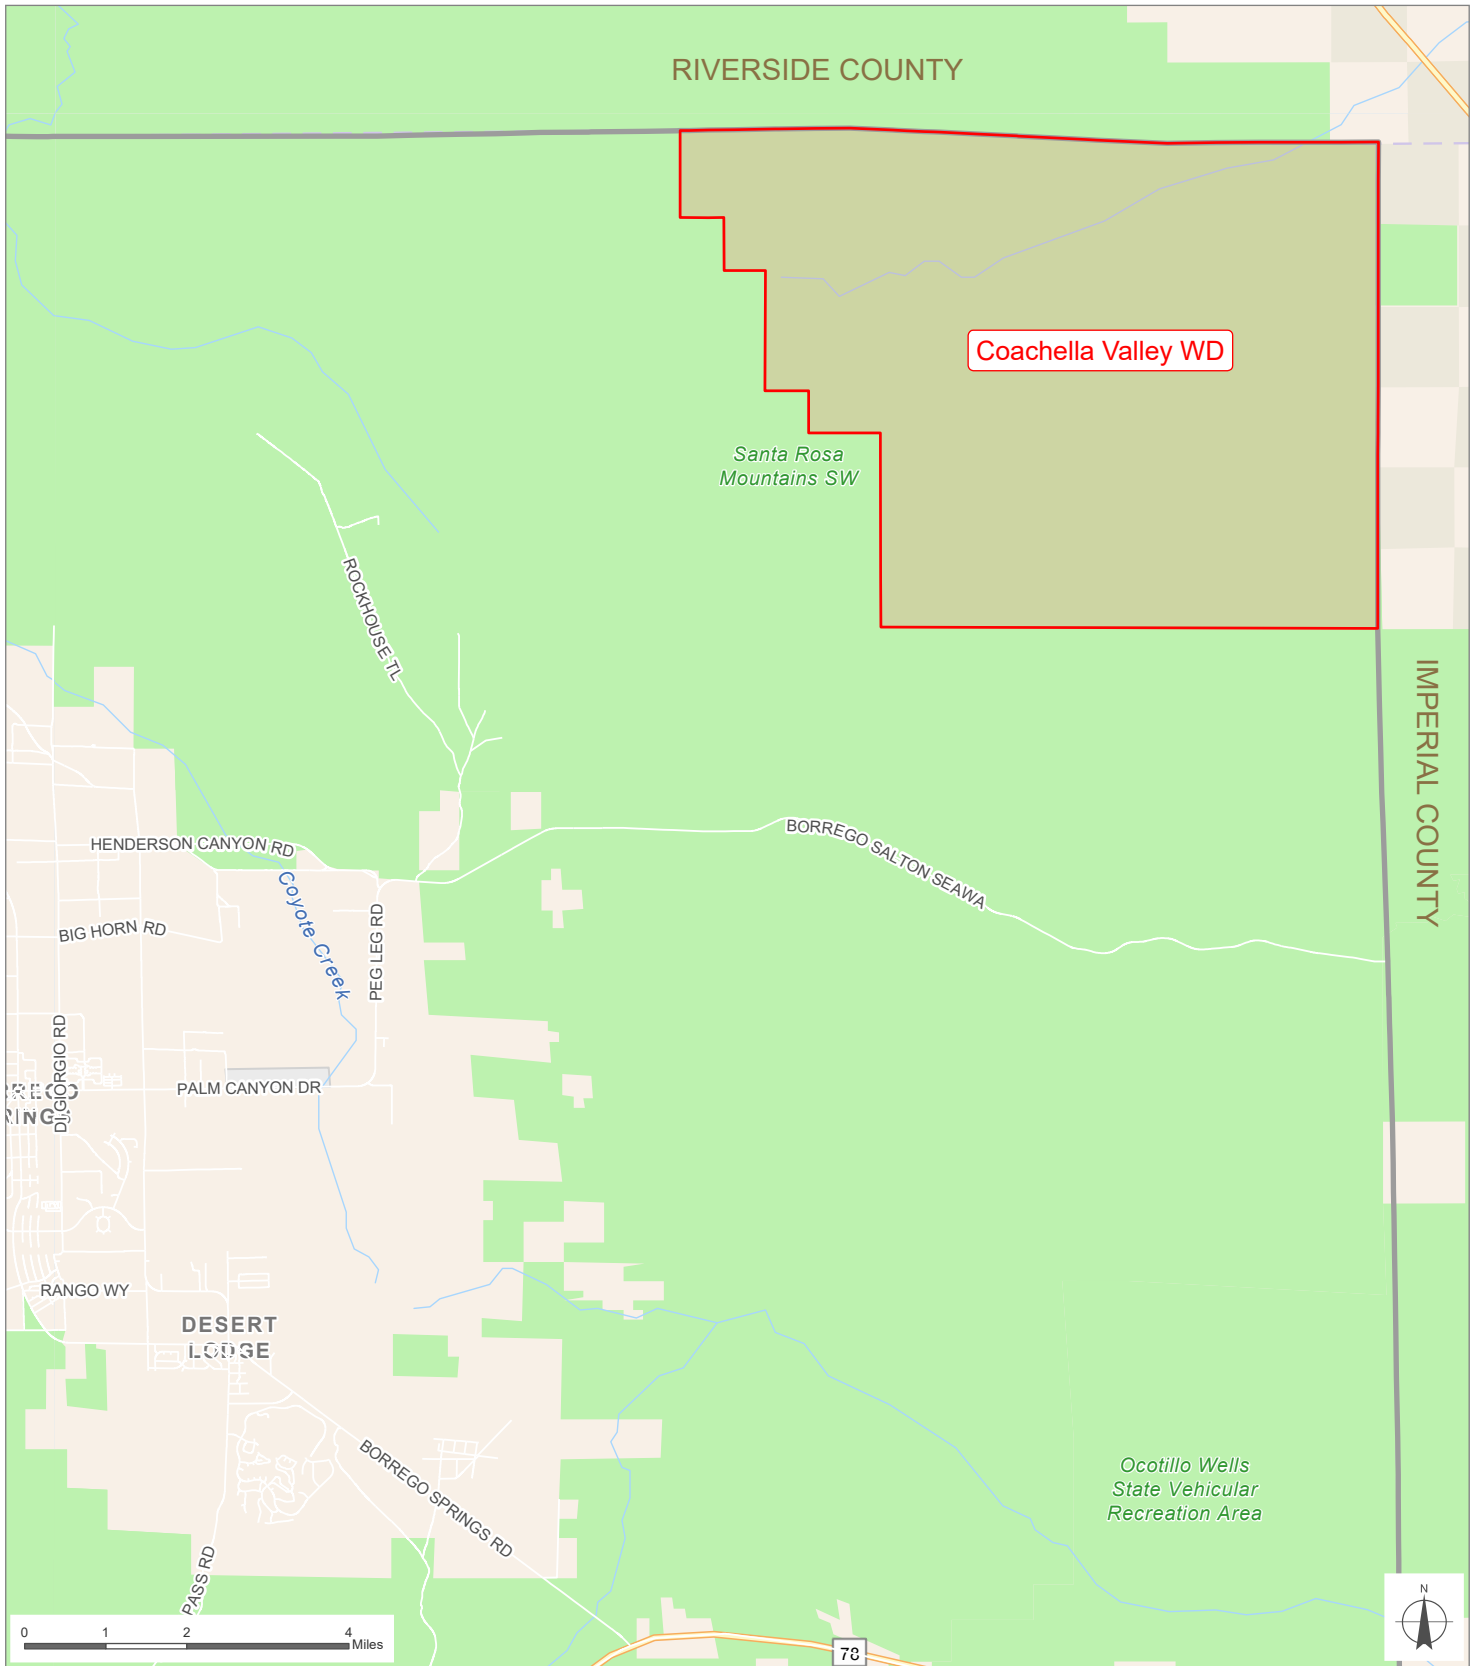

Coachella Valley WD

 **San Diego County**
Local Agency Formation Commission
 Regional Service Planning | Subdivision of the State of California

This map is provided without warranty of any kind, either express or implied, including but not limited to the implied warranties of merchantability and fitness for a particular purpose. Copyright LAFCO and SanGIS. All Rights Reserved. This product may contain information from the SANDAG Regional Information System which cannot be reproduced without the written permission of SANDAG. This map has been prepared for descriptive purposes only and is considered accurate according to SanGIS and LAFCO data.

Created by Dieu Ngu -- 1/14/2026

G:\GIS\PROJECTS\Profile_maps\2026 maps\Districts\WD_Coachella.aprx

Zero SOI Adopted: 8 / 6 / 2007

SOI = Sphere of Influence