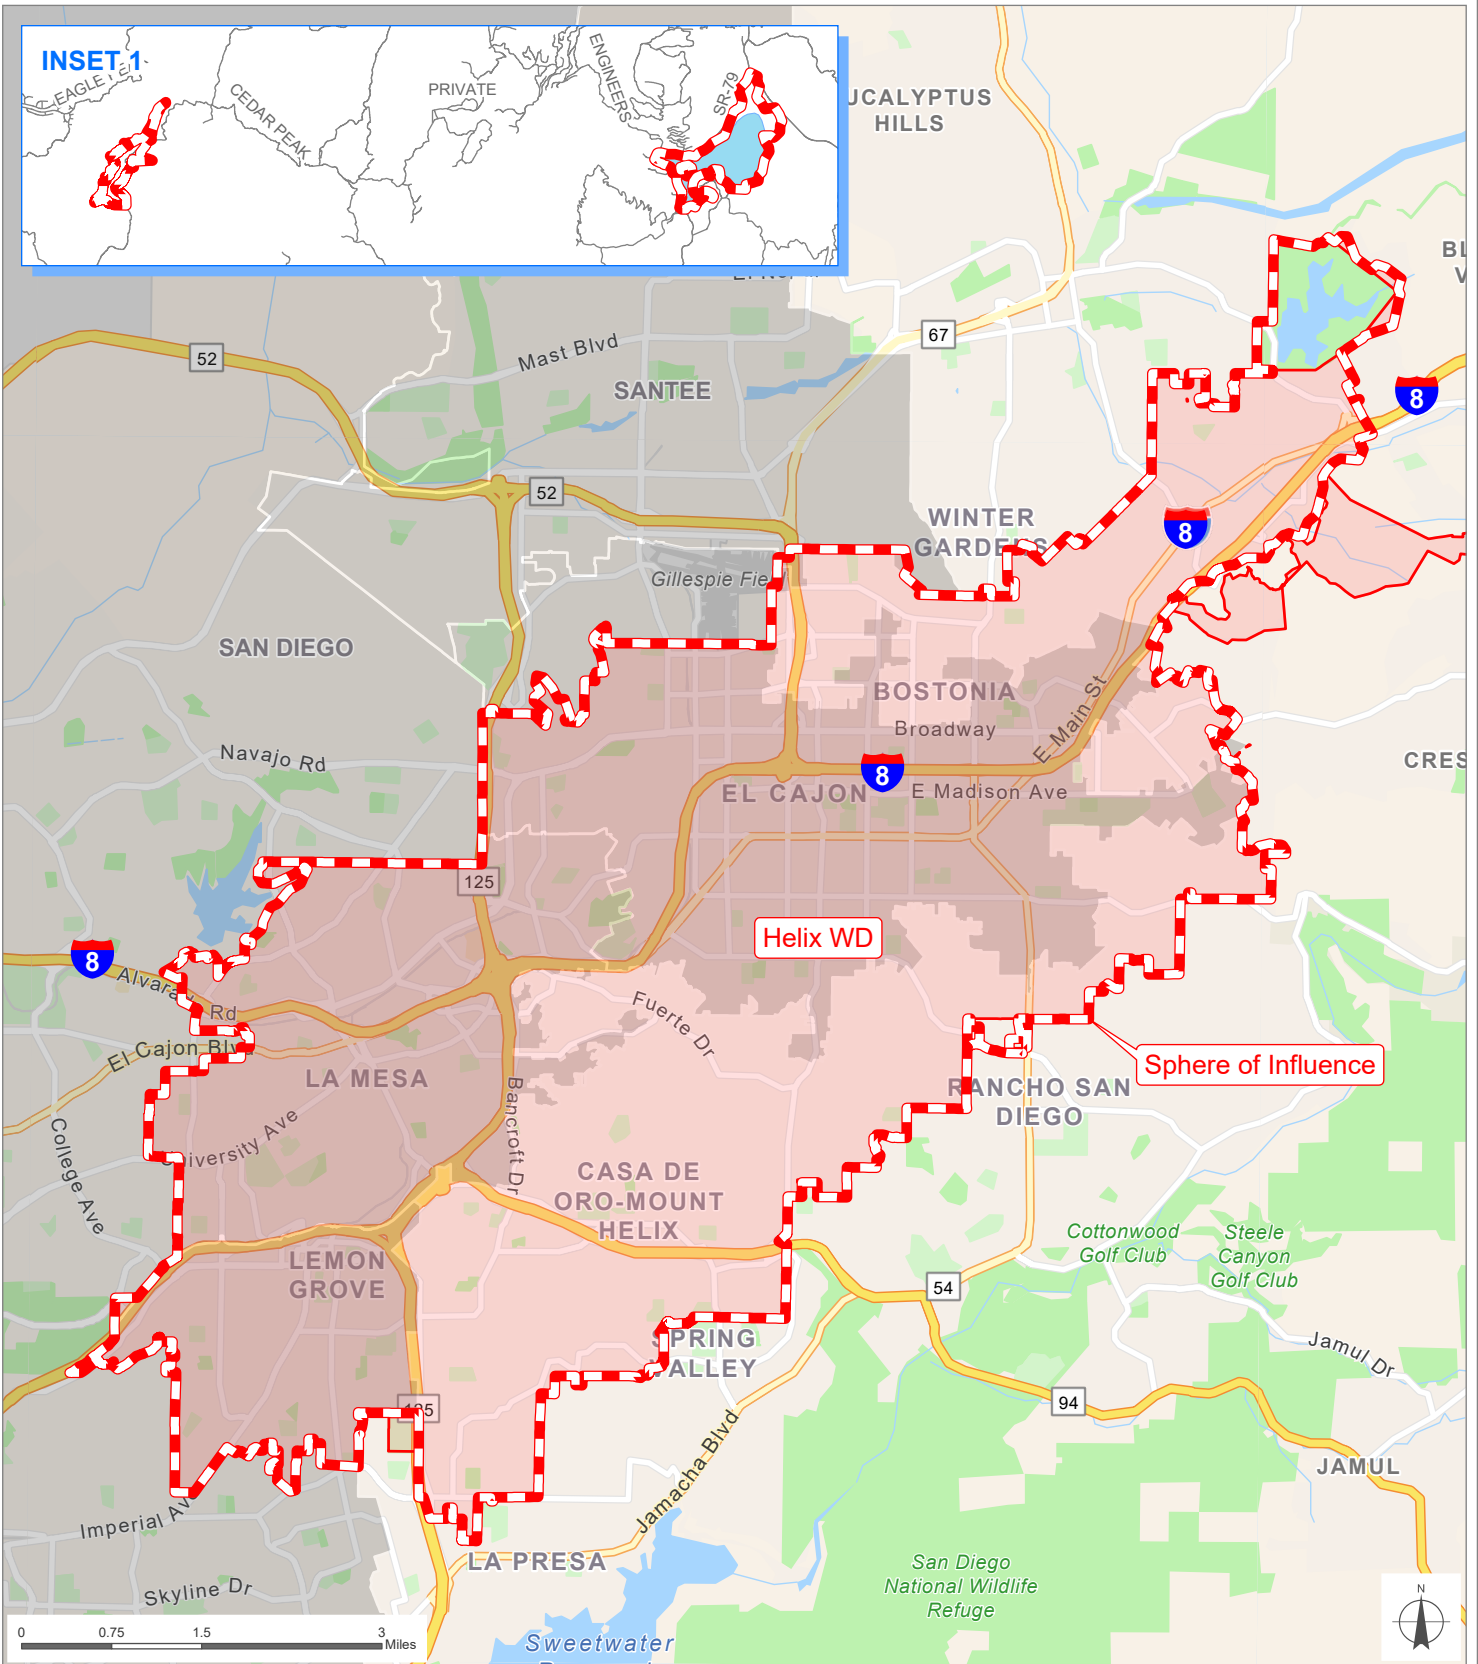

# Helix WD

**San Diego County**  
**Local Agency Formation Commission**  
 Regional Service Planning | Subdivision of the State of California

This map is provided without warranty of any kind, either express or implied, including but not limited to the implied warranties of merchantability and fitness for a particular purpose. Copyright LAFCO and SanGIS. All Rights Reserved. This product may contain information from the SANDAG Regional Information System which cannot be reproduced without the written permission of SANDAG. This map has been prepared for descriptive purposes only and is considered accurate according to SanGIS and LAFCO data.

Created by Dieu Ngu -- 1/15/2026

G:\GIS\PROJECTS\Profile\_maps\2026 maps\Districts\WD\_Helix.aprx

SOI Adopted: 10 / 3 / 1983  
 SOI Affirmed: 2 / 4 / 2004  
 SOI Affirmed: 8 / 6 / 2007

SOI = Sphere of Influence