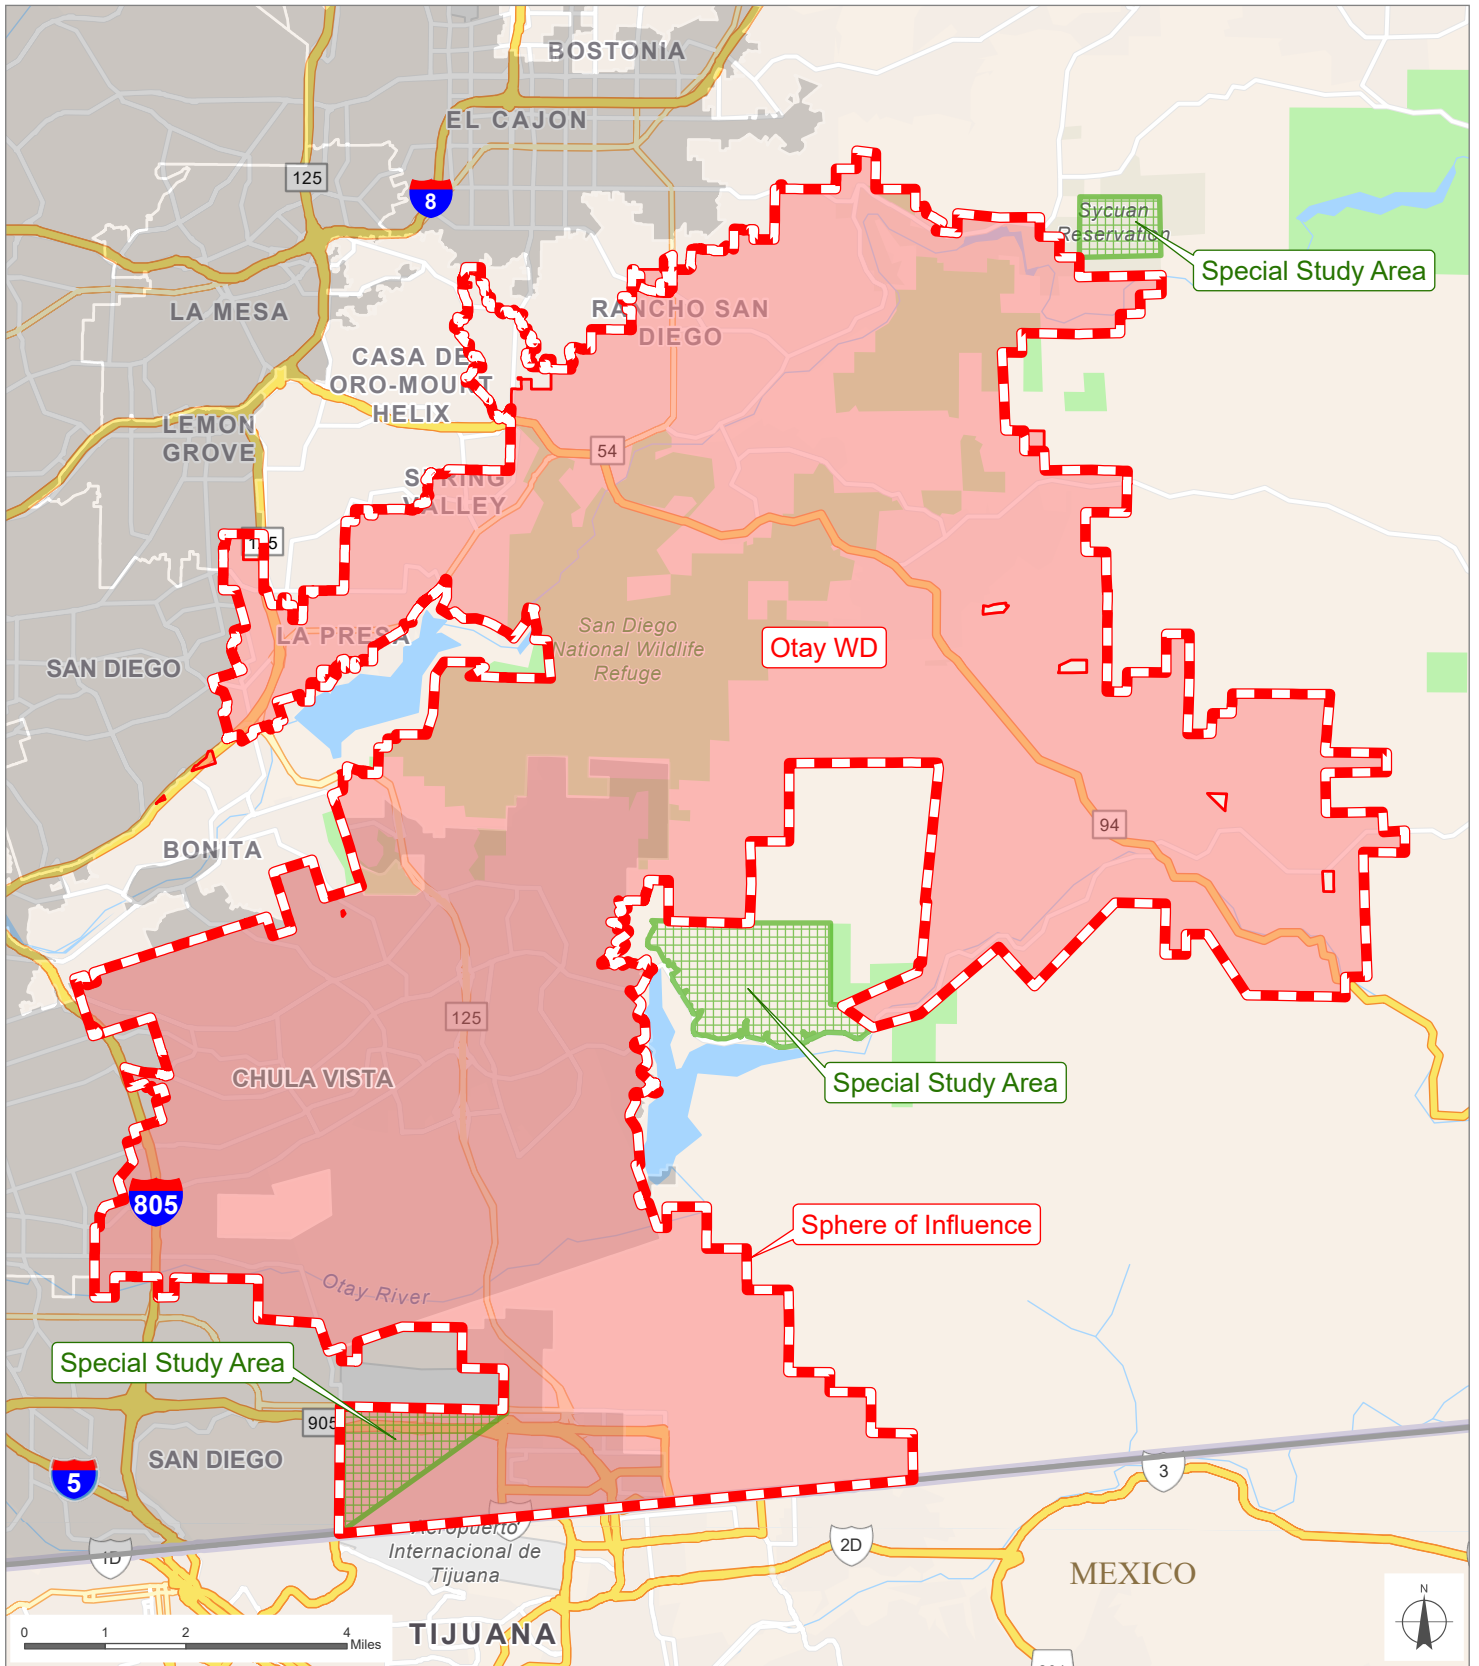

Otay (Municipal) WD

San Diego County
Local Agency Formation Commission
Regional Service Planning | Subdivision of the State of California

Created by Dieu Ngu -- 1/15/2026

G:\GIS\PROJECTS\Profile_maps\2026 maps\Districts\WD_Otay.aprx

Partial SOI Adopted: 4 / 4 / 1983
Remainder SOI Adopted: 7 / 1 / 1985
SOI Affirmed: 2 / 2 / 2004
SOI Reaffirmed: 8 / 6 / 2007

SOI = Sphere of Influence