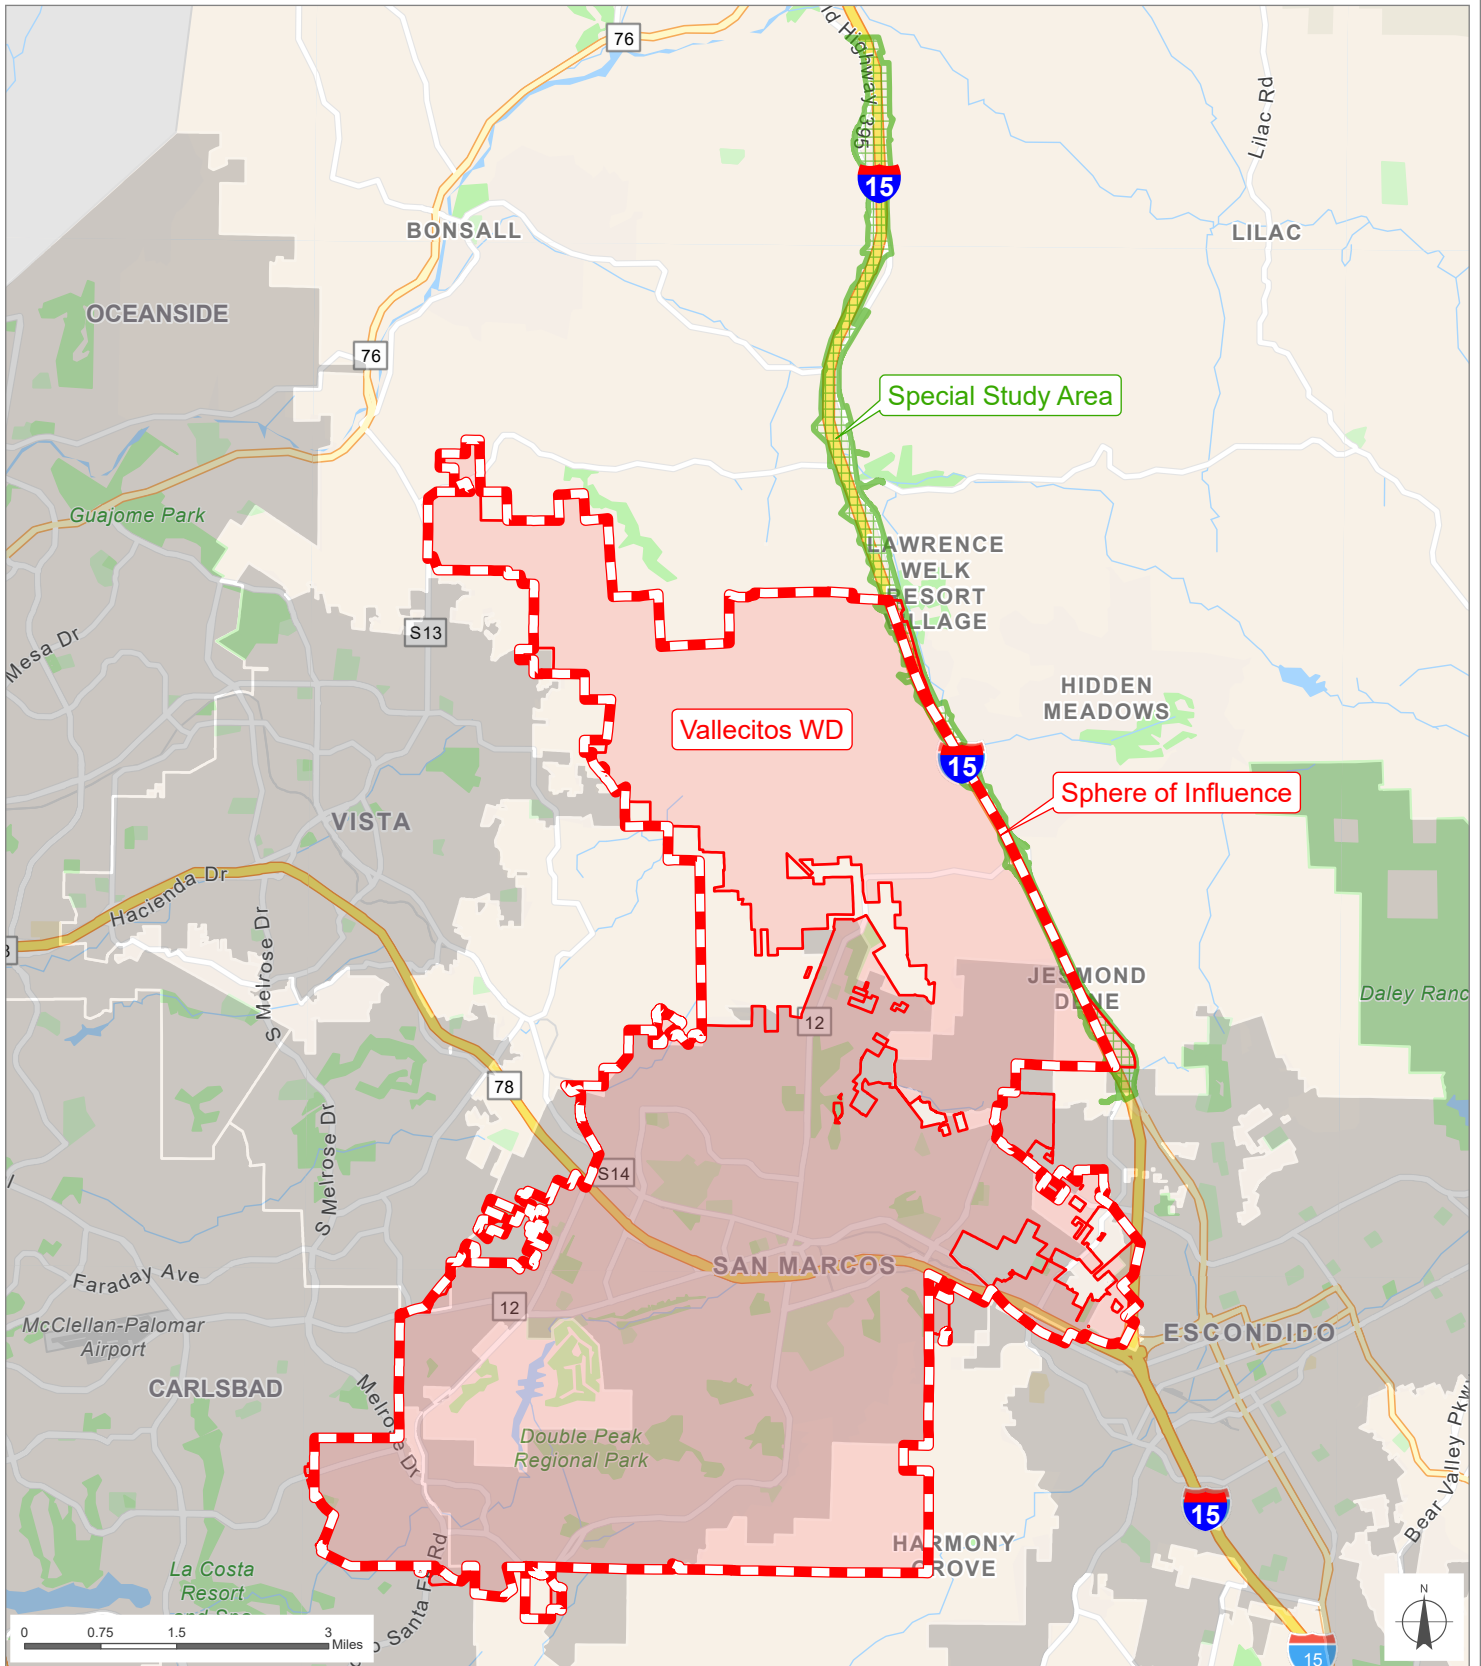

Vallecitos WD

San Diego County
Local Agency Formation Commission
Regional Service Planning | Subdivision of the State of California

Created by Dieu Ngu -- 1/15/2026

G:\GIS\PROJECTS\Profile_maps\2026 maps\Districts\WD_Vallecitos.aprx

SOI Adopted: 6 / 3 / 1985
SOI Updated: 9 / 8 / 2003
SOI Affirmed: 8 / 6 / 2007

SOI = Sphere of Influence