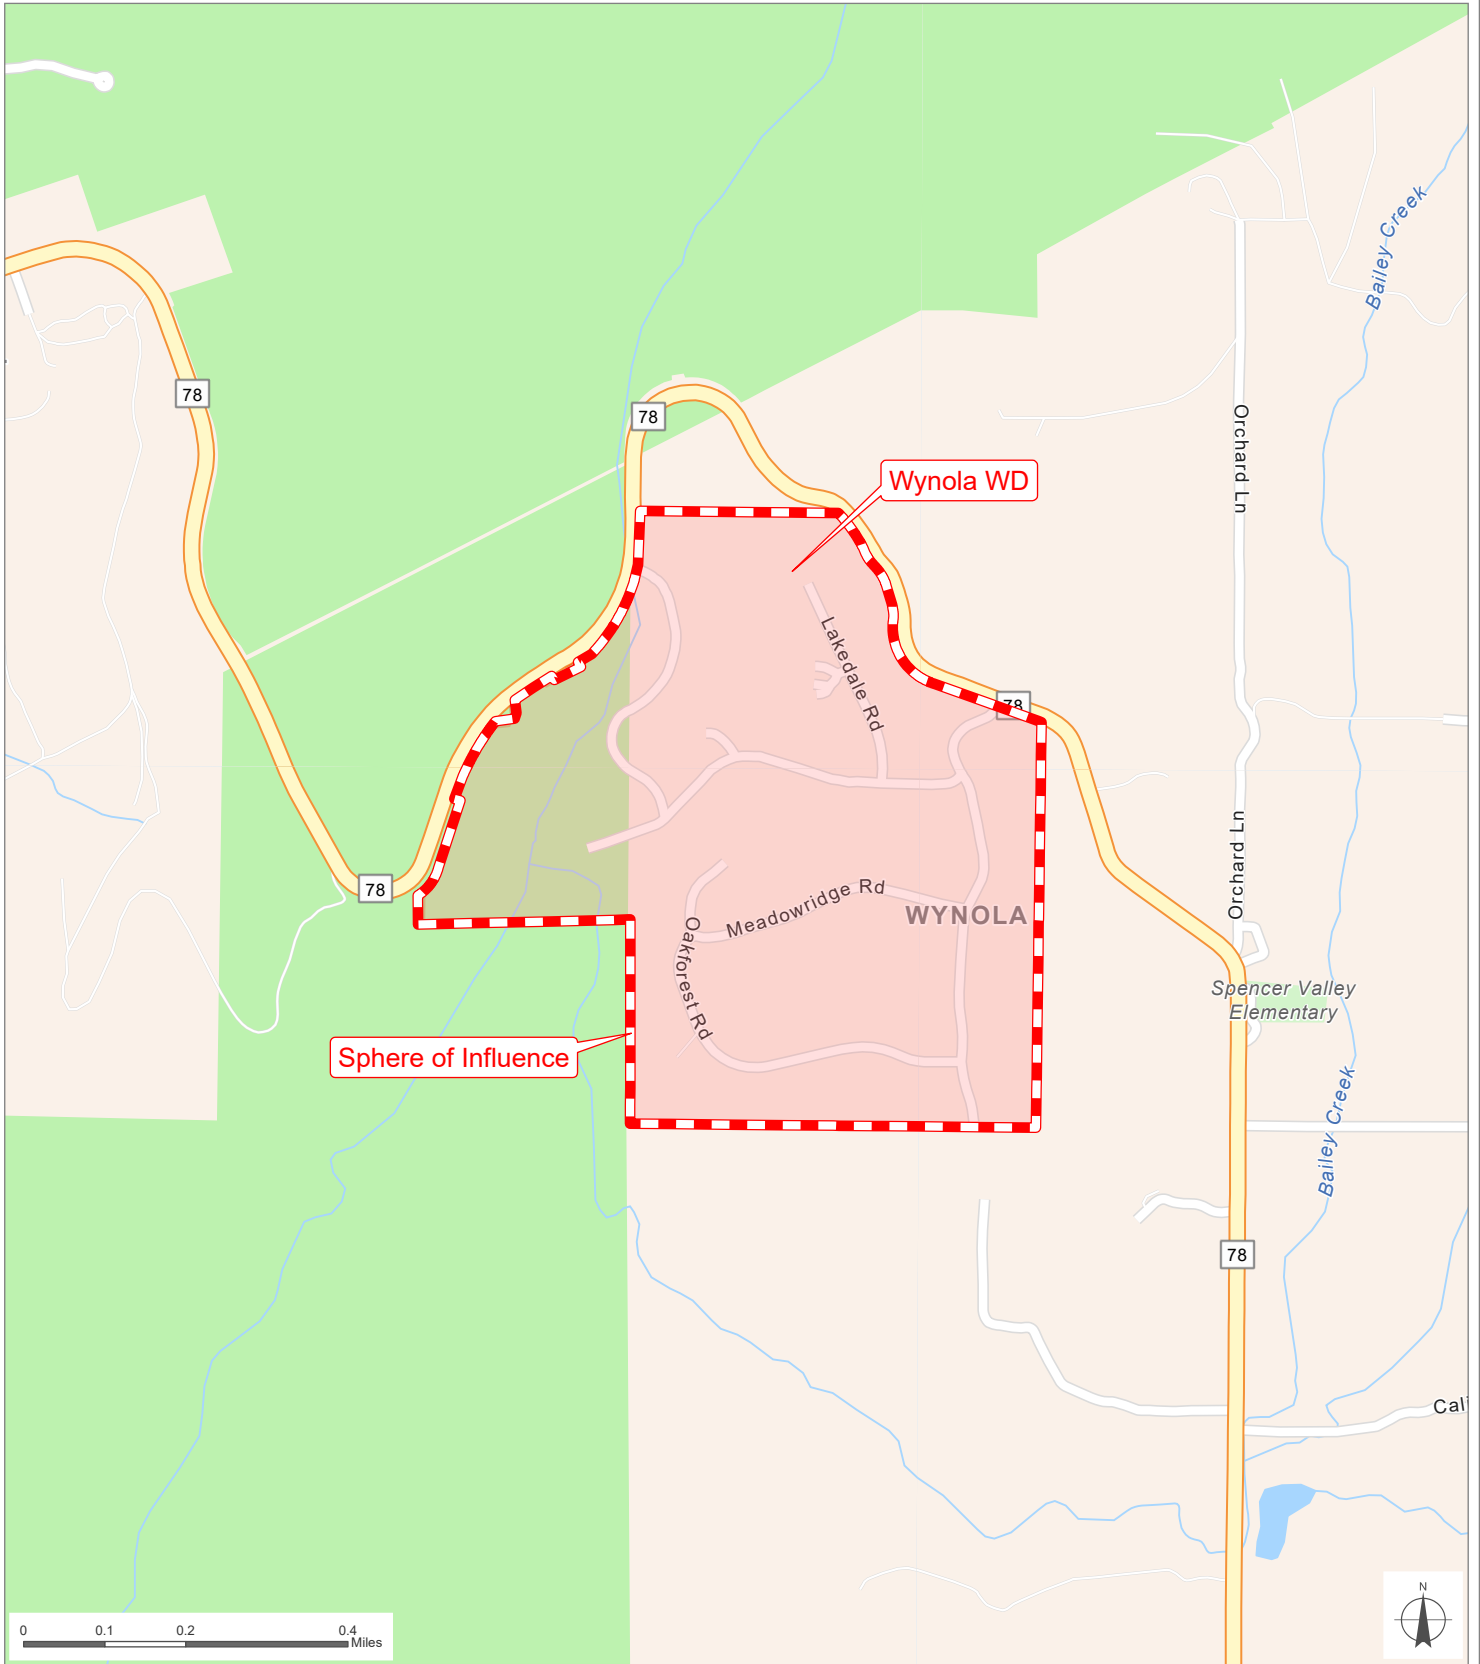

Wynola WD

San Diego County
Local Agency Formation Commission
Regional Service Planning | Subdivision of the State of California

Created by Dieu Ngu -- 1/15/2026

G:\GIS\PROJECTS\Profile_maps\2026 maps\Districts\WD_Wynola.aprx

SOI Adopted: 11 / 5 / 1984
SOI Affirmed: 11 / 7 / 2005
SOI Reaffirmed: 8 / 6 / 2007
SOI Affirmed: 2 / 4 / 2013
SOI Affirmed: 6 / 3 / 2019

SOI = Sphere of Influence