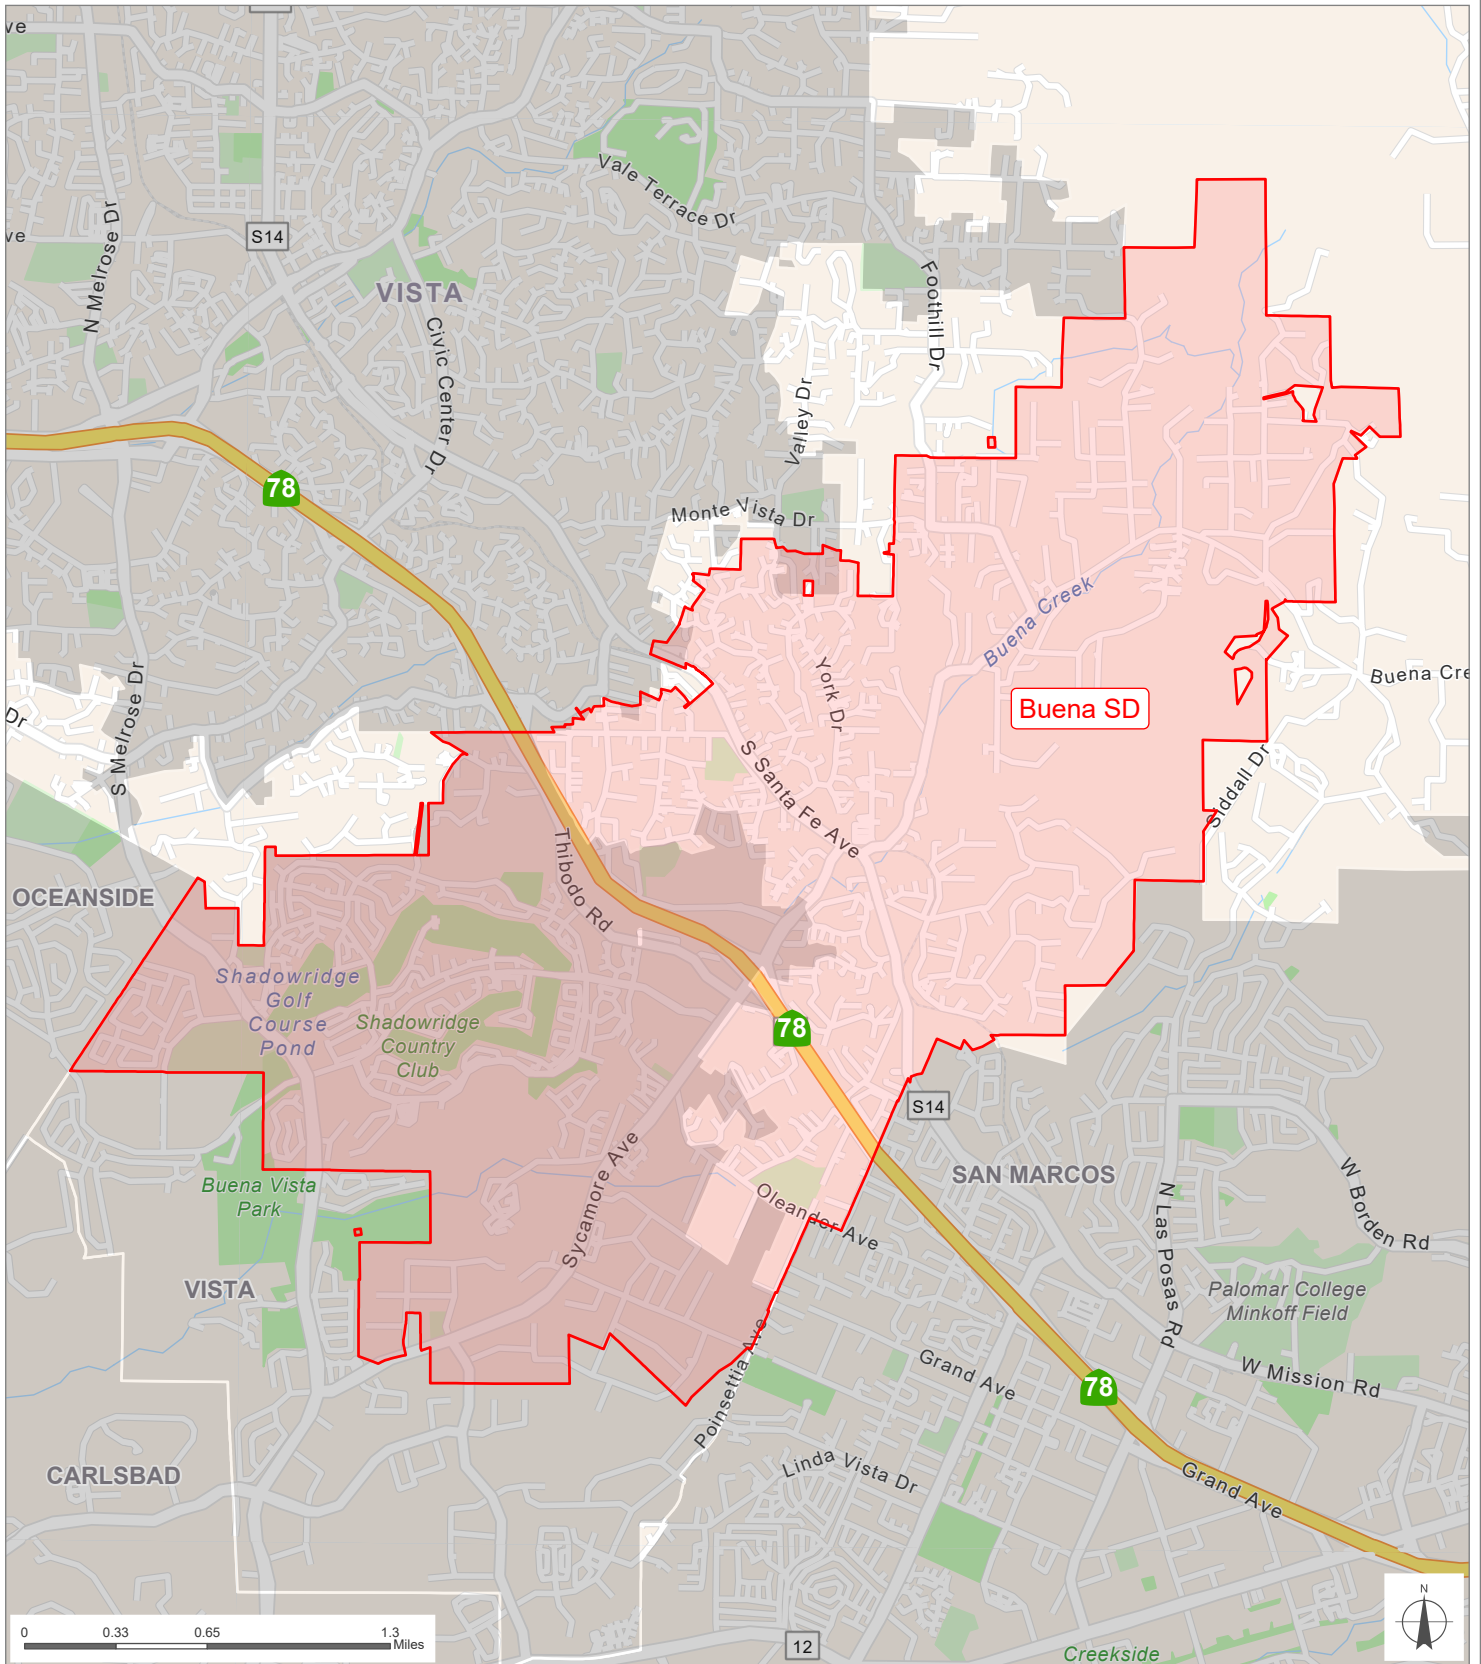

Buena SD

San Diego County
Local Agency Formation Commission
Regional Service Planning | Subdivision of the State of California

Created by Dieu Ngu -- 1/14/2026

G:\GIS\PROJECTS\Profile_maps\2026 maps\Districts\SD_Buena.aprx

Zero SOI Adopted: 3 / 5 / 1984
Zero SOI Affirmed: 8 / 6 / 2007

SOI = Sphere of Influence