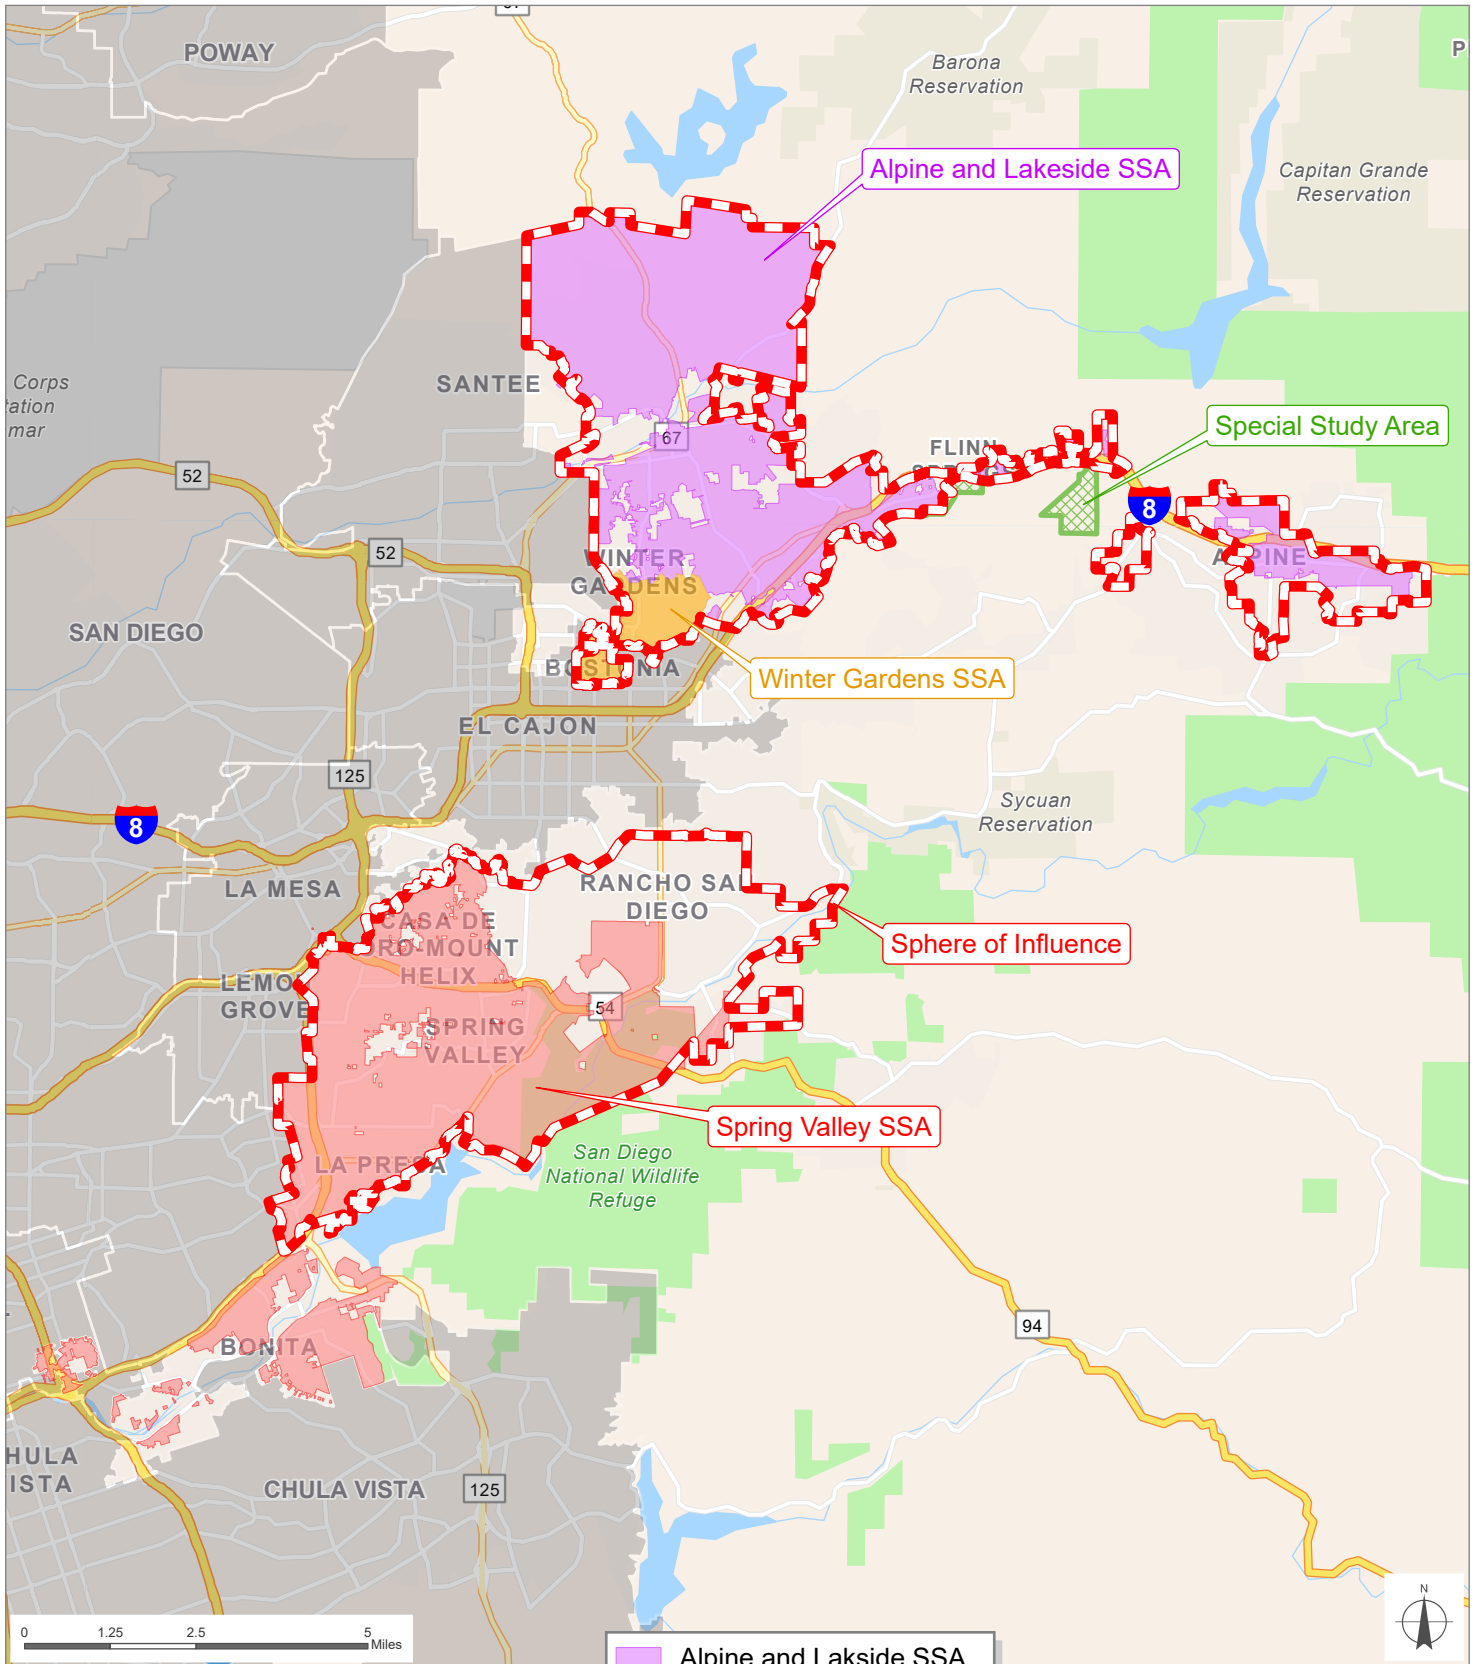

- Alpine and Lakeside SSA
- Spring Valley SSA
- Winter Gardens SSA
- Sphere of Influence (SOI)
- Special Study Area

San Diego County
Local Agency Formation Commission
Regional Service Planning | Subdivision of the State of California

G:\GIS\PROJECTS\Profile_maps\2026 maps\Districts\SD_San_Diego_County2.aprx

SOI Adopted: 9 / 13 / 2010
SOI Affirmed: 8 / 5 / 2019