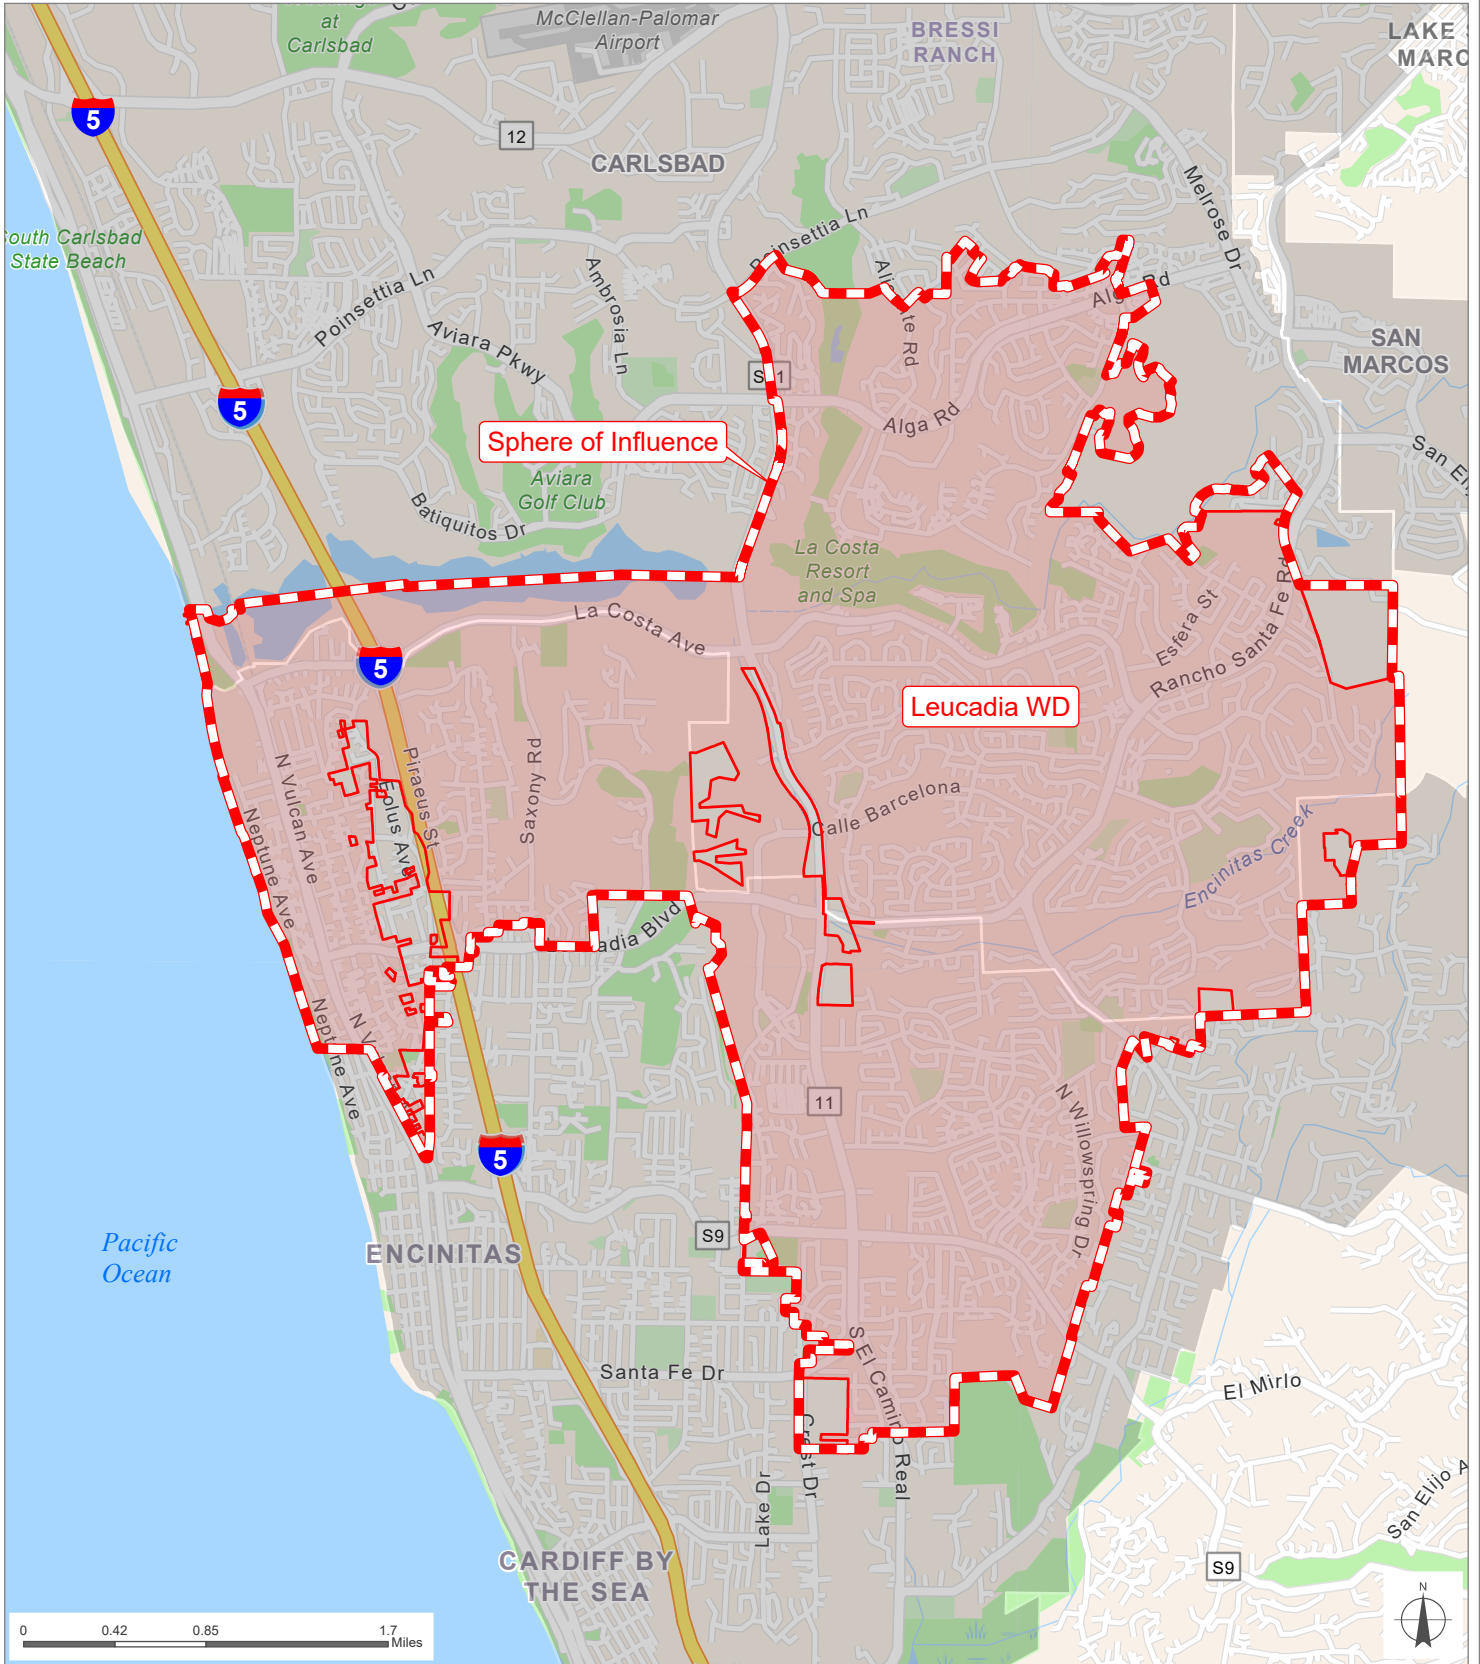

Leucadia Wastewater District

San Diego County
Local Agency Formation Commission
Regional Service Planning | Subdivision of the State of California

Created by Dieu Ngu -- 1/15/2026

G:\GIS\PROJECTS\Profile_maps\2026 maps\Districts\WWD_Leucadia.aprx

SOI Adopted: 9 / 10 / 1984
SOI Affirmed: 8 / 6 / 2007
SOI Affirmed: 6 / 3 / 2013

SOI = Sphere of Influence