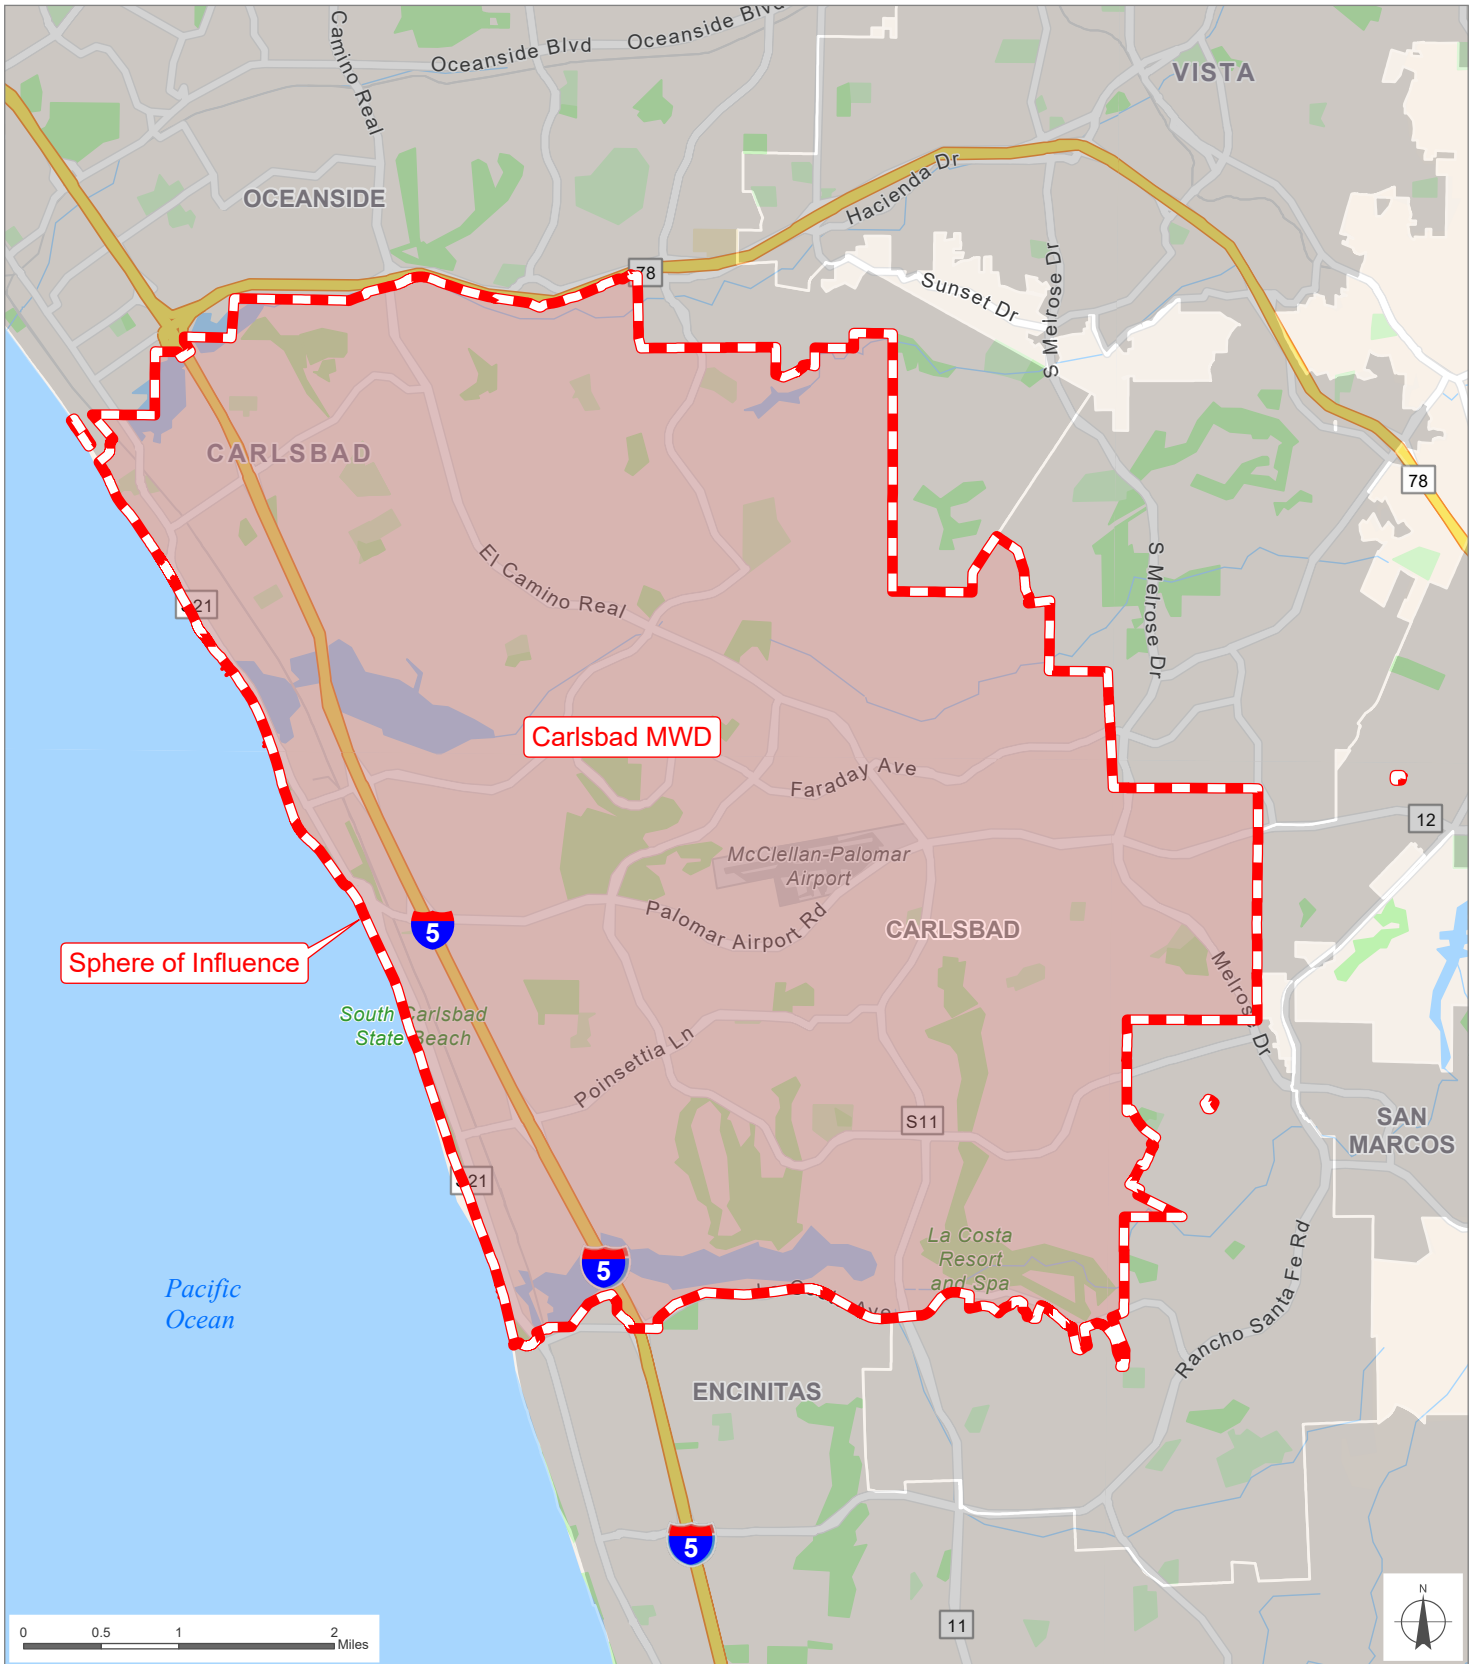

Carlsbad MWD

Sphere of Influence

Carlsbad MWD

San Diego County
Local Agency Formation Commission
Regional Service Planning | Subdivision of the State of California

Created by Dieu Ngu -- 1/14/2026

G:\GIS\PROJECTS\Profile_maps\2026 maps\Districts\MWD_Carlsbad.aprx

SOI Adopted: 9 / 9 / 1985
SOI Affirmed: 11 / 7 / 2005
SOI Reaffirmed: 8 / 6 / 2007
SOI Affirmed: 6 / 3 / 2013

SOI = Sphere of Influence