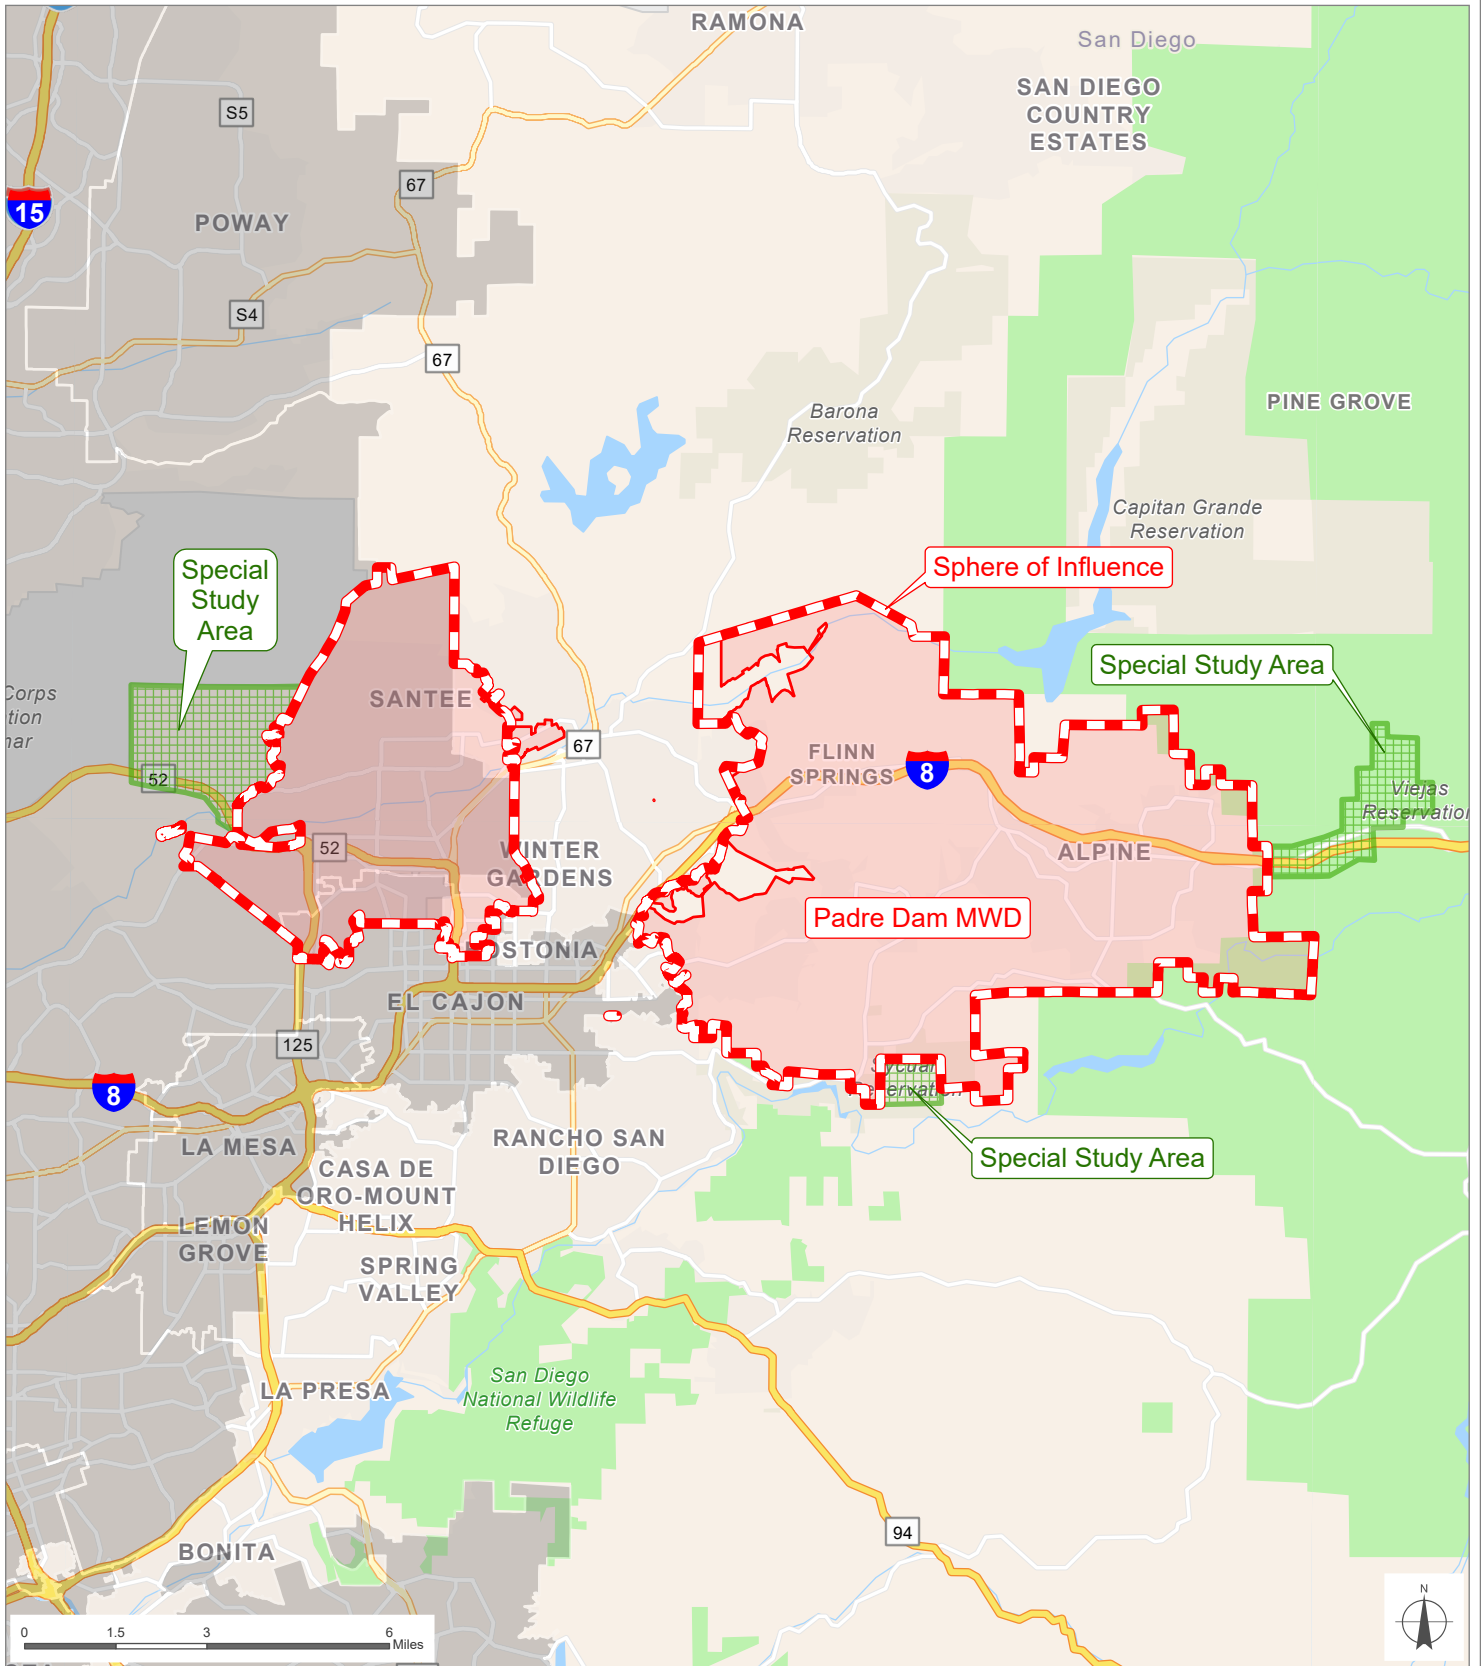

Padre Dam MWD

San Diego County
Local Agency Formation Commission
Regional Service Planning | Subdivision of the State of California

Created by Dieu Ngu -- 1/14/2026

G:\GIS\PROJECTS\Profile_maps\2026 maps\Districts\MWD_Padre_Dam.aprx

SOI Adopted: 12 / 2 / 1985
SOI Affirmed: 2 / 2 / 2004
SOI Updated: 9 / 11 / 2006
SOI Affirmed: 8 / 6 / 2007

SOI = Sphere of Influence