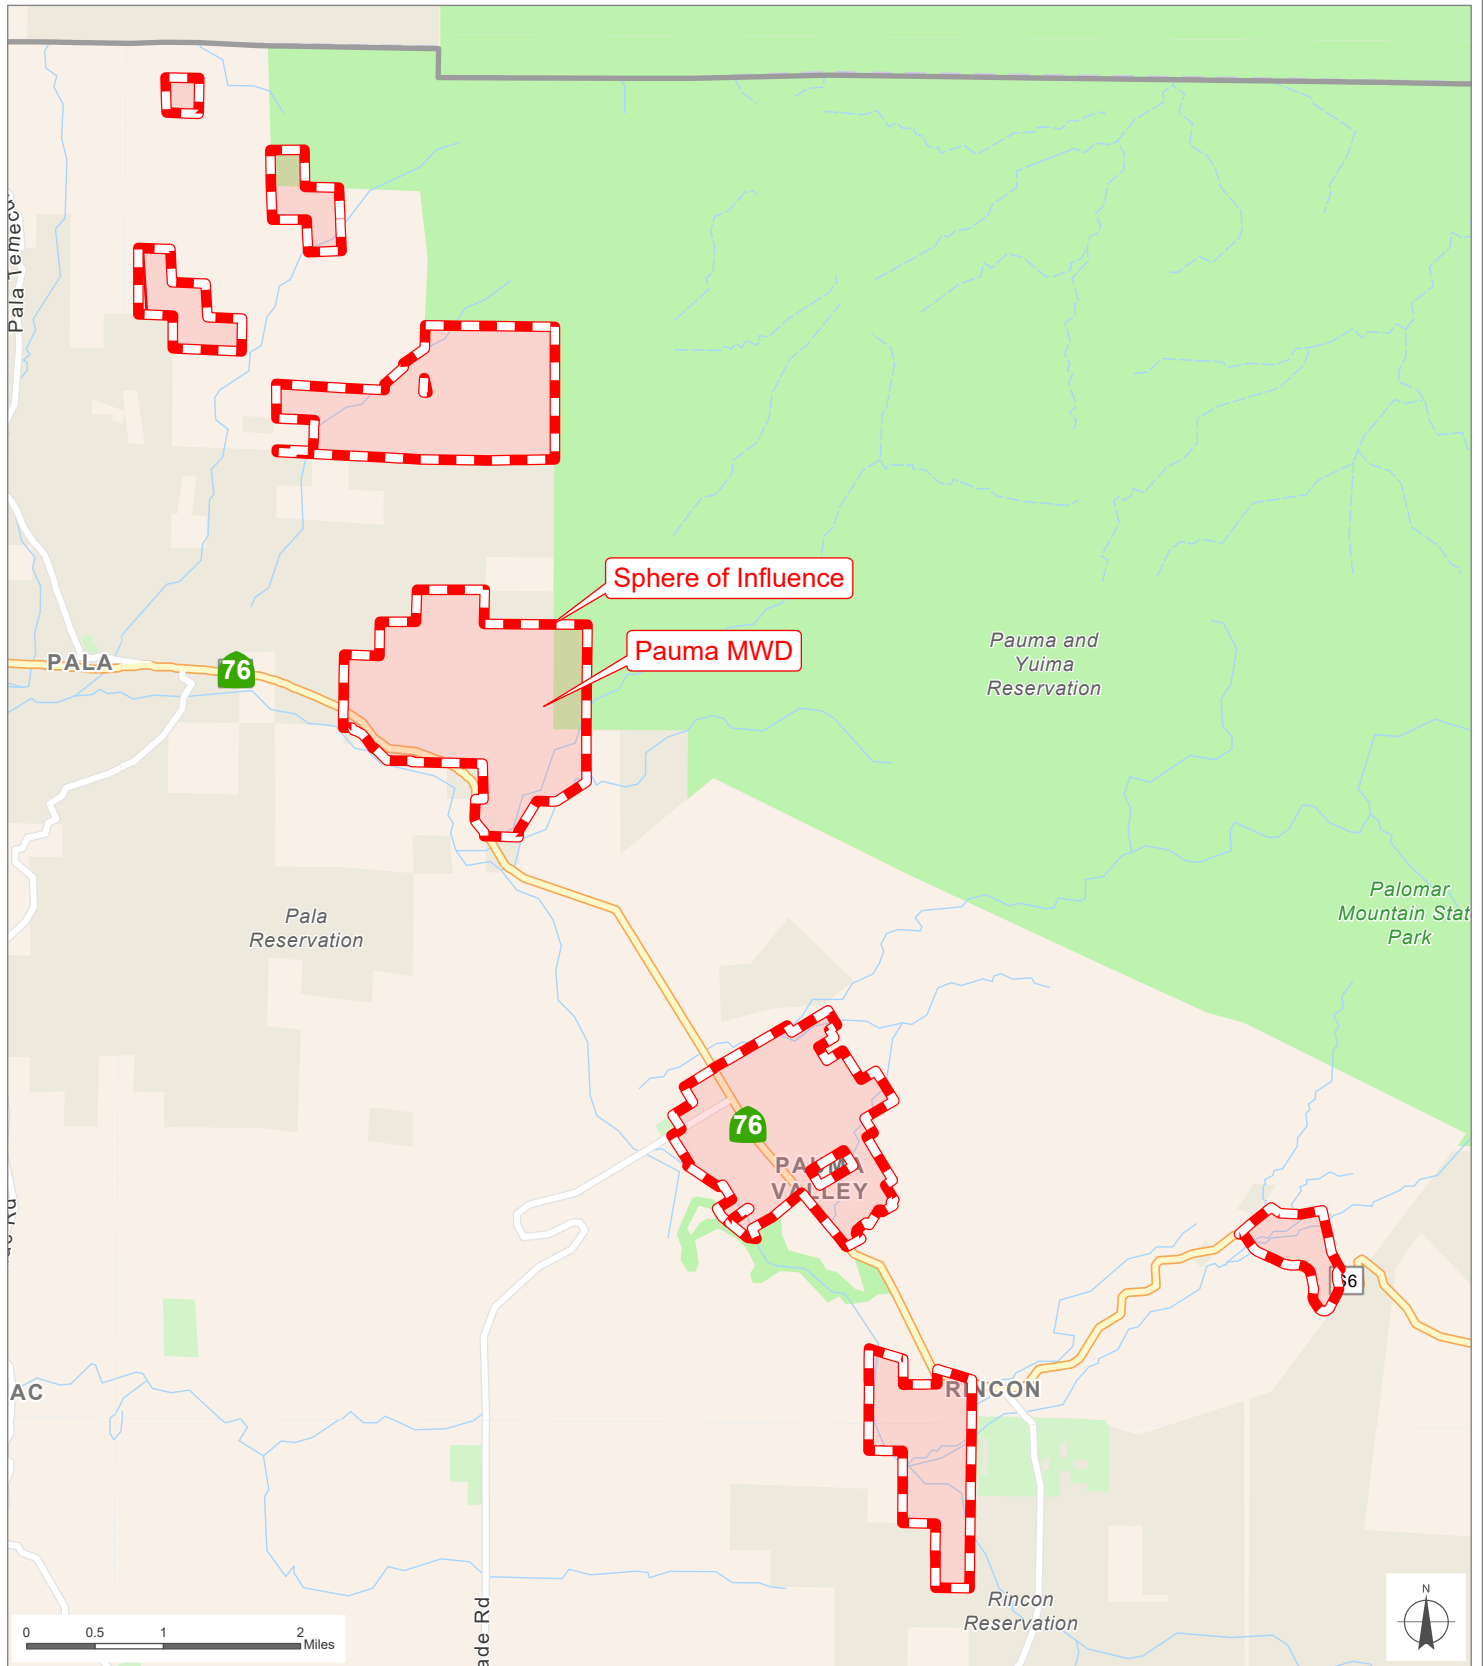

Pauma MWD

San Diego County
Local Agency Formation Commission
Regional Service Planning | Subdivision of the State of California

Created by Dieu Ngu -- 1/14/2026

G:\GIS\PROJECTS\Profile_maps\2026 maps\Districts\MWD_Pauma.aprx

SOI Adopted: 11 / 5 / 1984
SOI Affirmed: 2 / 7 / 2005
SOI Affirmed: 11 / 7 / 2005
SOI Reaffirmed: 5 / 7 / 2007
SOI Reaffirmed: 8 / 6 / 2007

SOI = Sphere of Influence