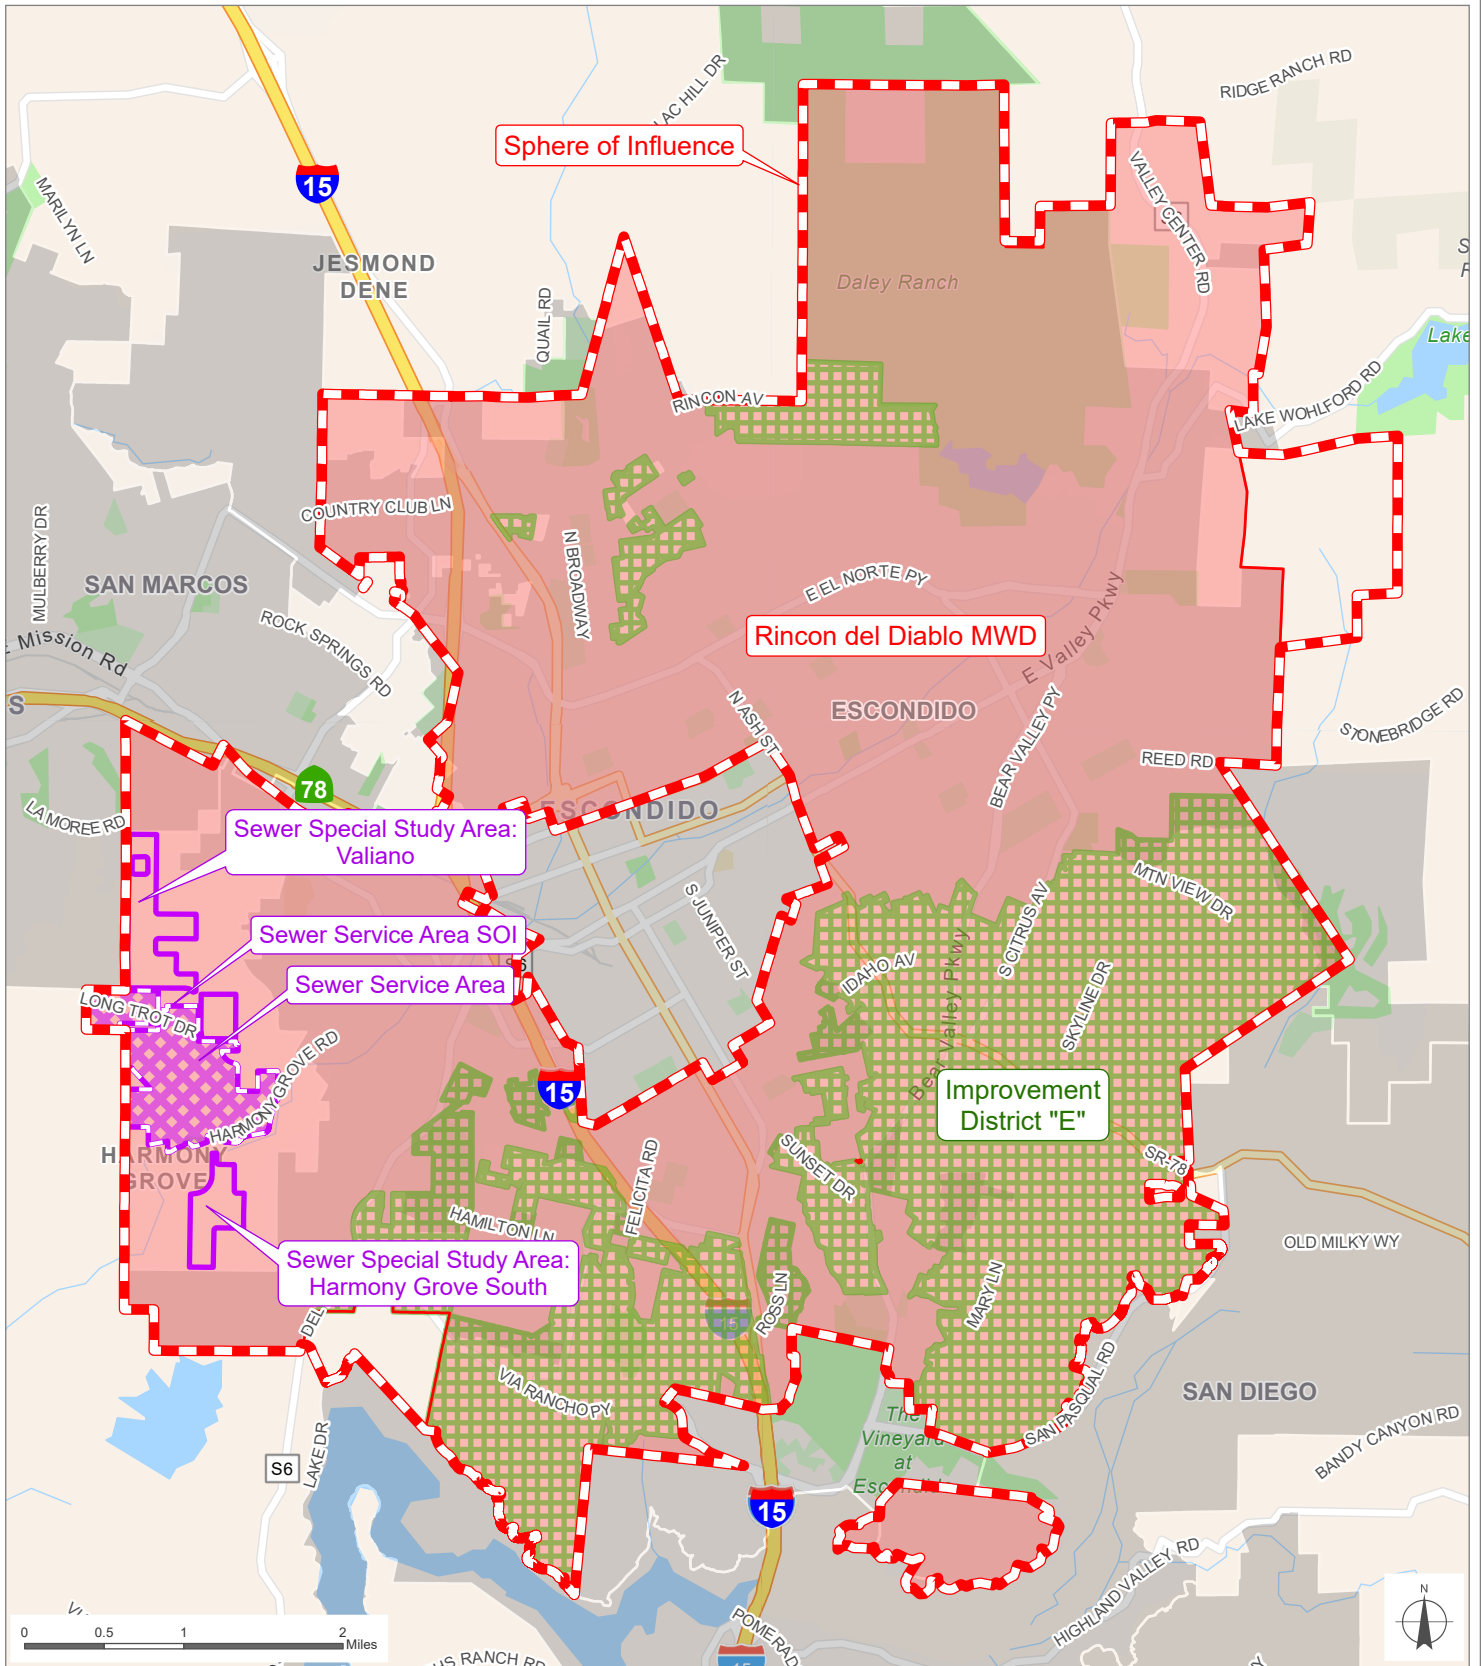

Rincon del Diablo MWD

 **San Diego County**
Local Agency Formation Commission
 Regional Service Planning | Subdivision of the State of California

This map is provided without warranty of any kind, either express or implied, including but not limited to the implied warranties of merchantability and fitness for a particular purpose. Copyright LAFCO and SanGIS. All Rights Reserved. This product may contain information from the SANDAG Regional Information System which cannot be reproduced without the written permission of SANDAG. This map has been prepared for descriptive purposes only and is considered accurate according to SanGIS and LAFCO data.

Created by Dieu Ngu -- 1/14/2026

G:\GIS\PROJECTS\Profile_maps\2026 maps\Districts\MWD_Rincon.aprx

SOI Adopted: 4 / 1 / 1985
 SOI Affirmed: 9 / 8 / 2003
 SOI Affirmed: 2 / 7 / 2005
 SOI Affirmed: 5 / 7 / 2007
 SOI Reaffirmed: 8 / 6 / 2007
 SOI Affirmed: 12 / 5 / 2022

SOI = Sphere of Influence