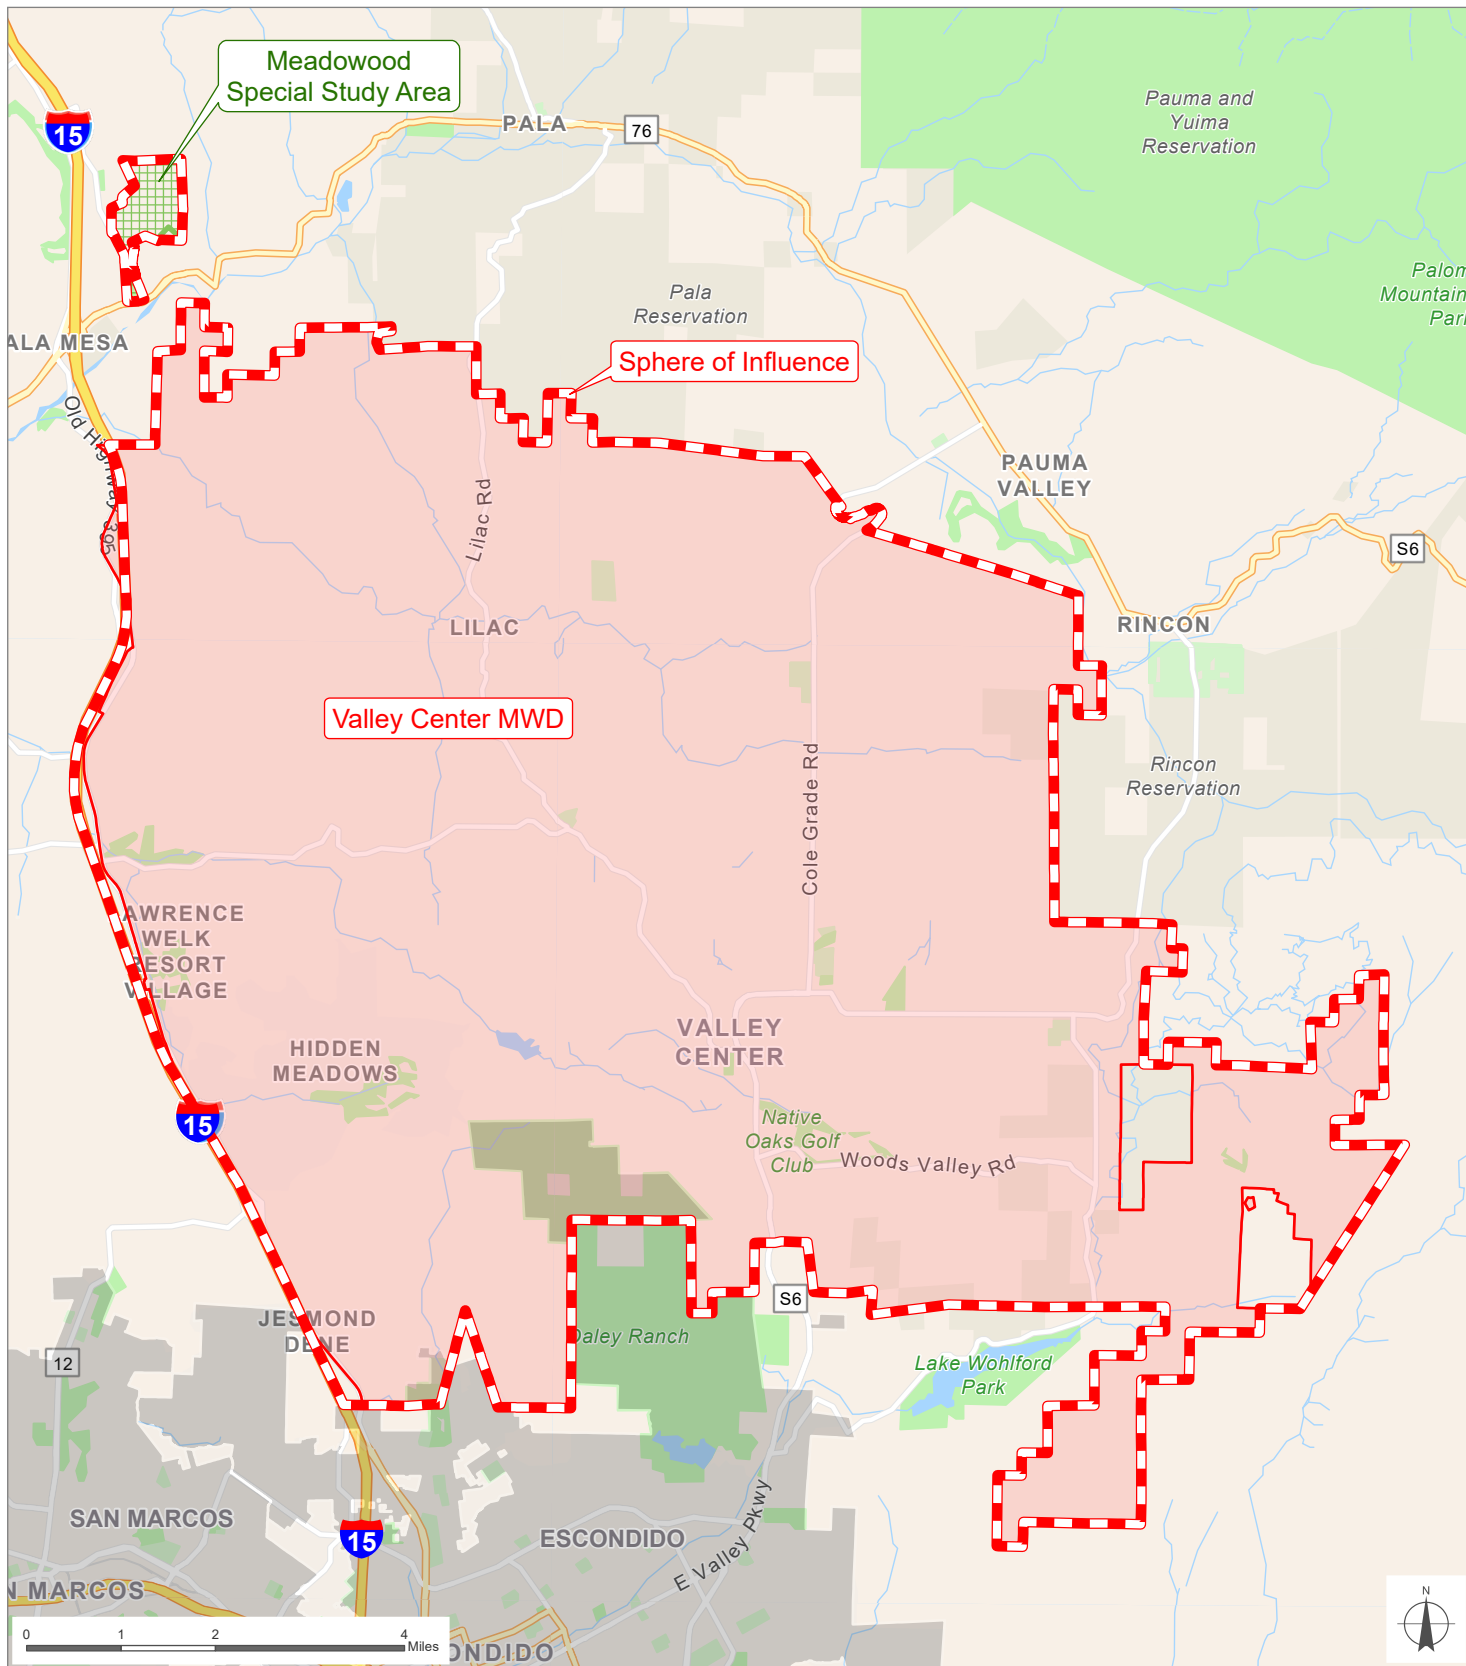

Valley Center MWD

San Diego County
Local Agency Formation Commission
Regional Service Planning | Subdivision of the State of California

Created by Dieu Ngu -- 1/14/2026

G:\GIS\PROJECTS\Profile_maps\2026 maps\Districts\MWD_Valley_Center.aprx

SOI Adopted: 12 / 3 / 1984
SOI Updated: 9 / 8 / 2003
SOI Affirmed: 8 / 6 / 2007
SOI Amended/Affirmed: 4 / 7 / 2014
SOI Affirmed: 5 / 4 / 2020

SOI = Sphere of Influence