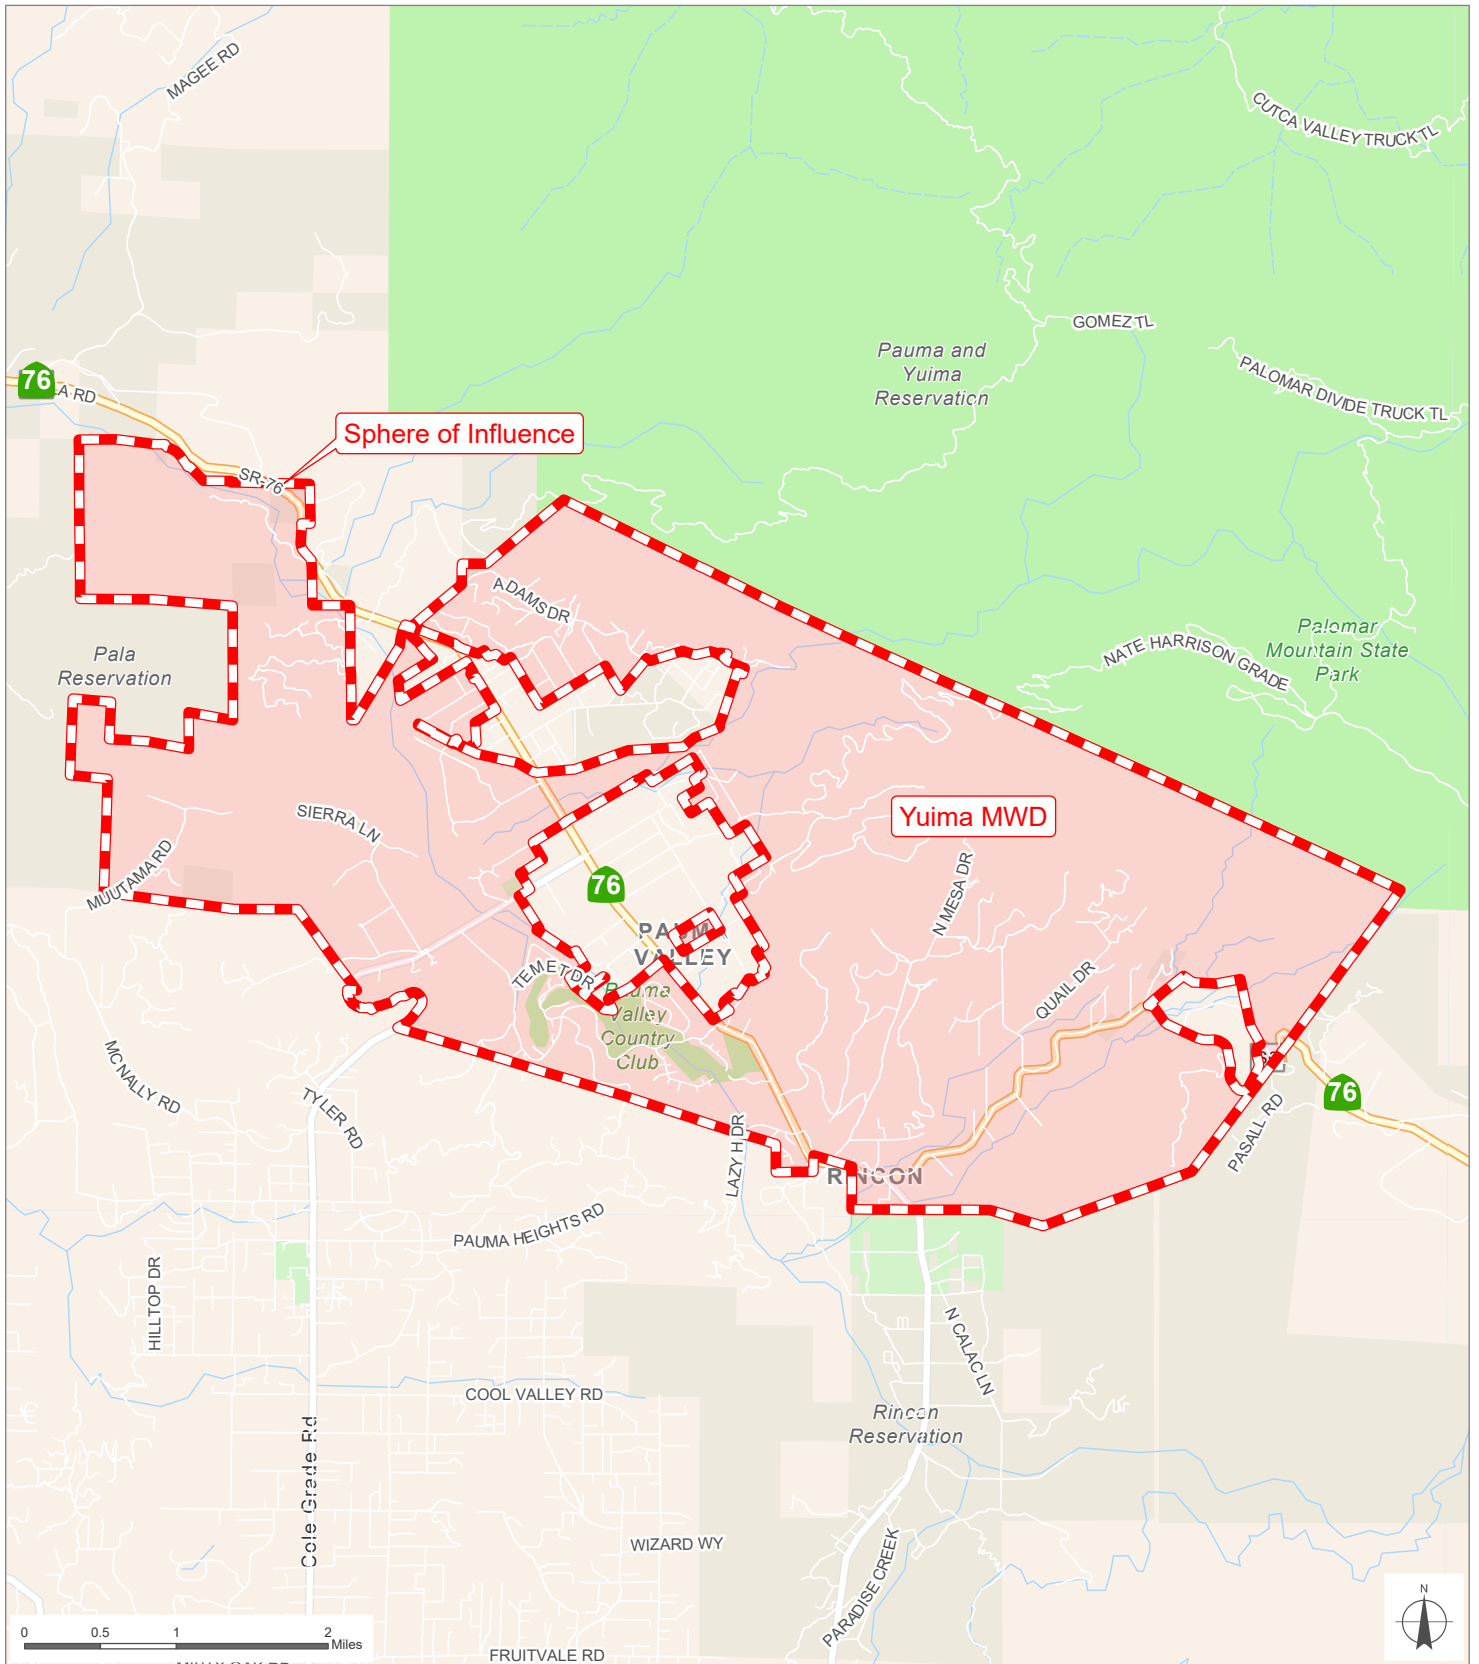

Yuima MWD

San Diego County
Local Agency Formation Commission
 Regional Service Planning | Subdivision of the State of California

This map is provided without warranty of any kind, either express or implied, including but not limited to the implied warranties of merchantability and fitness for a particular purpose. Copyright LAFCO and SanGIS. All Rights Reserved. This product may contain information from the SANDAG Regional Information System which cannot be reproduced without the written permission of SANDAG. This map has been prepared for descriptive purposes only and is considered accurate according to SanGIS and LAFCO data.

Created by Dieu Ngu -- 1/14/2026

G:\GIS\PROJECTS\Profile_maps\2026 maps\Districts\MWD_Yuima.aprx

SOI Adopted: 11 / 5 / 1984
 SOI Affirmed: 2 / 7 / 2005
 SOI Affirmed: 11 / 7 / 2005
 SOI Reaffirmed: 5 / 7 / 2007
 SOI Reaffirmed: 8 / 6 / 2007

SOI = Sphere of Influence