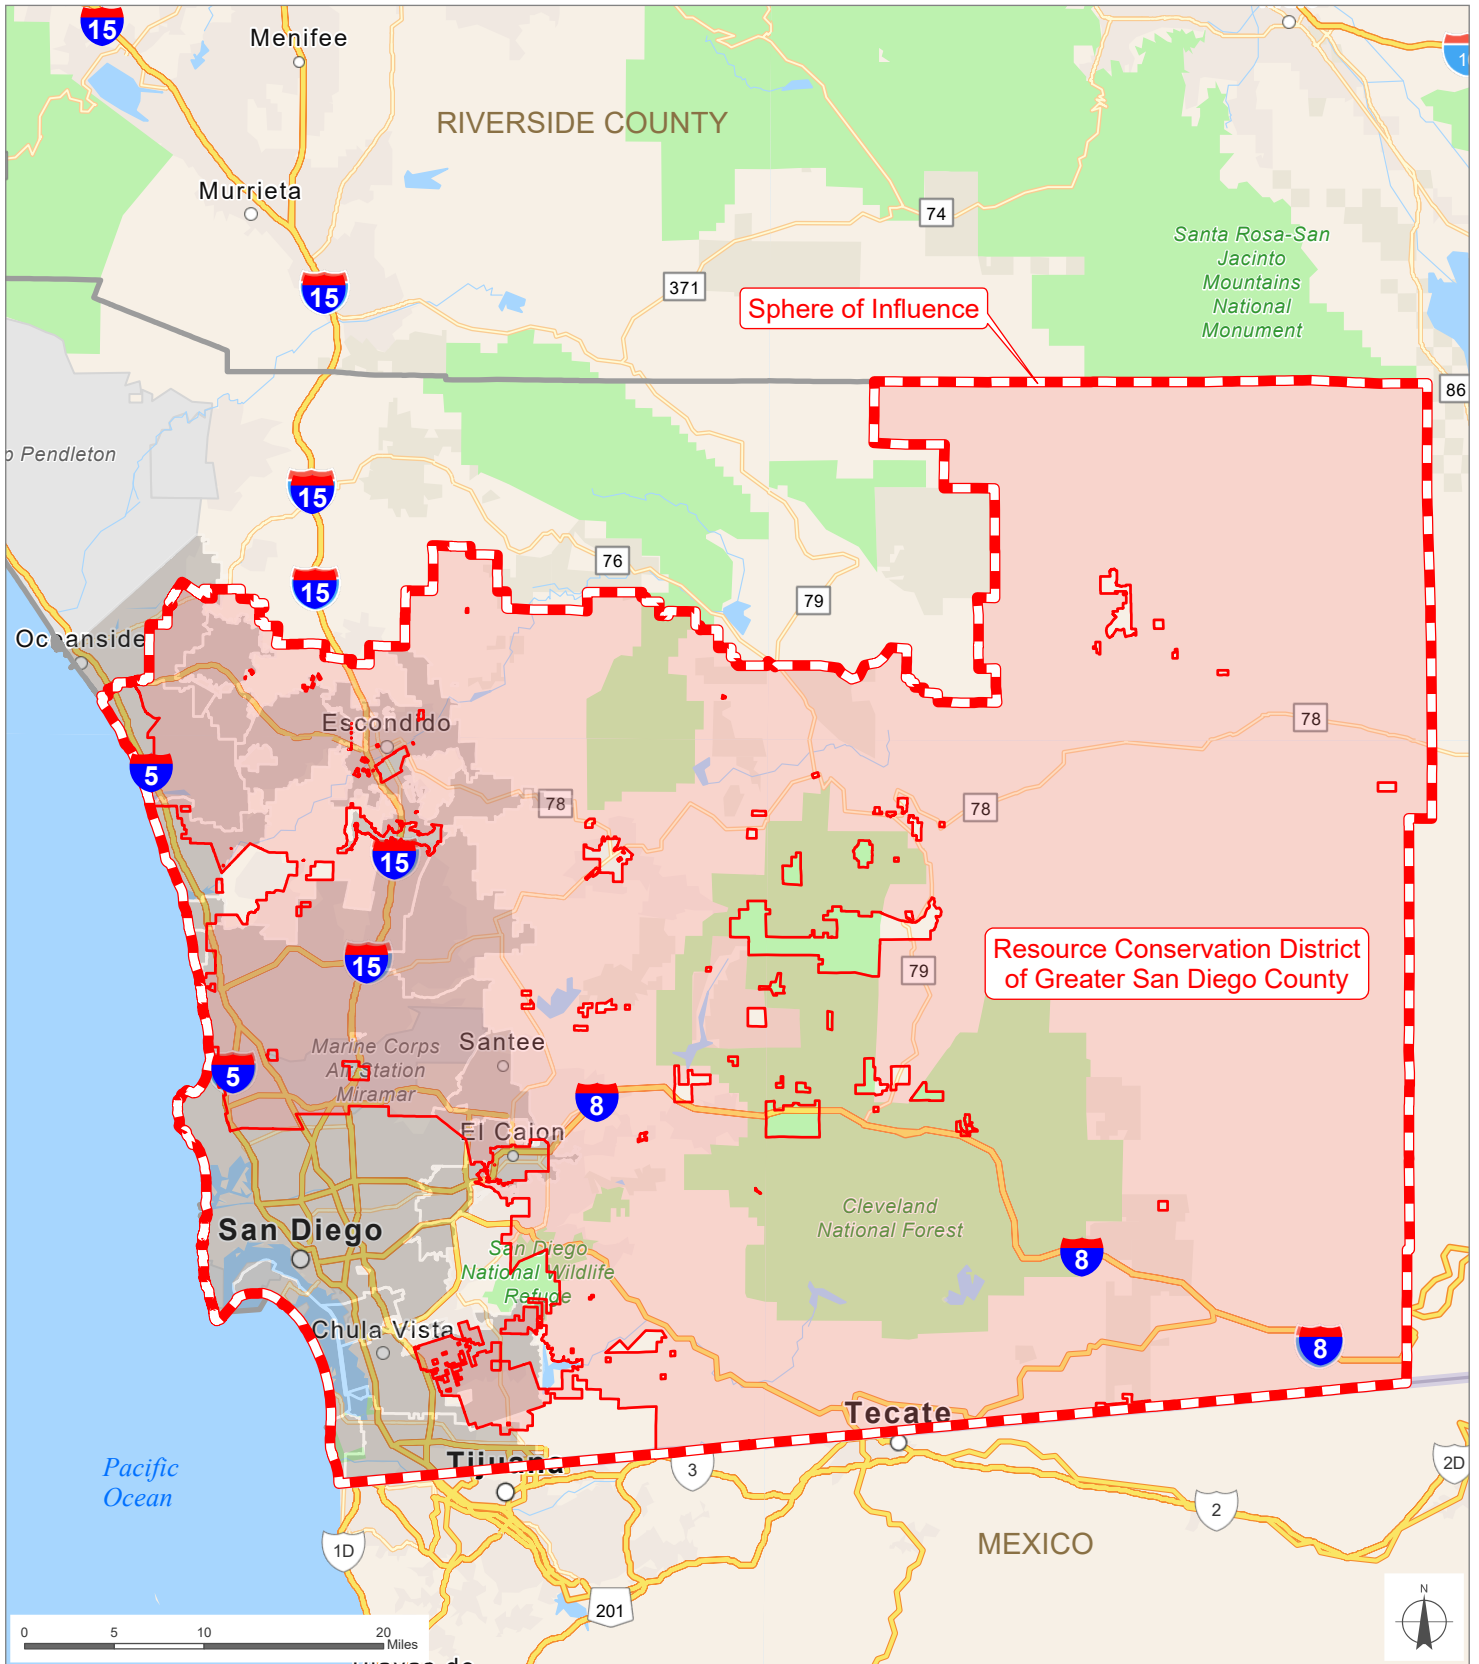

Resource Conservation District of Greater San Diego County

Sphere of Influence

Resource Conservation District of Greater San Diego County

San Diego County
Local Agency Formation Commission
Regional Service Planning | Subdivision of the State of California

Created by Dieu Ngu -- 1/12/2026

G:\GIS\PROJECTS\Profile_maps\2026_maps\Districts\Misc_Greater_SD_RCD.aprx

SOI Adopted: 2 / 6 / 1995
SOI Affirmed: 8 / 6 / 2007
SOI Affirmed: 3 / 4 / 2013
SOI Affirmed: 2 / 1 / 2021

SOI = Sphere of Influence