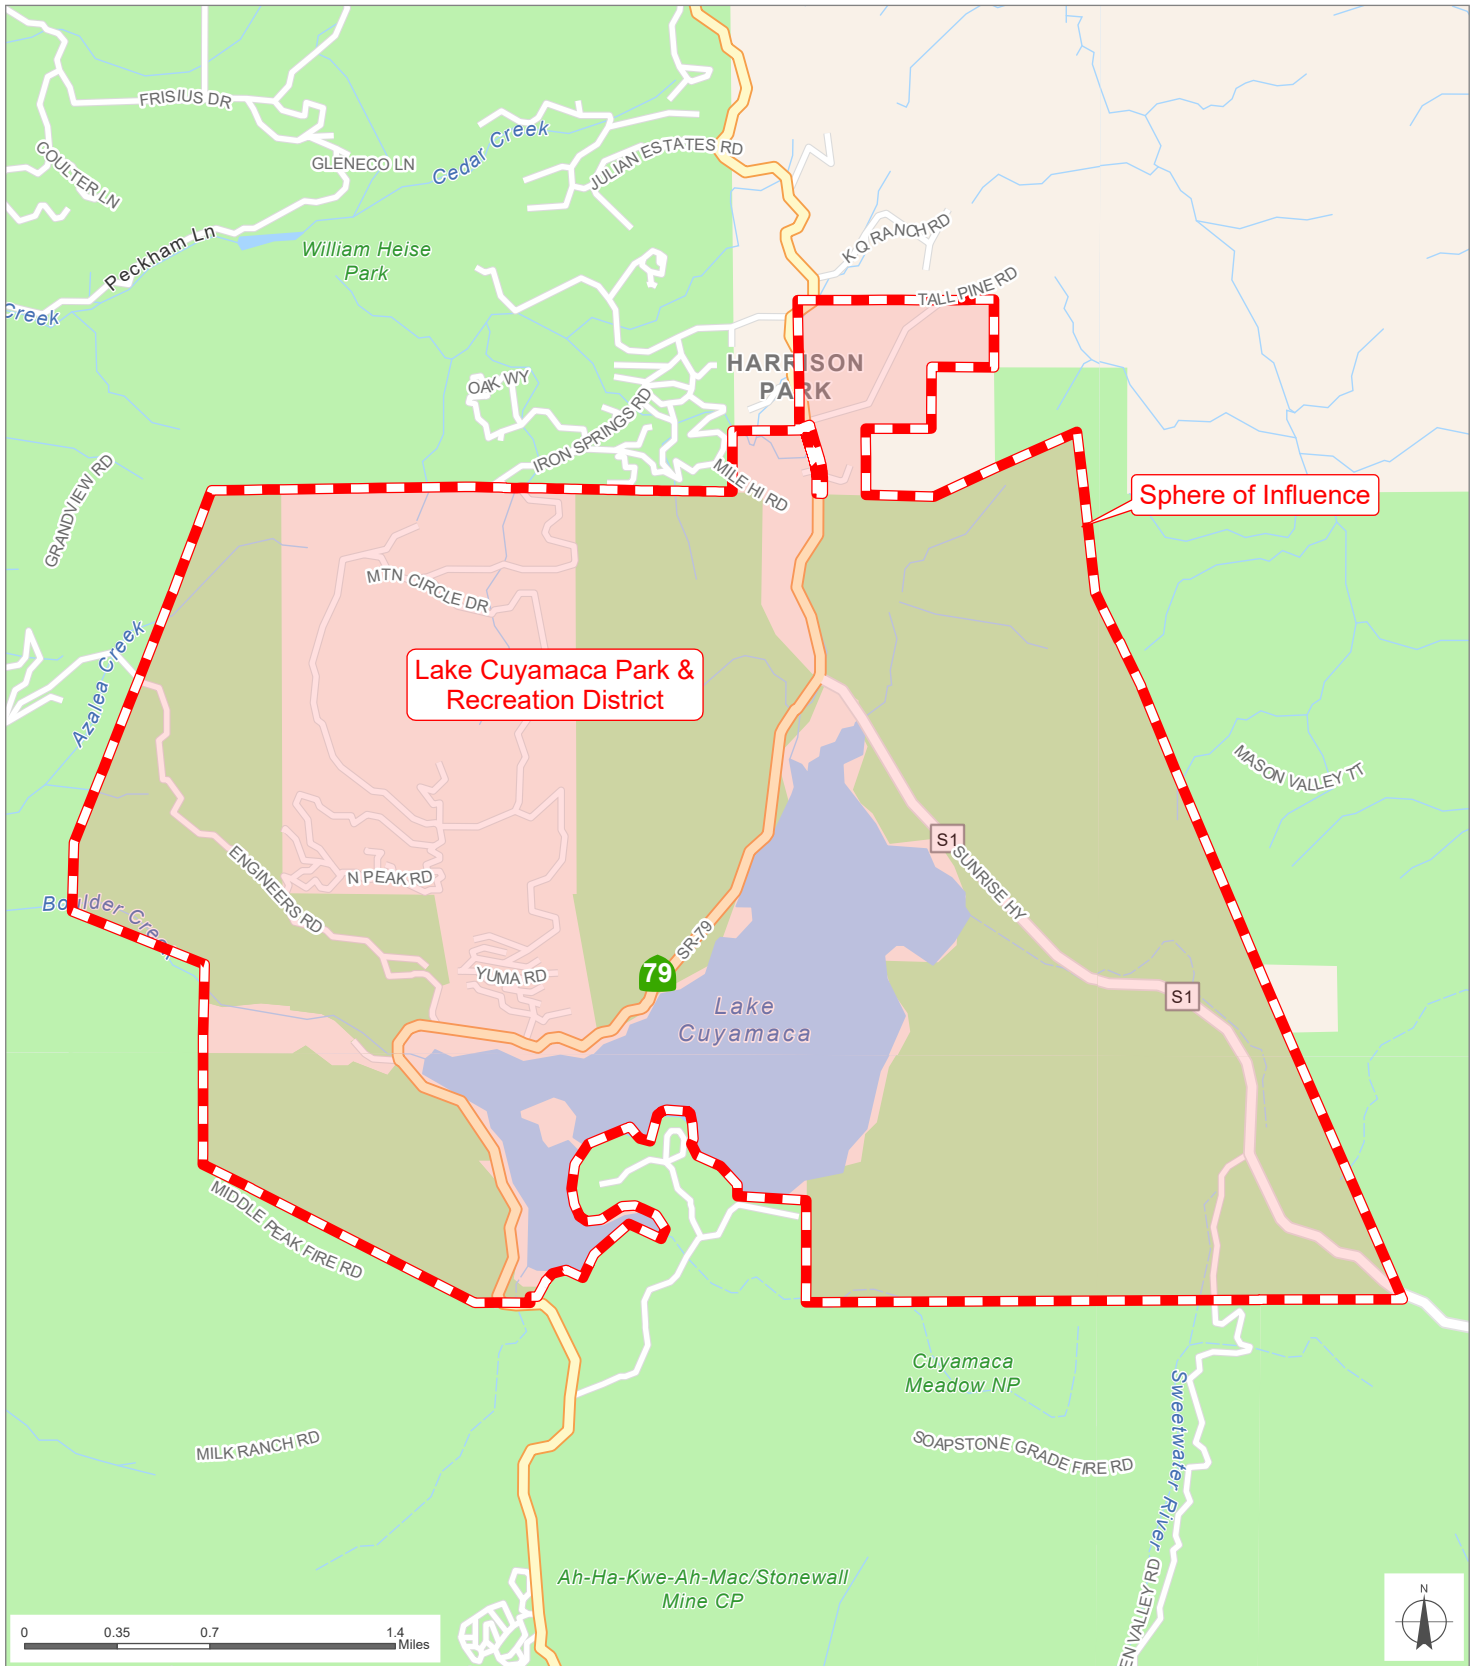

Lake Cuyamaca Park & Recreation District

San Diego County
Local Agency Formation Commission
Regional Service Planning | Subdivision of the State of California

Created by Dieu Ngu -- 1/12/2026

G:\GIS\PROJECTS\Profile_maps\2026 maps\Districts\Misc_Lake_Cuyamaca_Park.aprx

SOI Adopted: 8 / 6 / 2007
SOI Affirmed: 3 / 4 / 2013
SOI Affirmed: 6 / 3 / 2019

SOI = Sphere of Influence