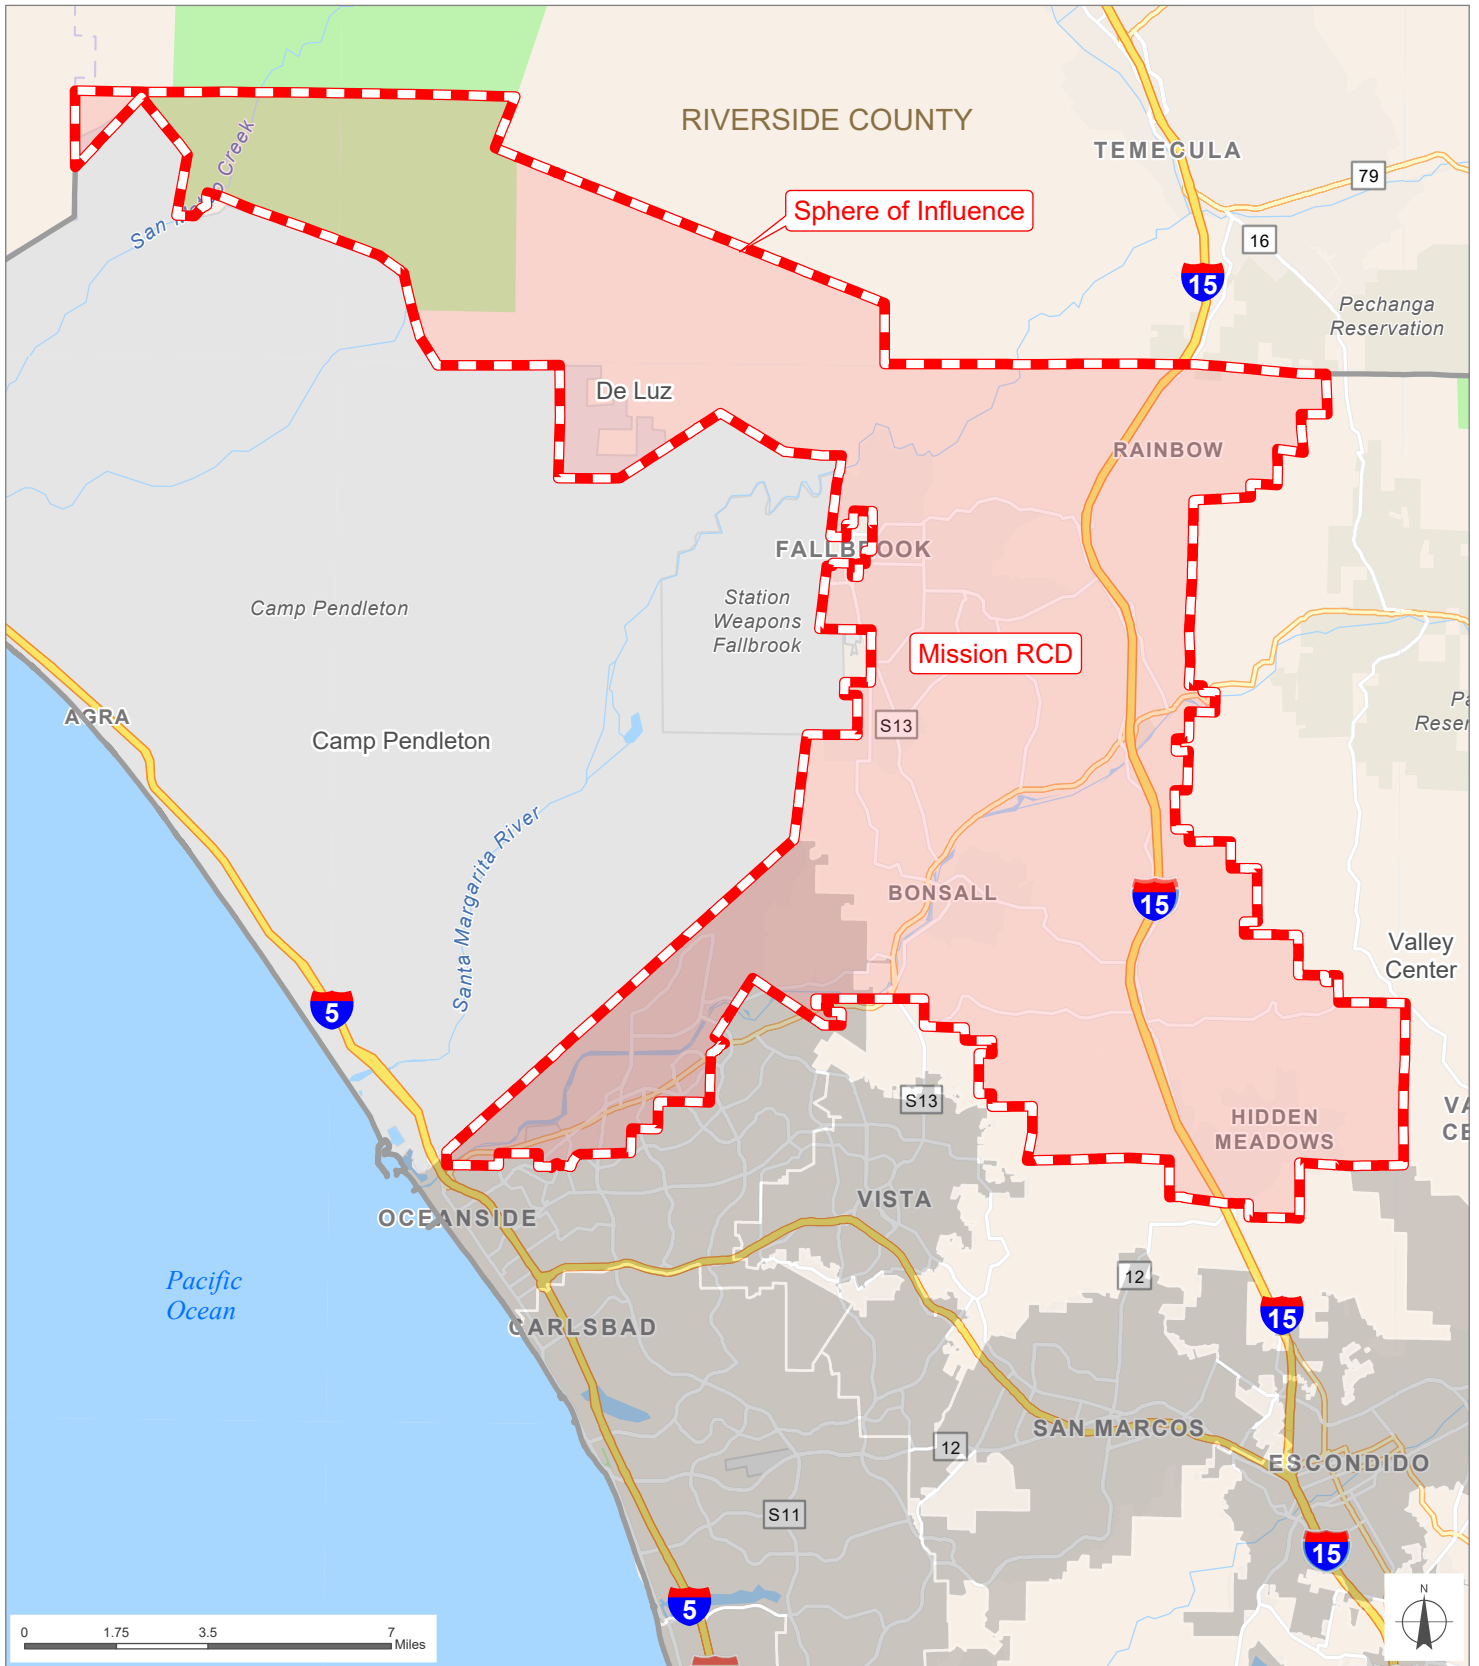

Mission Resource Conservation District

San Diego County
Local Agency Formation Commission
 Regional Service Planning | Subdivision of the State of California

This map is provided without warranty of any kind, either express or implied, including but not limited to the implied warranties of merchantability and fitness for a particular purpose. Copyright LAFCO and SanGIS. All Rights Reserved. This product may contain information from the SANDAG Regional Information System which cannot be reproduced without the written permission of SANDAG. This map has been prepared for descriptive purposes only and is considered accurate according to SanGIS and LAFCO data.

Created by Dieu Ngu -- 1/14/2026

G:\GIS\PROJECTS\Profile_maps\2026 maps\Districts\Misc_Mission_RCD.aprx

SOI Adopted: 6 / 2 / 1986
 SOI Affirmed: 8 / 6 / 2007
 SOI Affirmed: 3 / 4 / 2013
 SOI Affirmed: 2 / 1 / 2021

SOI = Sphere of Influence