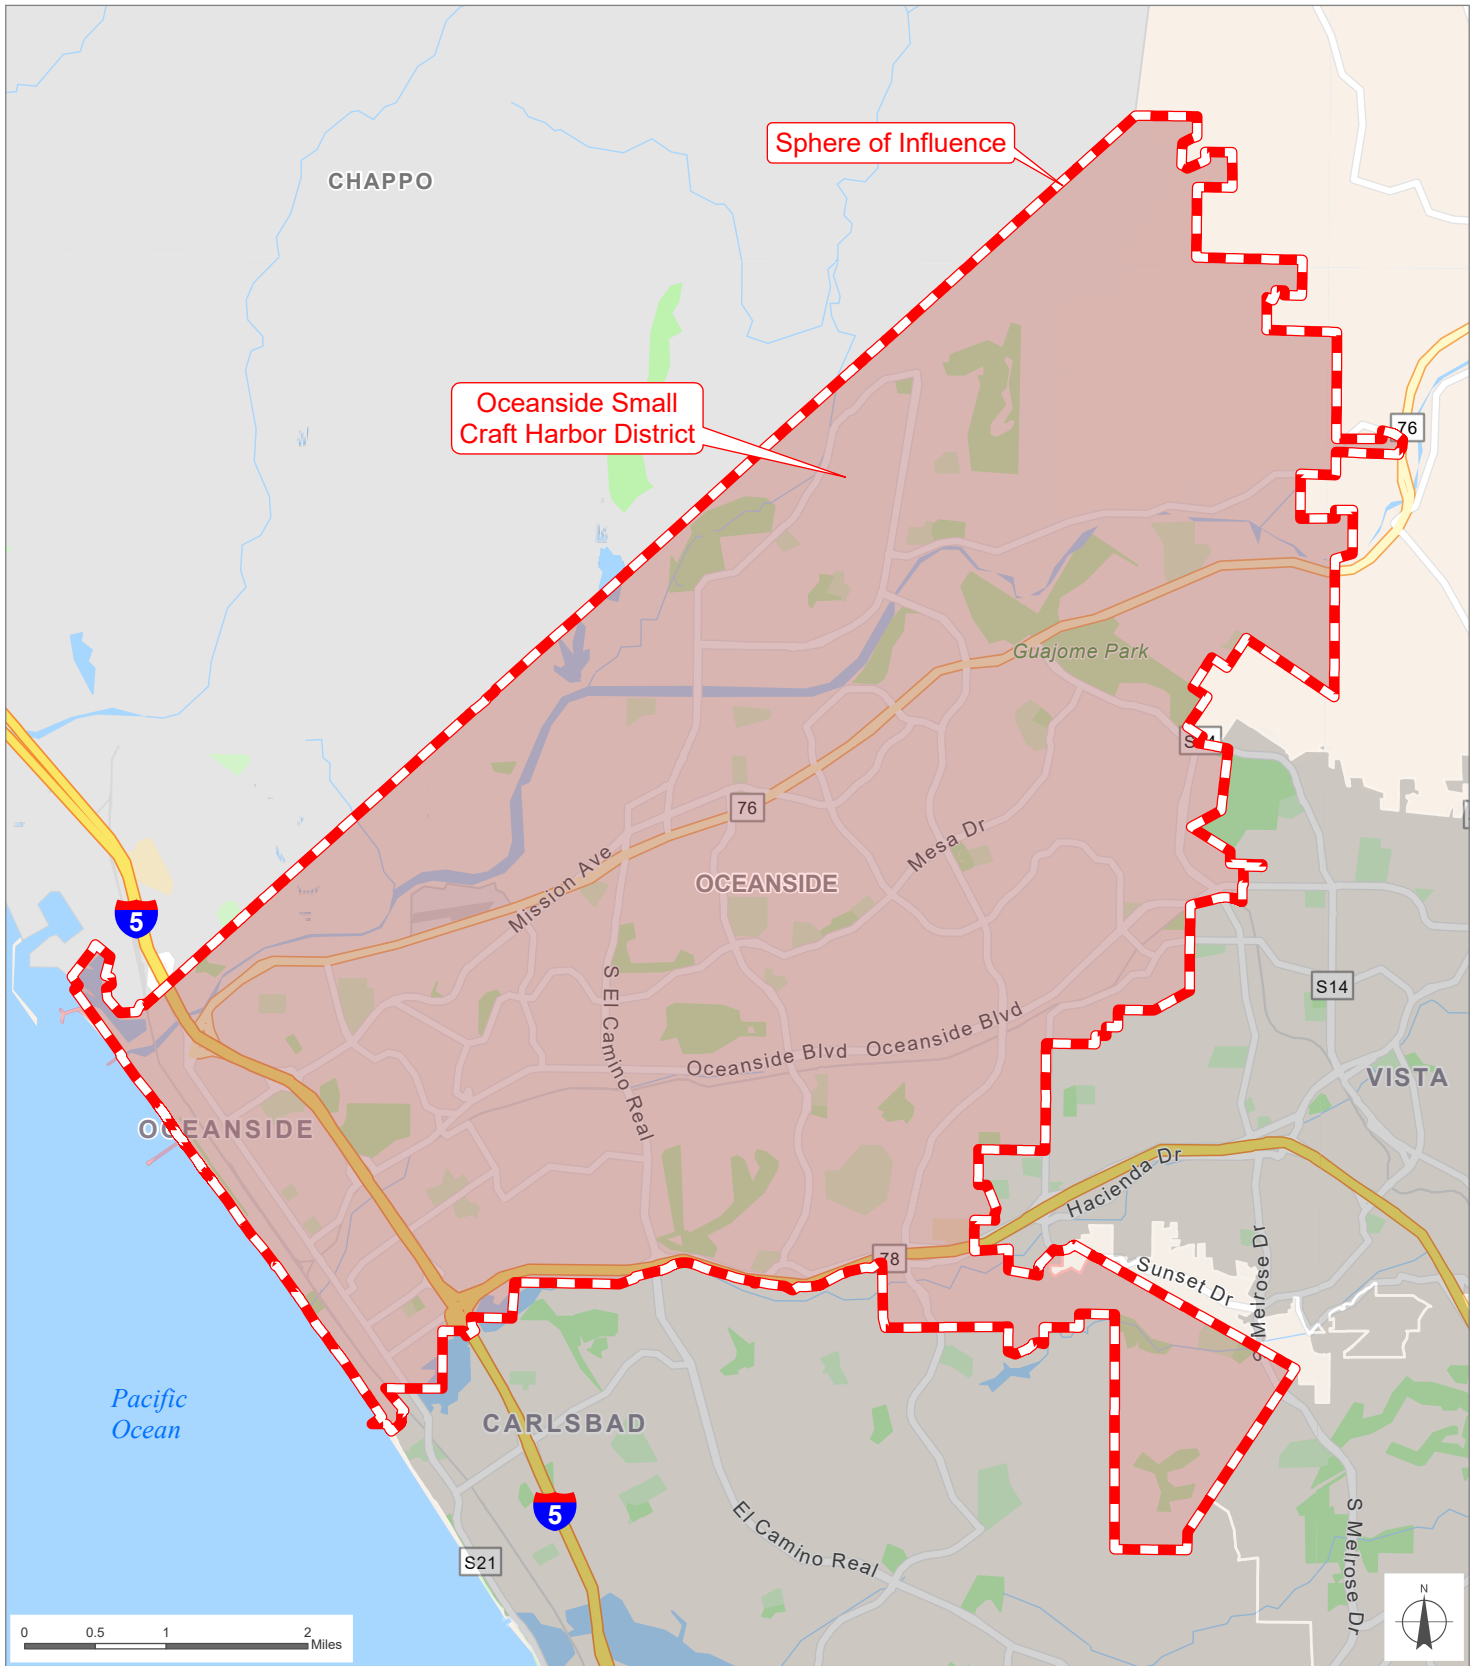

Oceanside Small Craft Harbor District

San Diego County
Local Agency Formation Commission
Regional Service Planning | Subdivision of the State of California

Created by Dieu Ngu -- 1/14/2026

G:\GIS\PROJECTS\Profile_maps\2026 maps\Districts\Misc_Oceanside_SCHD.aprx

SOI Adopted: 1 / 6 / 1986
SOI Affirmed: 11 / 7 / 2005
SOI Reaffirmed: 8 / 6 / 2007
SOI Affirmed: 3 / 4 / 2013
SOI Affirmed: 12 / 2 / 2024

SOI = Sphere of Influence