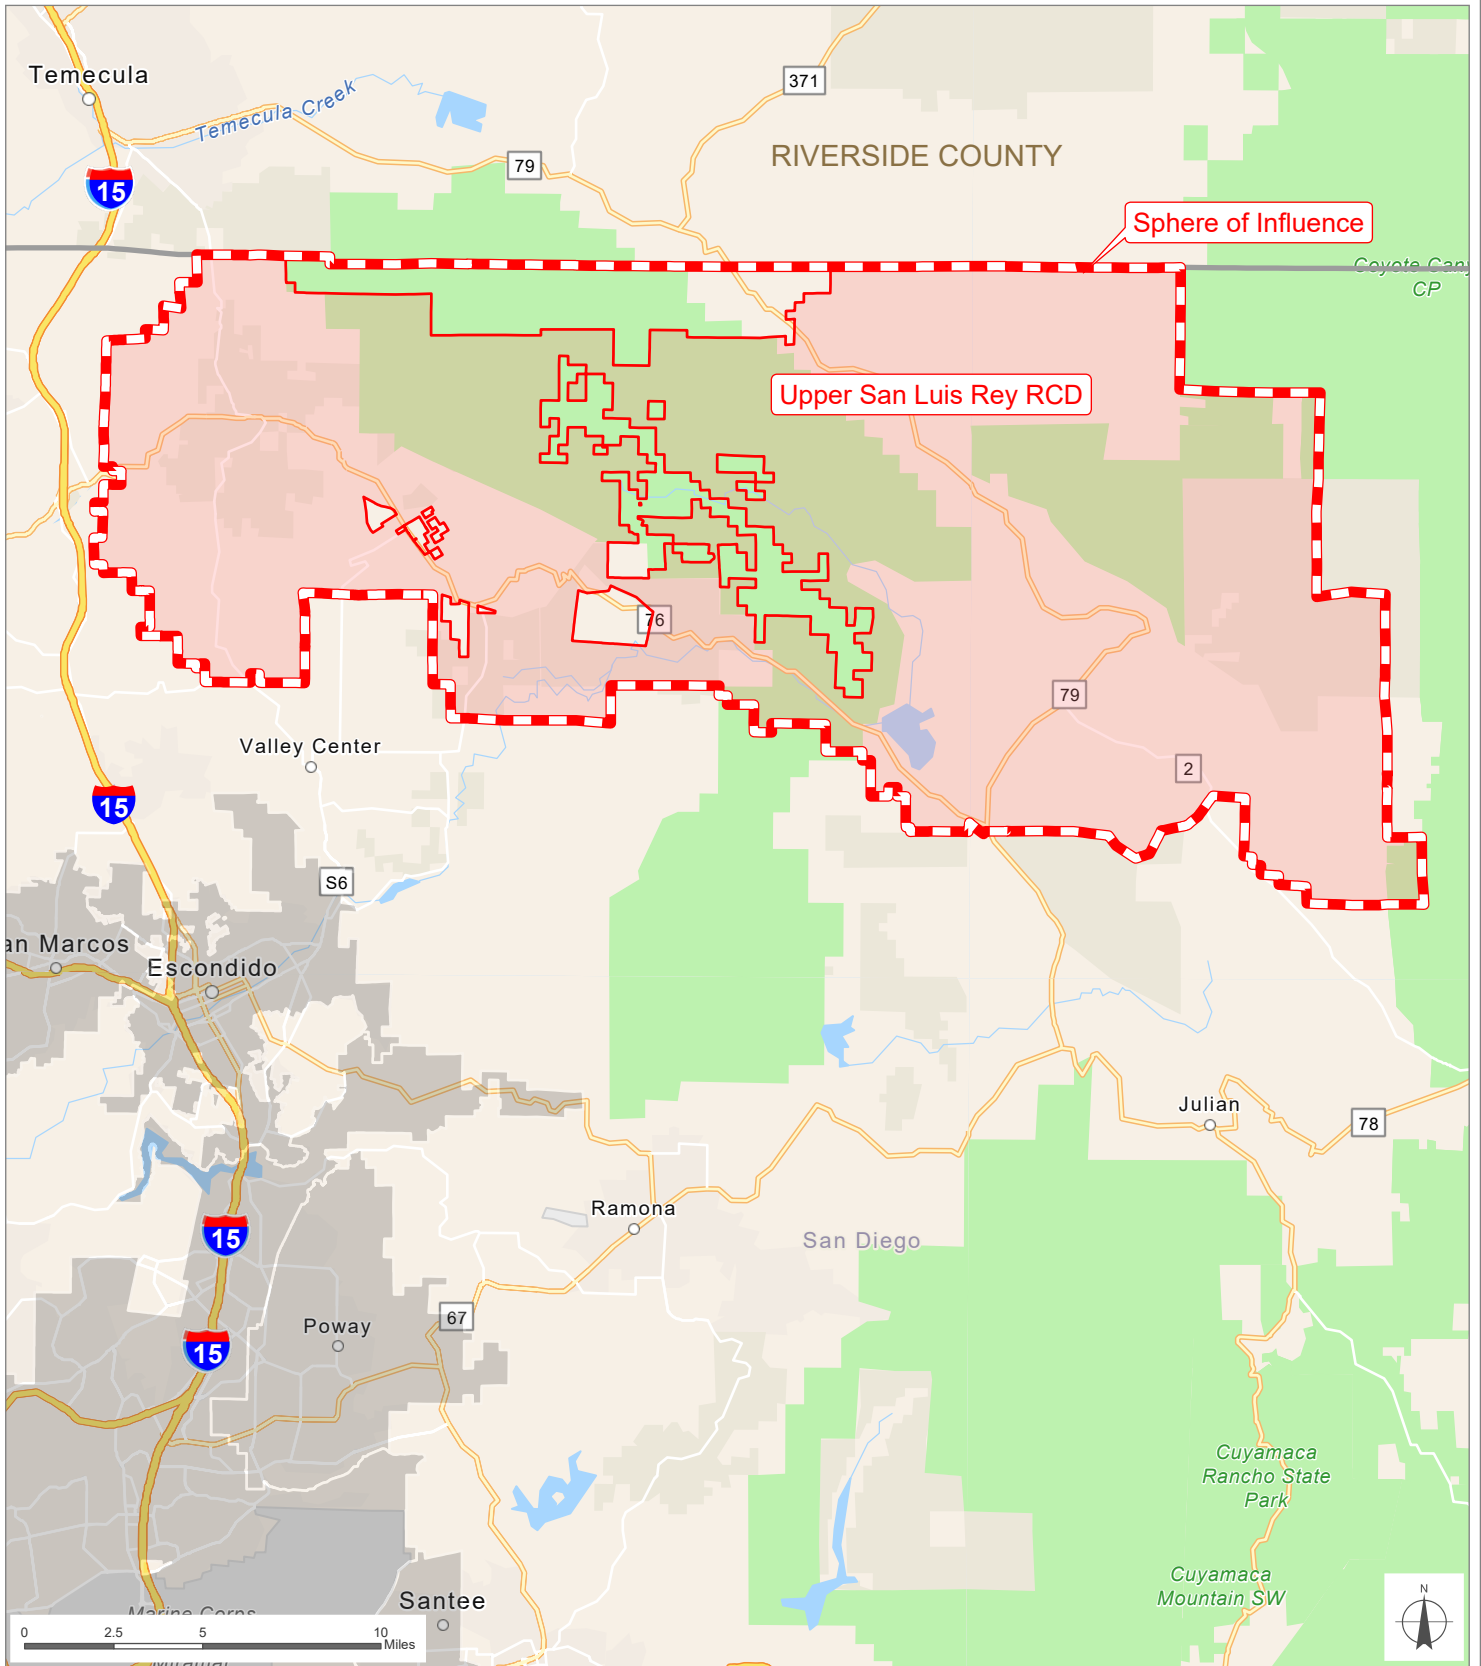

Upper San Luis Rey Resource Conservation District

San Diego County
Local Agency Formation Commission
Regional Service Planning | Subdivision of the State of California

Created by Dieu Ngu -- 1/14/2026

G:\GIS\PROJECTS\Profile_maps\2026 maps\Districts\Misc_San_Luis_RCD.aprx

SOI Adopted: 6 / 2 / 1986
SOI Affirmed: 8 / 6 / 2007
SOI Affirmed: 3 / 4 / 2013
SOI Affirmed: 2 / 1 / 2021

SOI = Sphere of Influence