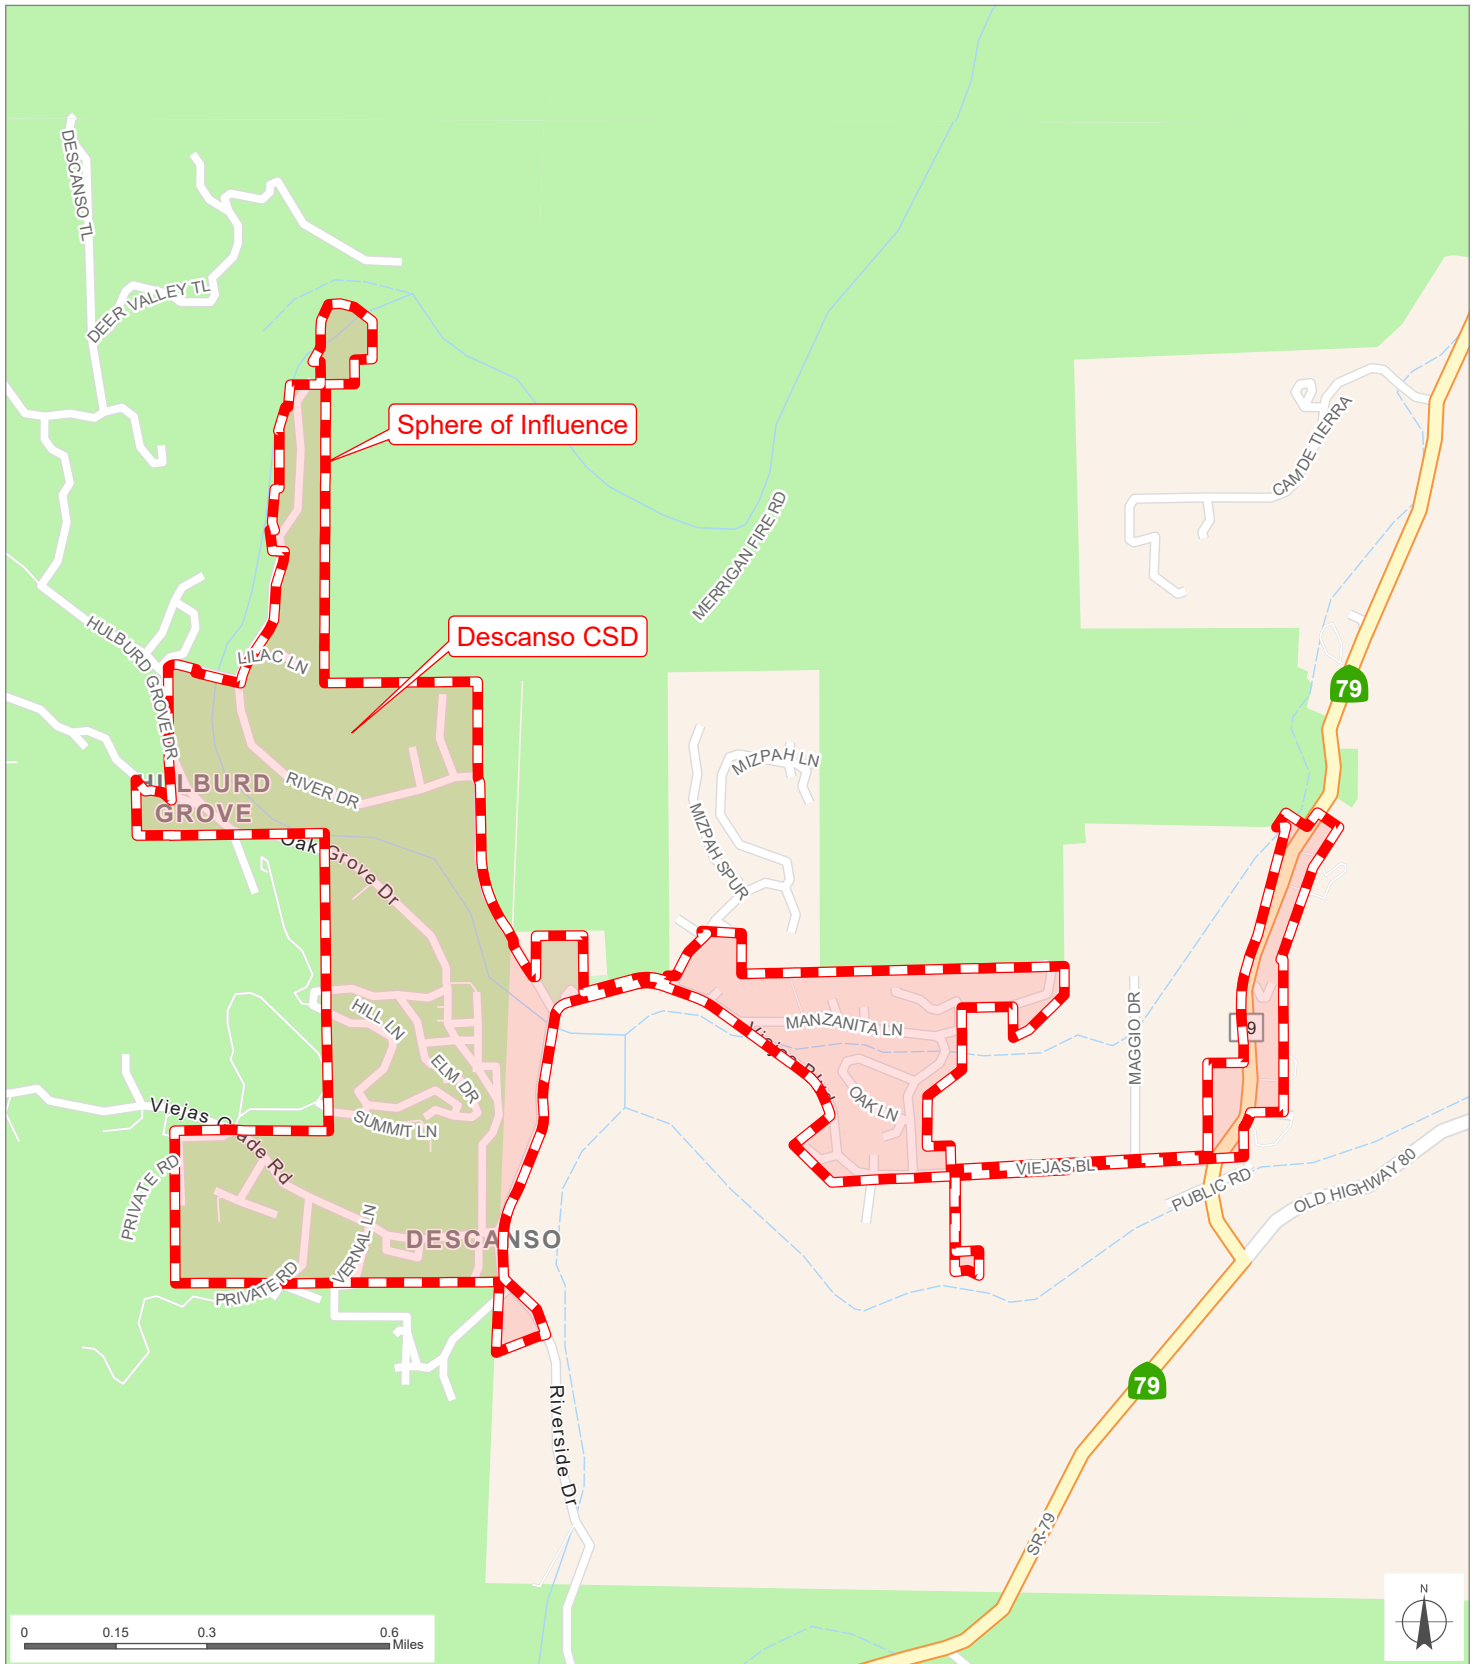

Descanso CSD

San Diego County
Local Agency Formation Commission
Regional Service Planning | Subdivision of the State of California

Created by Dieu Ngu -- 12/17/2025

G:\GIS\PROJECTS\Profile_maps\2026 maps\Districts\CSD_Descanso.aprx

SOI Adopted: 11 / 5 / 1984
SOI Affirmed: 8 / 6 / 2007
SOI Affirmed: 8 / 5 / 2013

SOI = Sphere of Influence