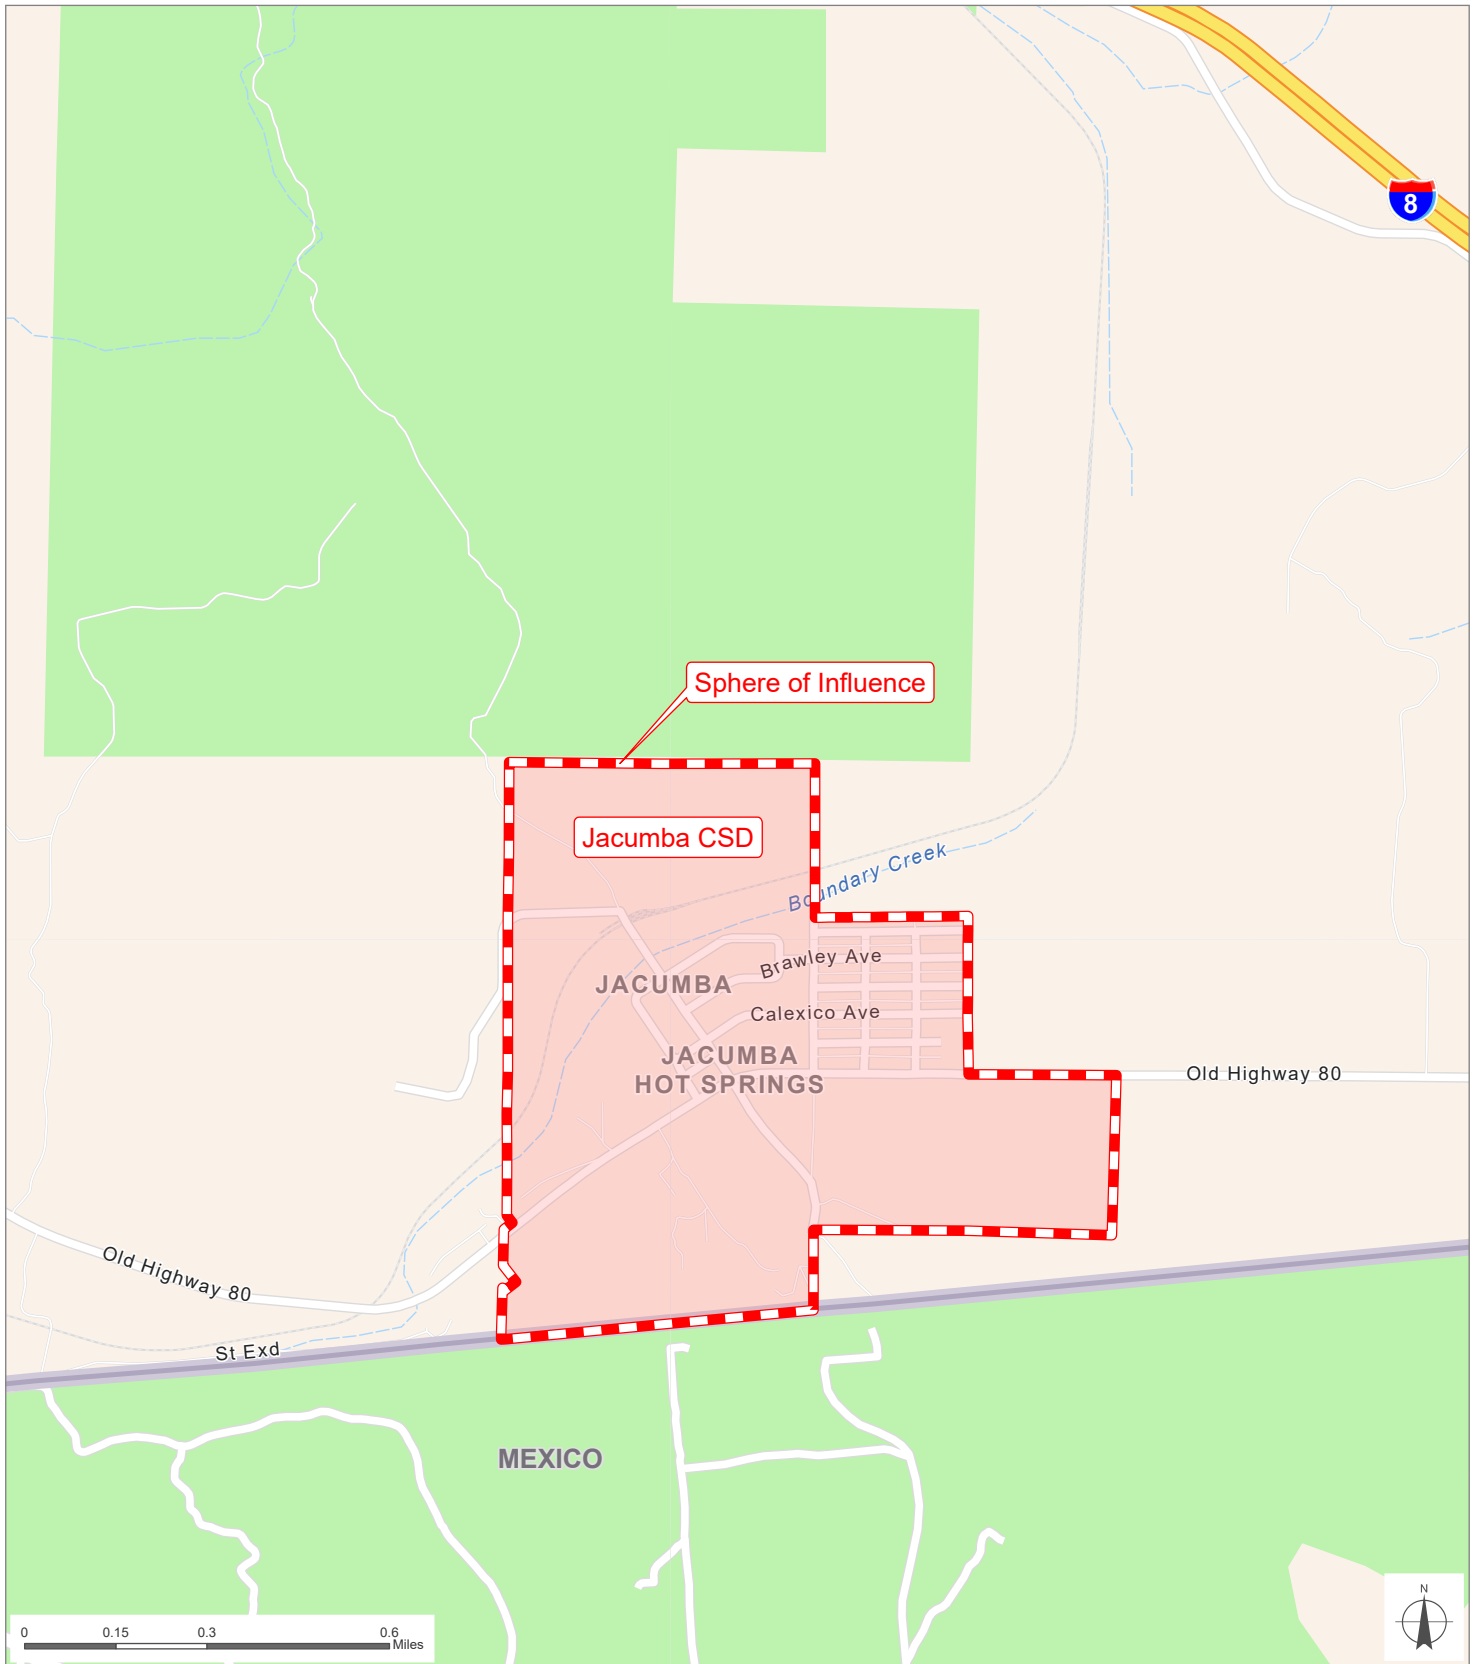

Jacumba CSD

San Diego County
Local Agency Formation Commission
Regional Service Planning | Subdivision of the State of California

Created by Dieu Ngu -- 12/17/2025

G:\GIS\PROJECTS\Profile_maps\2026 maps\Districts\CSD_Jacumba.aprx

SOI Adopted: 10 / 7 / 1985
SOI Affirmed: 8 / 6 / 2007
SOI Affirmed: 8 / 5 / 2013

SOI = Sphere of Influence