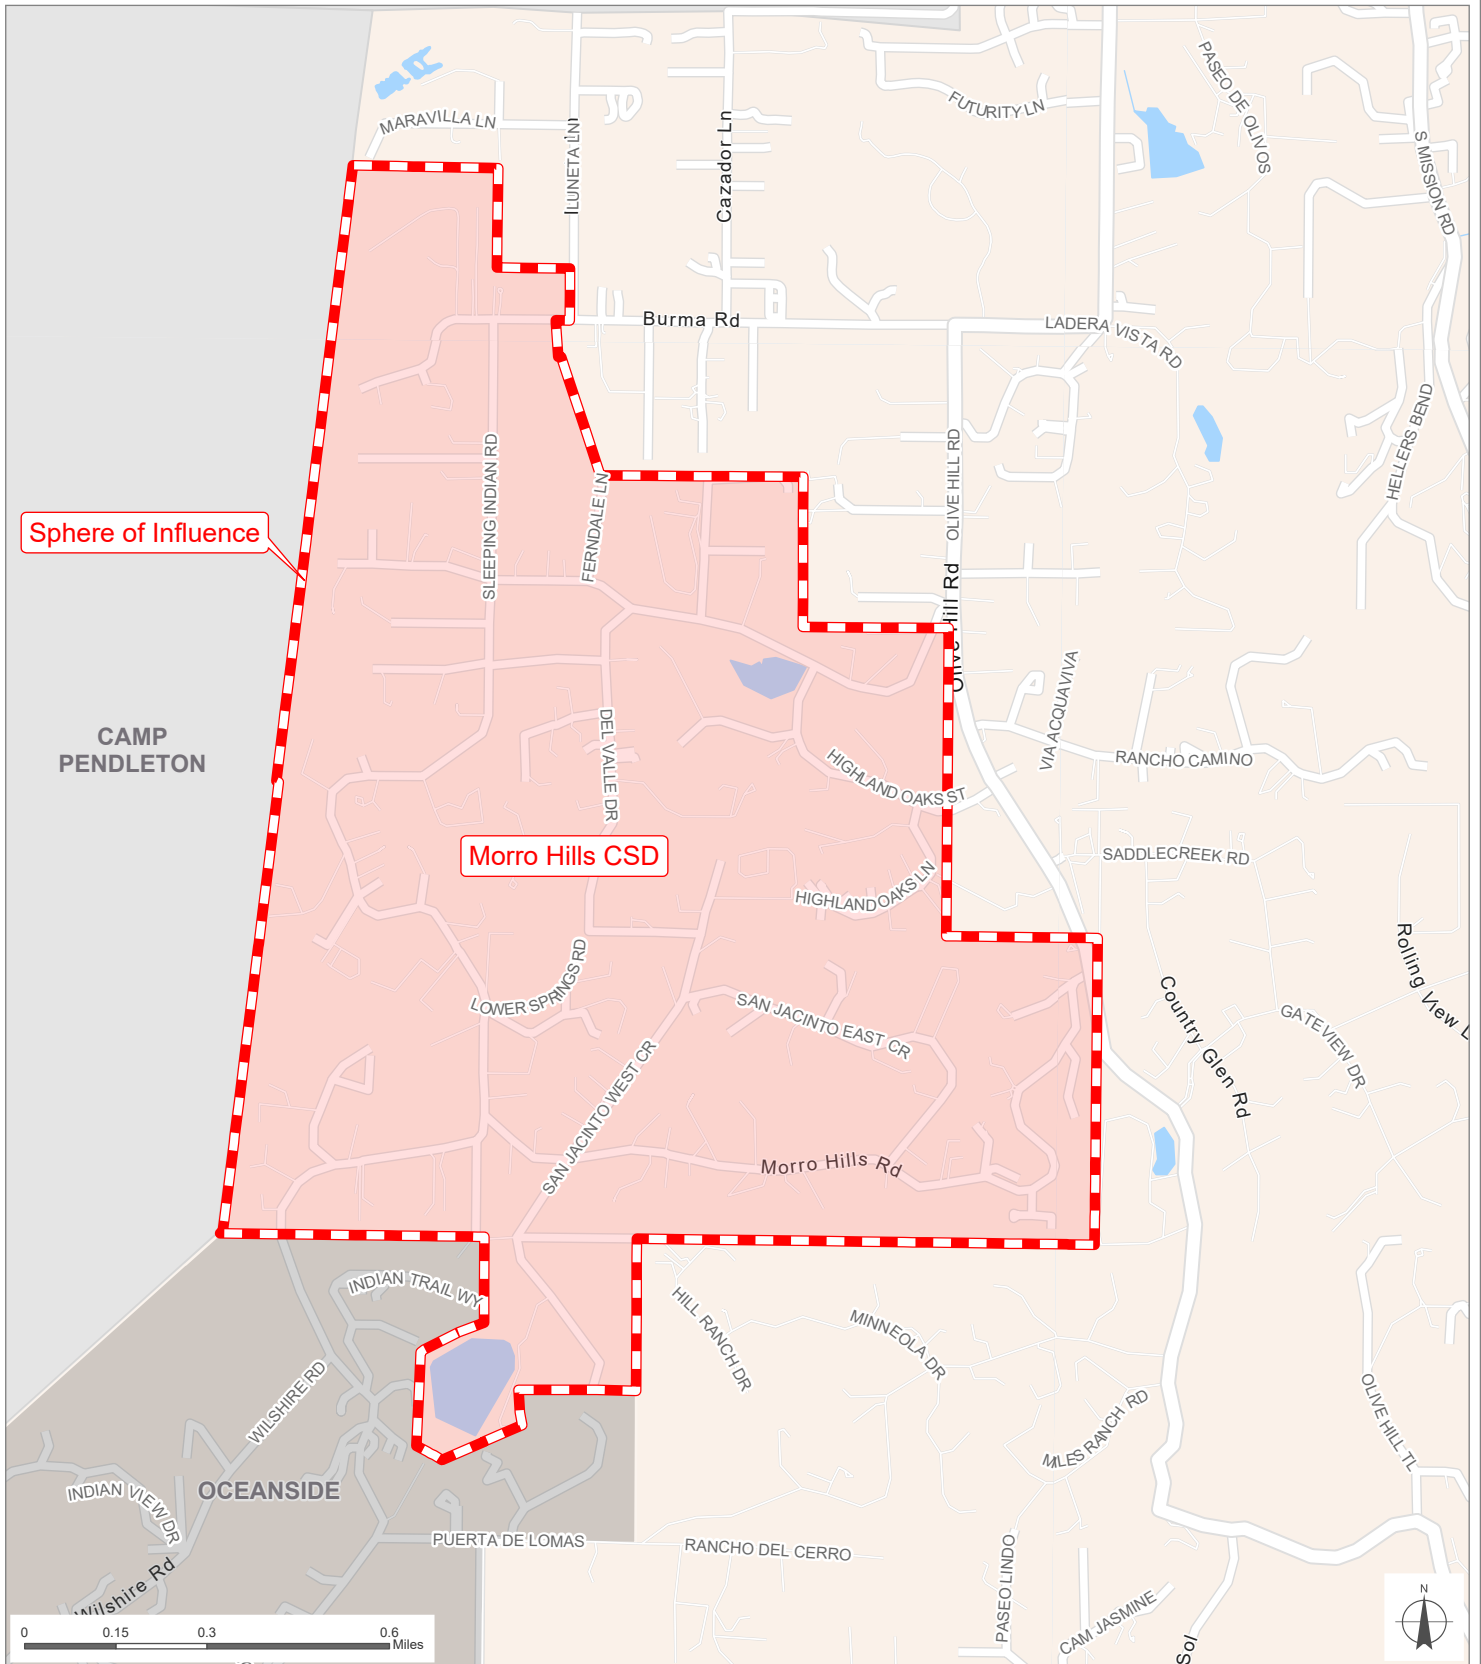

# Morro Hills CSD

Sphere of Influence

Morro Hills CSD

**San Diego County**  
**Local Agency Formation Commission**  
 Regional Service Planning | Subdivision of the State of California

This map is provided without warranty of any kind, either express or implied, including but not limited to the implied warranties of merchantability and fitness for a particular purpose. Copyright LAFCO and SanGIS. All Rights Reserved. This product may contain information from the SANDAG Regional Information System which cannot be reproduced without the written permission of SANDAG. This map has been prepared for descriptive purposes only and is considered accurate according to SanGIS and LAFCO data.

Created by Dieu Ngu -- 1/7/2026

G:\GIS\PROJECTS\Profile\_maps\2026 maps\Districts\CSD\_Morro.aprx

SOI Adopted: 11 / 5 / 1984  
 SOI Affirmed: 8 / 6 / 2007  
 SOI Affirmed: 8 / 5 / 2013  
 SOI Affirmed: 12 / 2 / 2024

SOI = Sphere of Influence