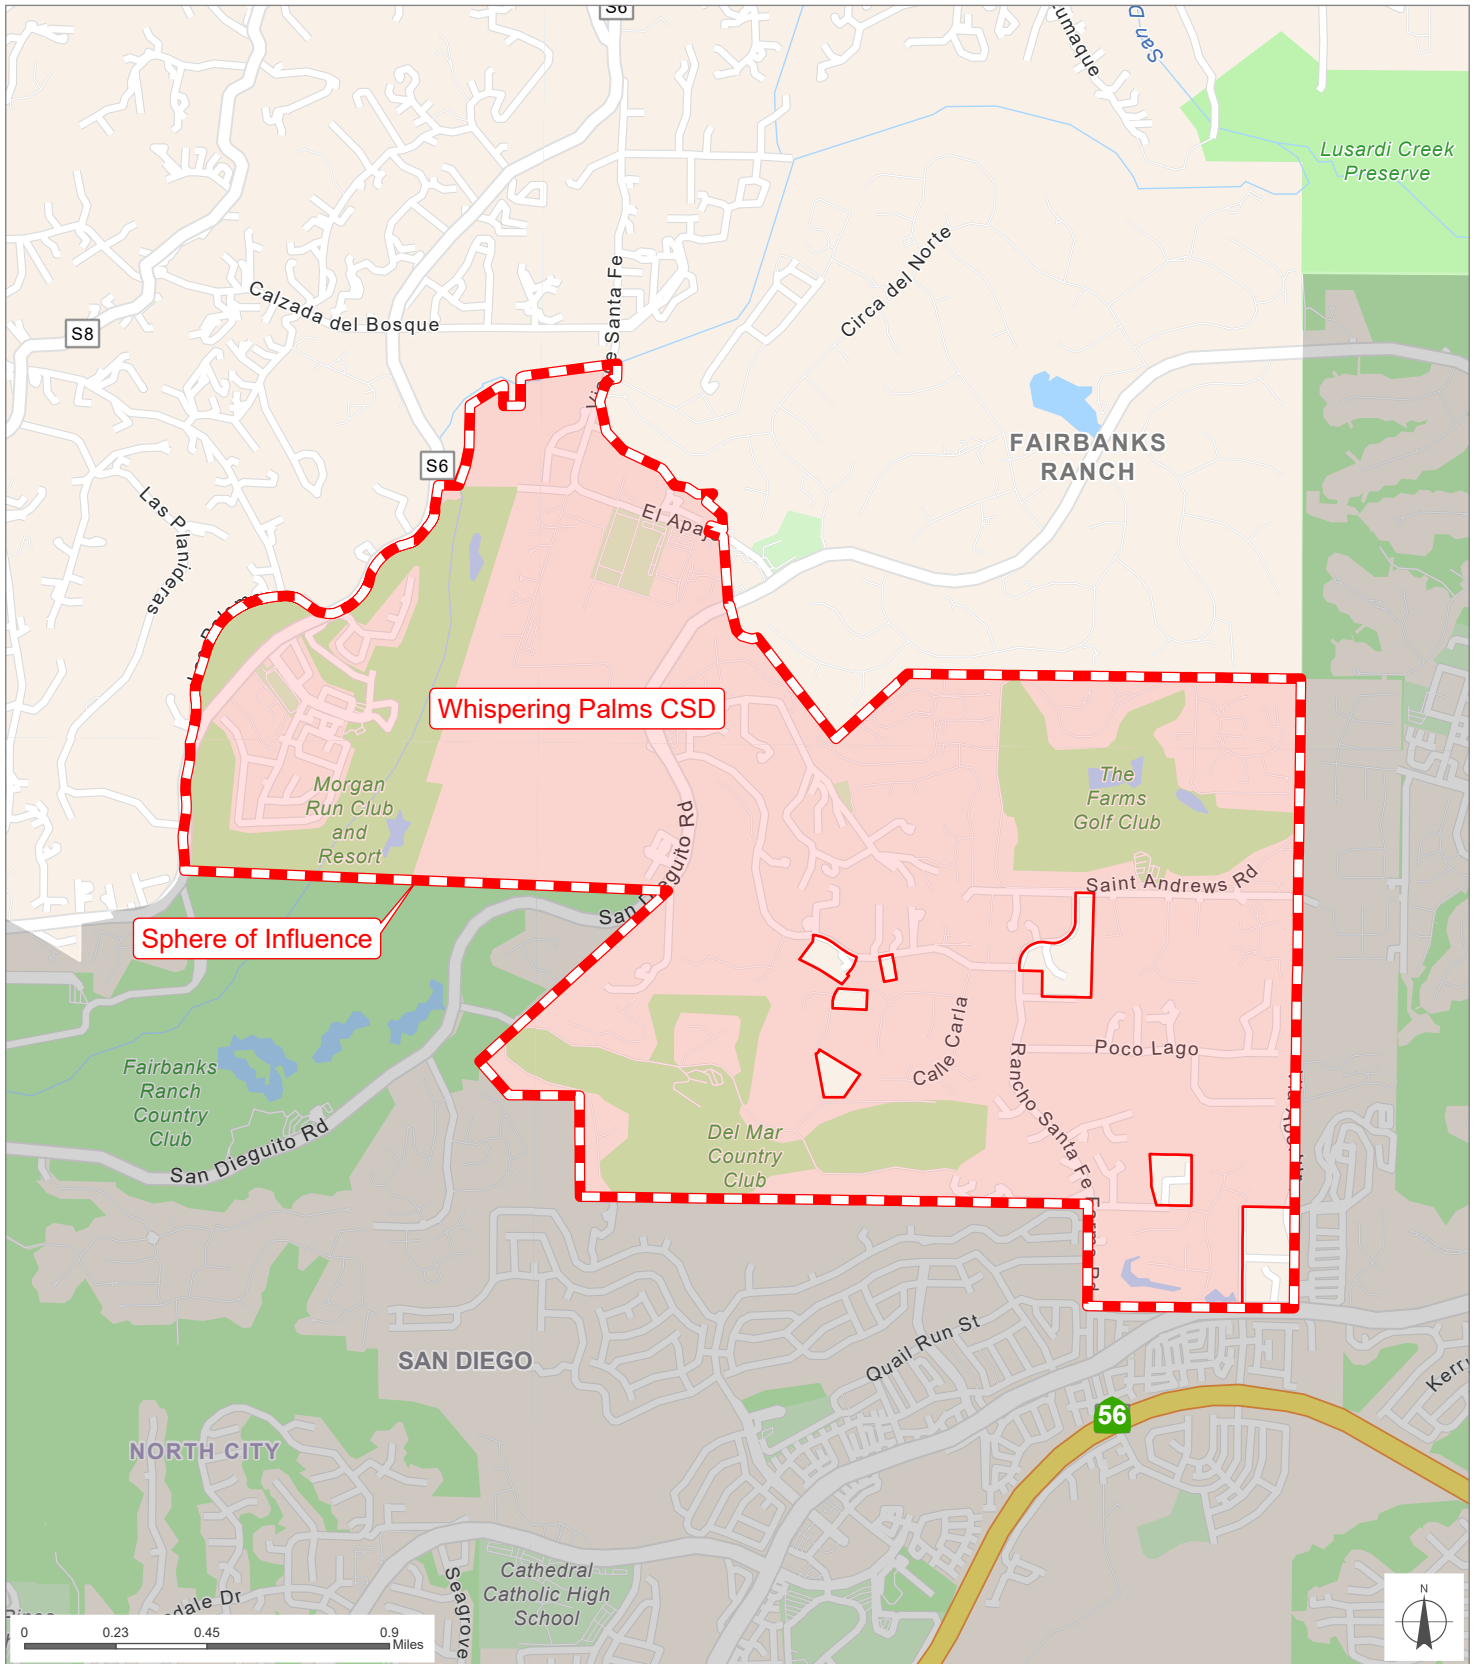

Whispering Palms CSD

San Diego County
Local Agency Formation Commission
Regional Service Planning | Subdivision of the State of California

Created by Dieu Ngu -- 1/7/2026

G:\GIS\PROJECTS\Profile_maps\2026 maps\Districts\CSD_Whispering.aprx

SOI Adopted: 5 / 4 / 1987
SOI Affirmed: 8 / 6 / 2007
SOI Affirmed: 6 / 3 / 2013

SOI = Sphere of Influence