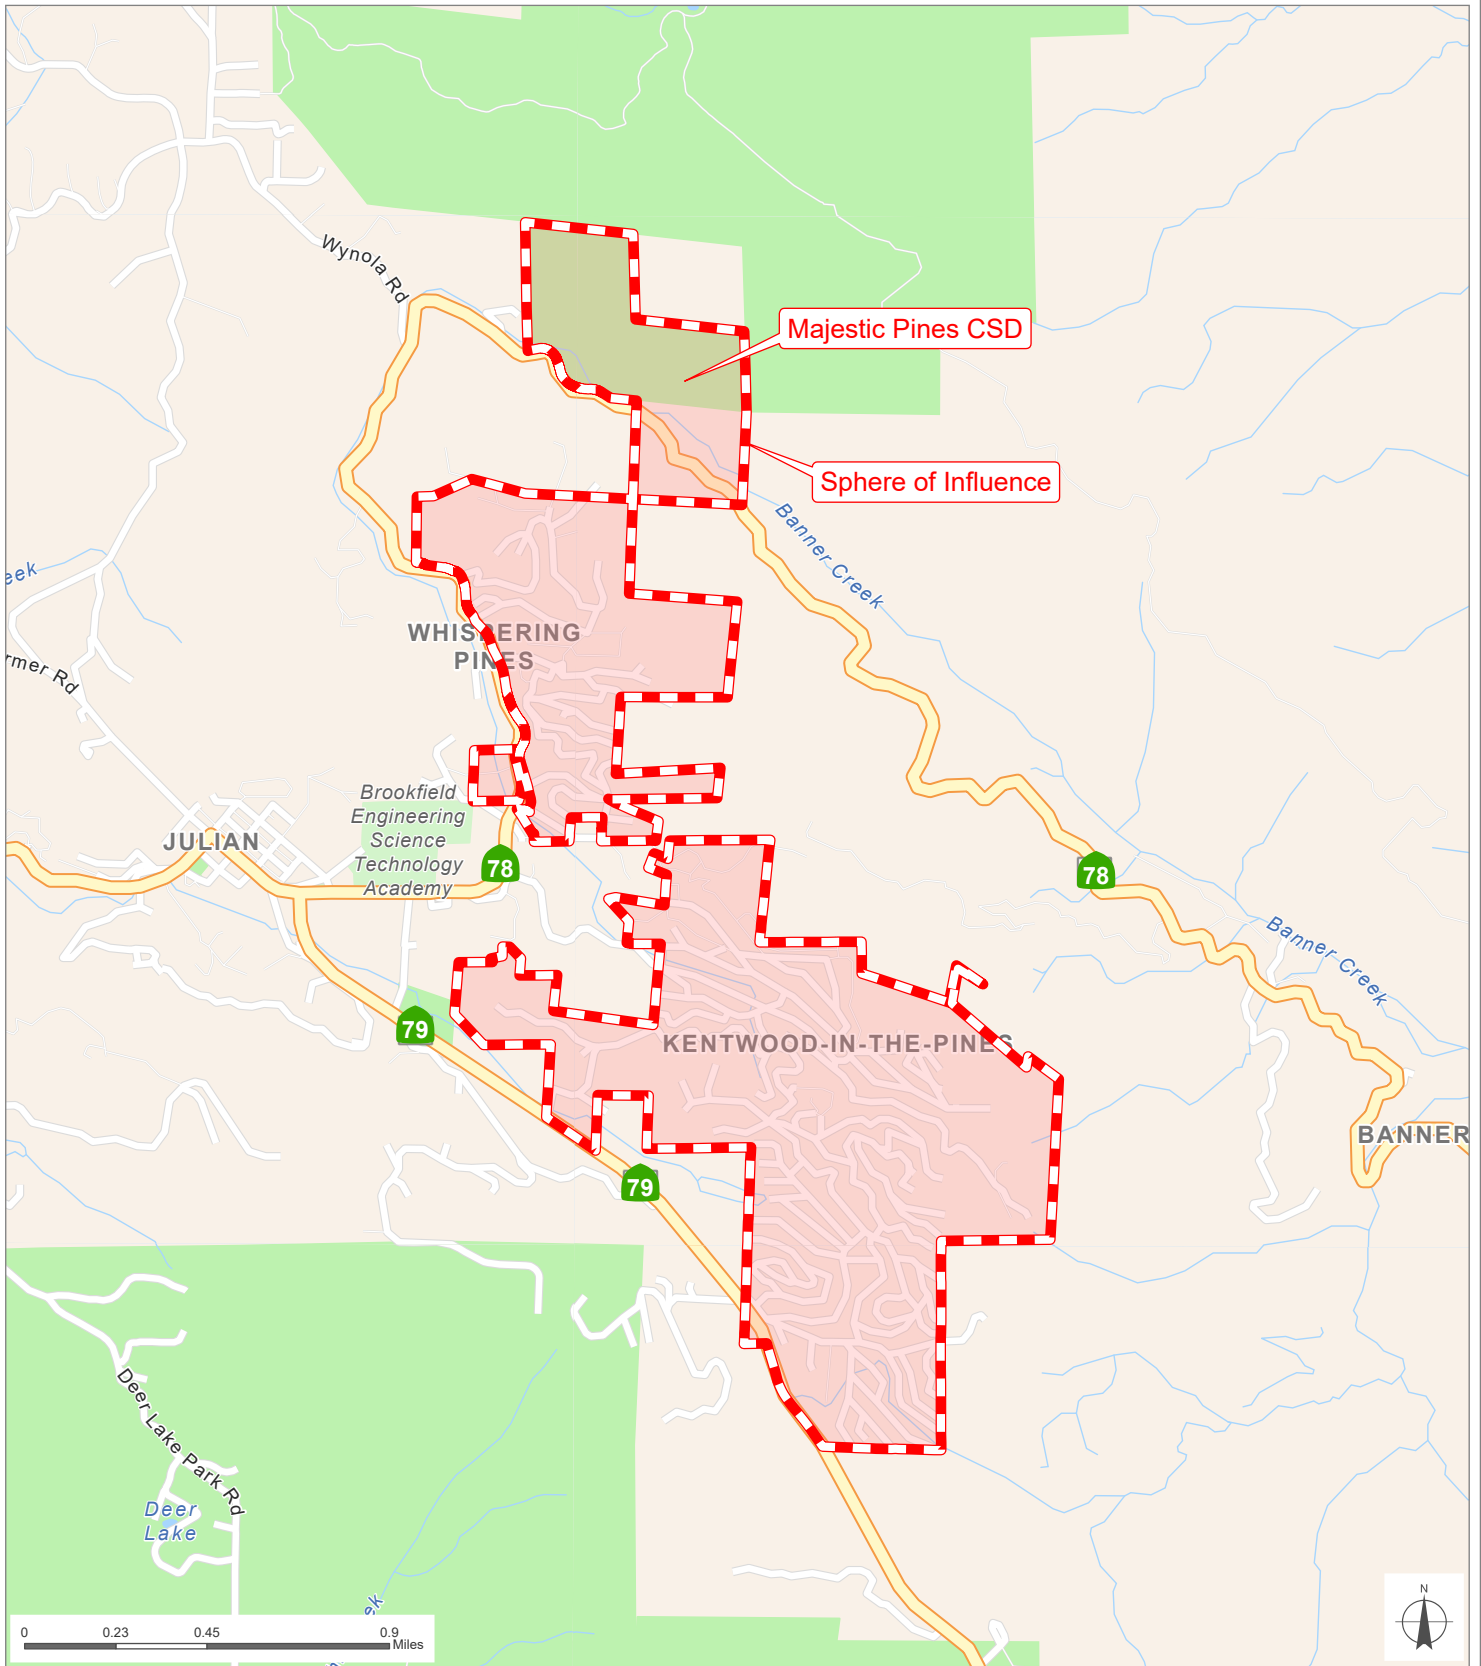

Majestic Pines CSD

San Diego County
Local Agency Formation Commission
Regional Service Planning | Subdivision of the State of California

Created by Dieu Ngu -- 1/15/2026

G:\GIS\PROJECTS\Profile_maps\2026 maps\Districts\CSD_Majestic.aprx

SOI Adopted: 9 / 13 / 1993
SOI Affirmed: 8 / 6 / 2007
SOI Affirmed: 8 / 5 / 2013
SOI Affirmed: 6 / 3 / 2019

SOI = Sphere of Influence