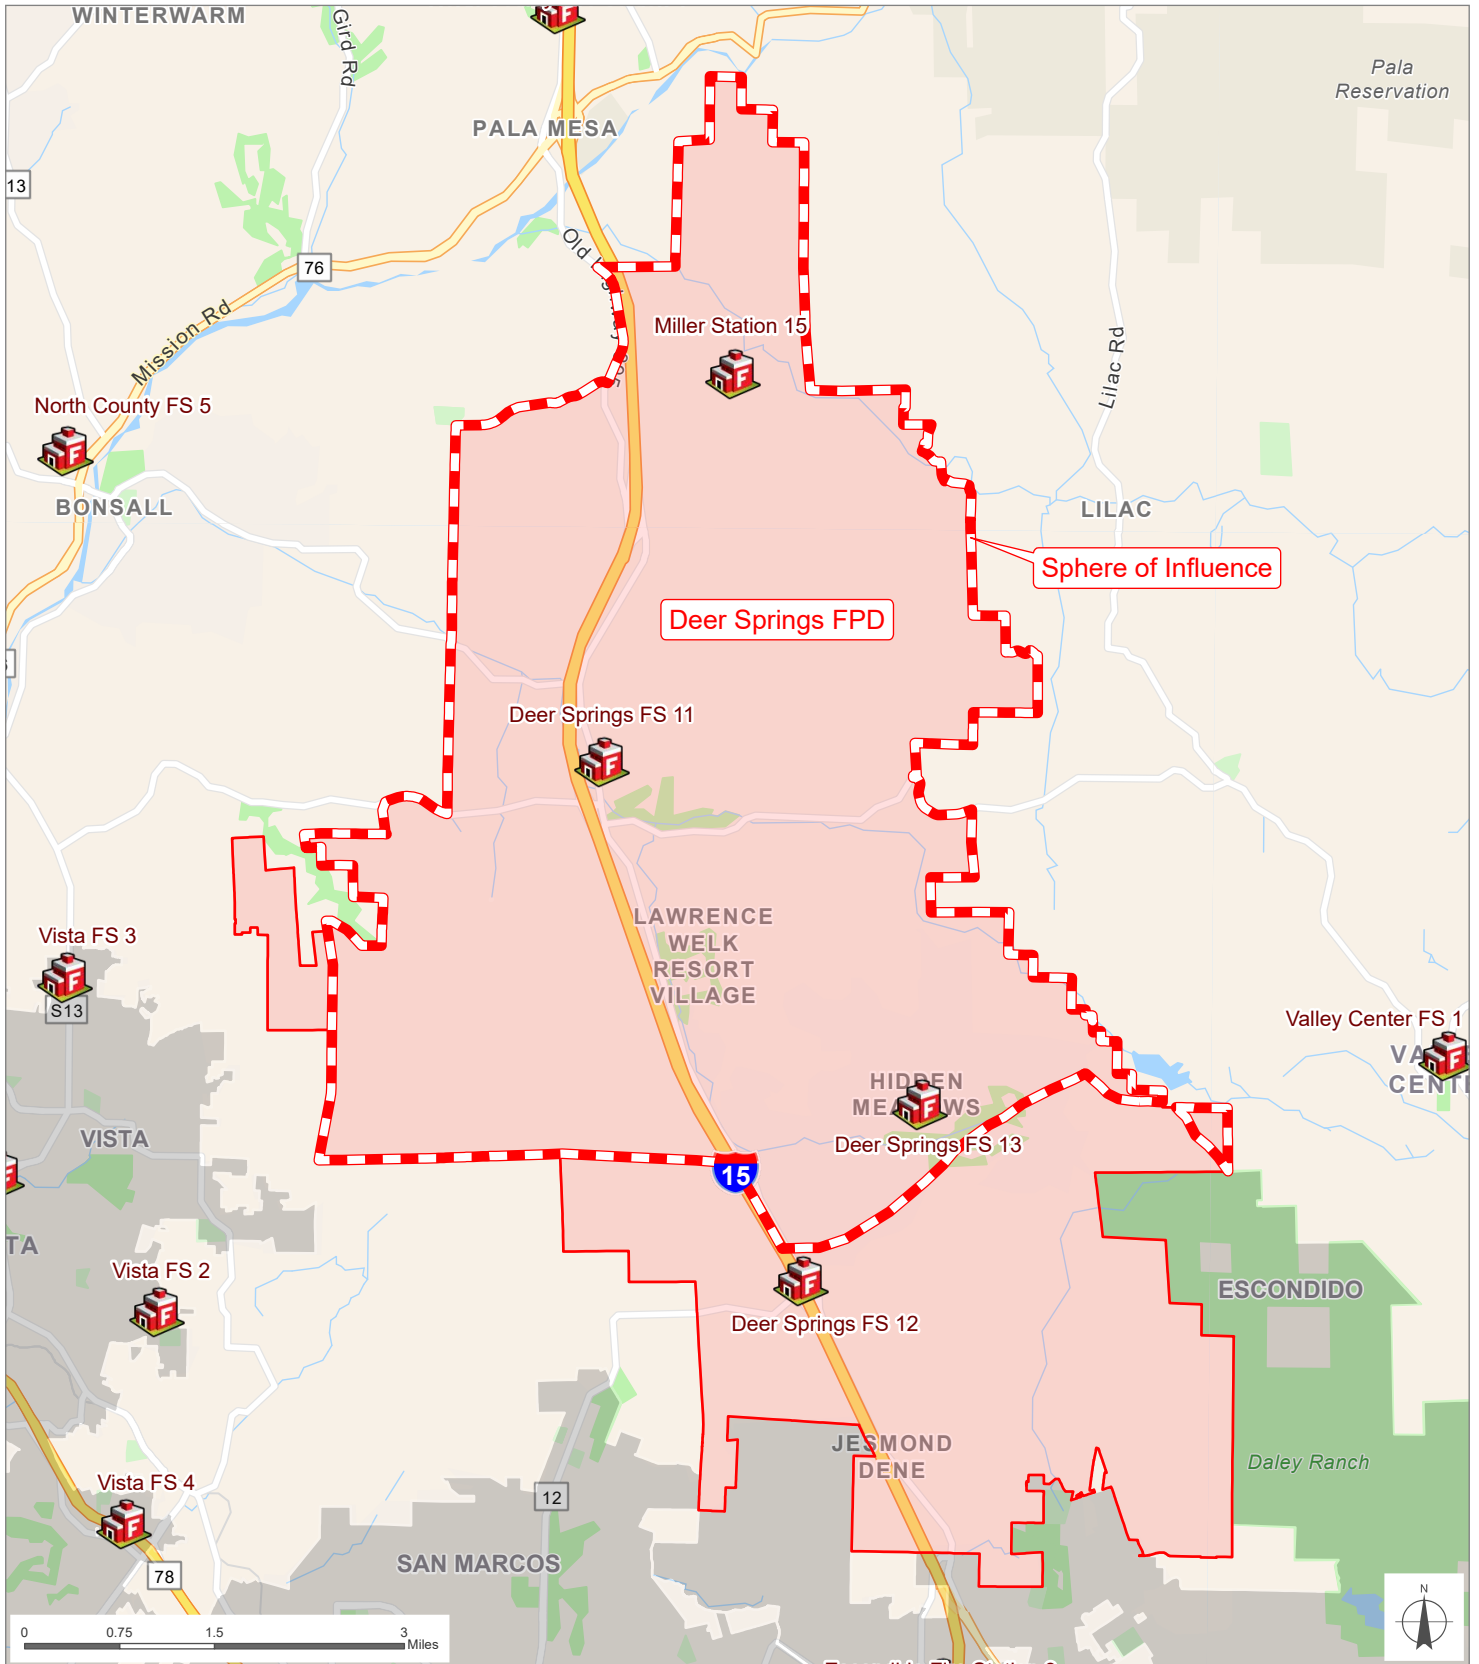

Deer Springs FPD

San Diego County
Local Agency Formation Commission
 Regional Service Planning | Subdivision of the State of California

This map is provided without warranty of any kind, either express or implied, including but not limited to the implied warranties of merchantability and fitness for a particular purpose. Copyright LAFCO and SanGIS. All Rights Reserved. This product may contain information from the SANDAG Regional Information System which cannot be reproduced without the written permission of SANDAG. This map has been prepared for descriptive purposes only and is considered accurate according to SanGIS and LAFCO data.

Created by Dieu Ngu -- 1/7/2026

- SOI Adopted: 11 / 7 / 1983
- SOI Affirmed: 2 / 7 / 2005
- SOI Affirmed: 5 / 7 / 2007
- SOI Reaffirmed: 8 / 6 / 2007
- SOI Affirmed: 3 / 3 / 2014
- SOI Affirmed: 12 / 5 / 2022

SOI = Sphere of Influence