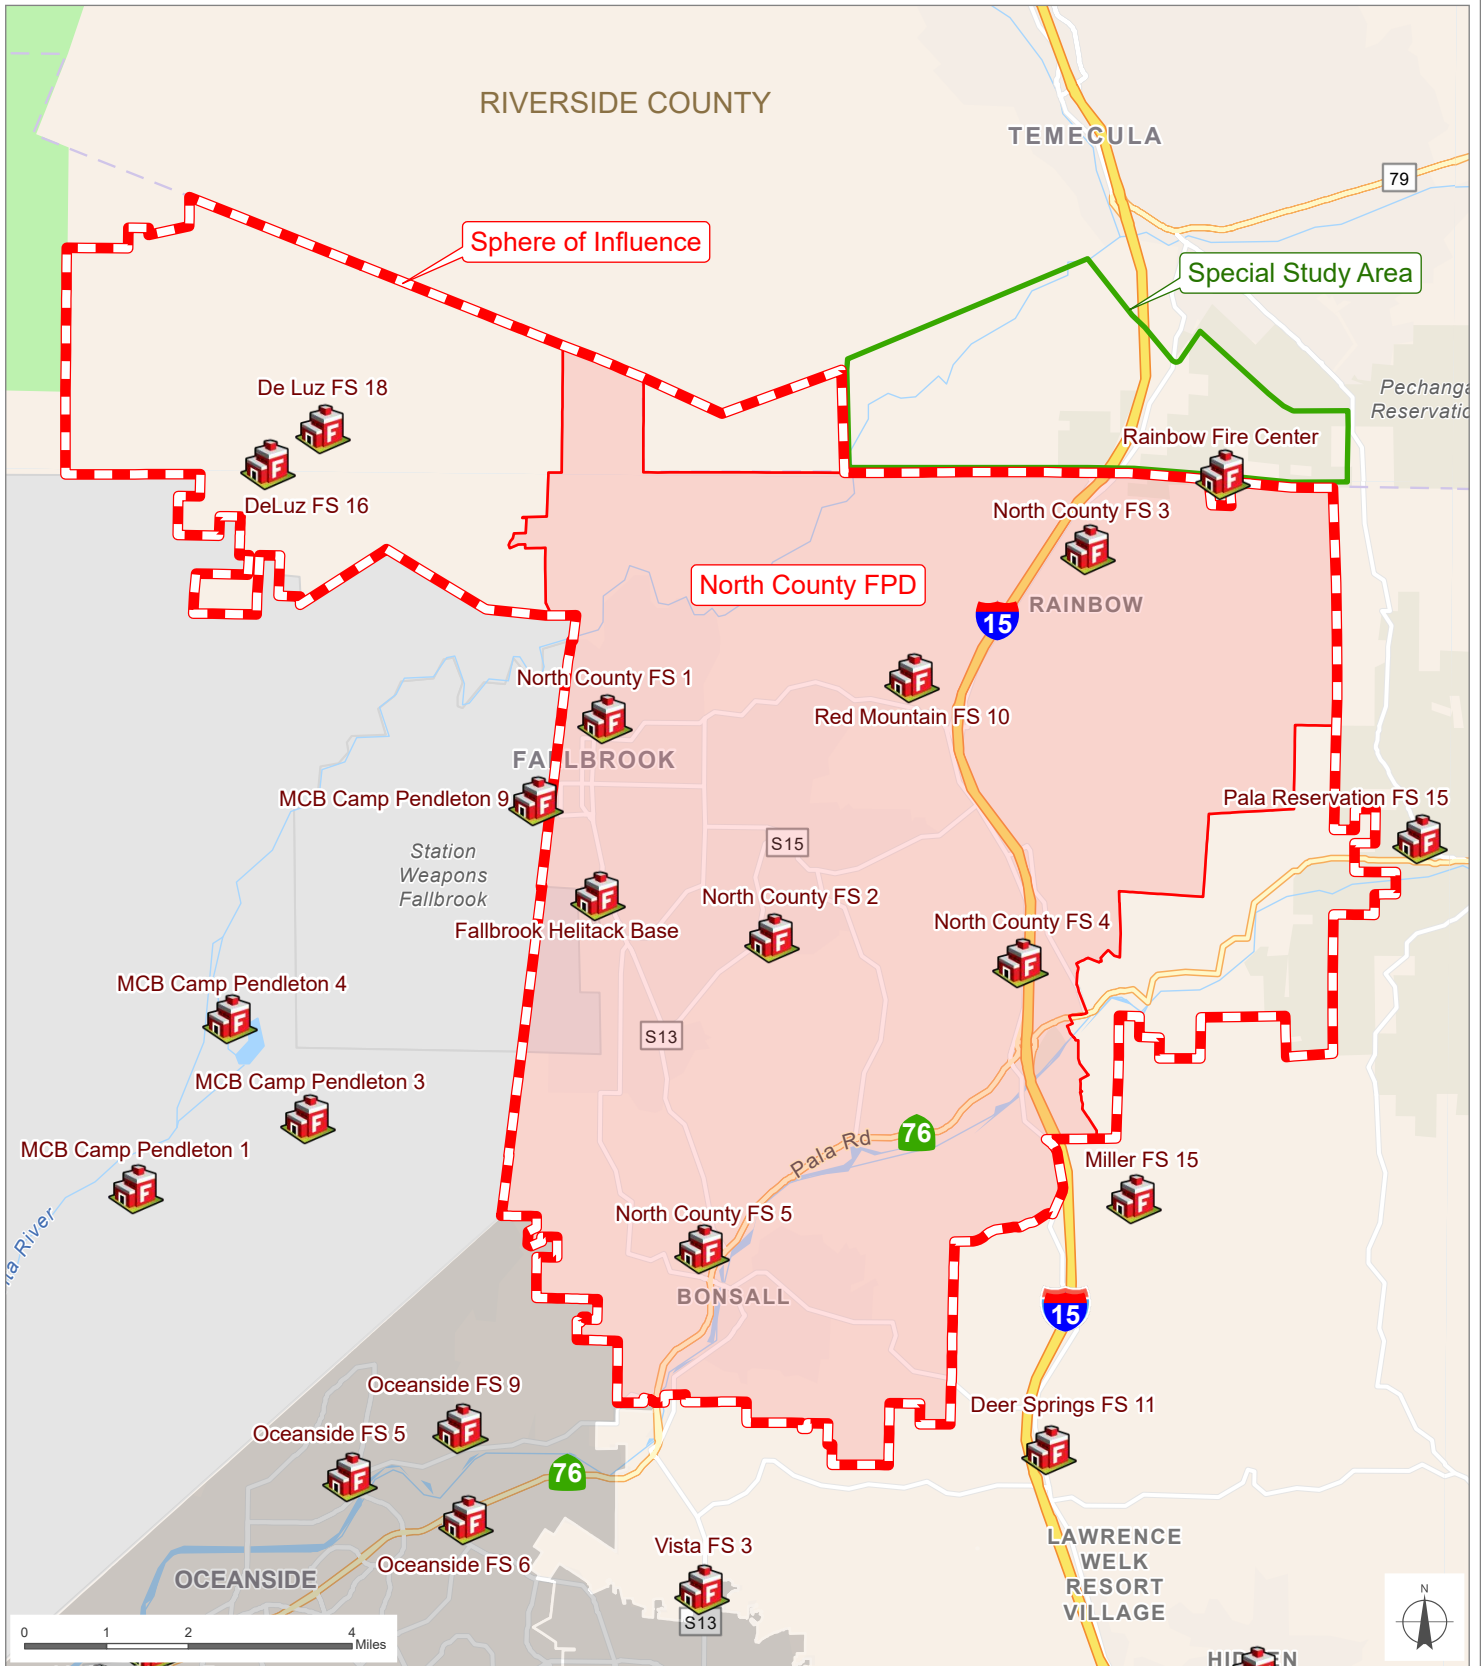

# North County FPD

**San Diego County Local Agency Formation Commission**  
Regional Service Planning | Subdivision of the State of California

This map is provided without warranty of any kind, either express or implied, including but not limited to the implied warranties of merchantability and fitness for a particular purpose. Copyright LAFCO and SanGIS. All Rights Reserved. This product may contain information from the SANDAG Regional Information System which cannot be reproduced without the written permission of SANDAG. This map has been prepared for descriptive purposes only and is considered accurate according to SanGIS and LAFCO data.

Created by Dieu Ngu -- 1/9/2026

G:\GIS\PROJECTS\Profile\_maps\2026 maps\Districts\FPD\_North\_County.aprx

SOI Adopted: 11 / 17 / 1986  
SOI Affirmed: 2 / 7 / 2005  
SOI Affirmed: 5 / 7 / 2007  
SOI Reaffirmed: 8 / 6 / 2007  
SOI Amended/Affirmed: 5 / 5 / 2014  
SOI Affirmed: 3 / 7 / 2022

SOI = Sphere of Influence