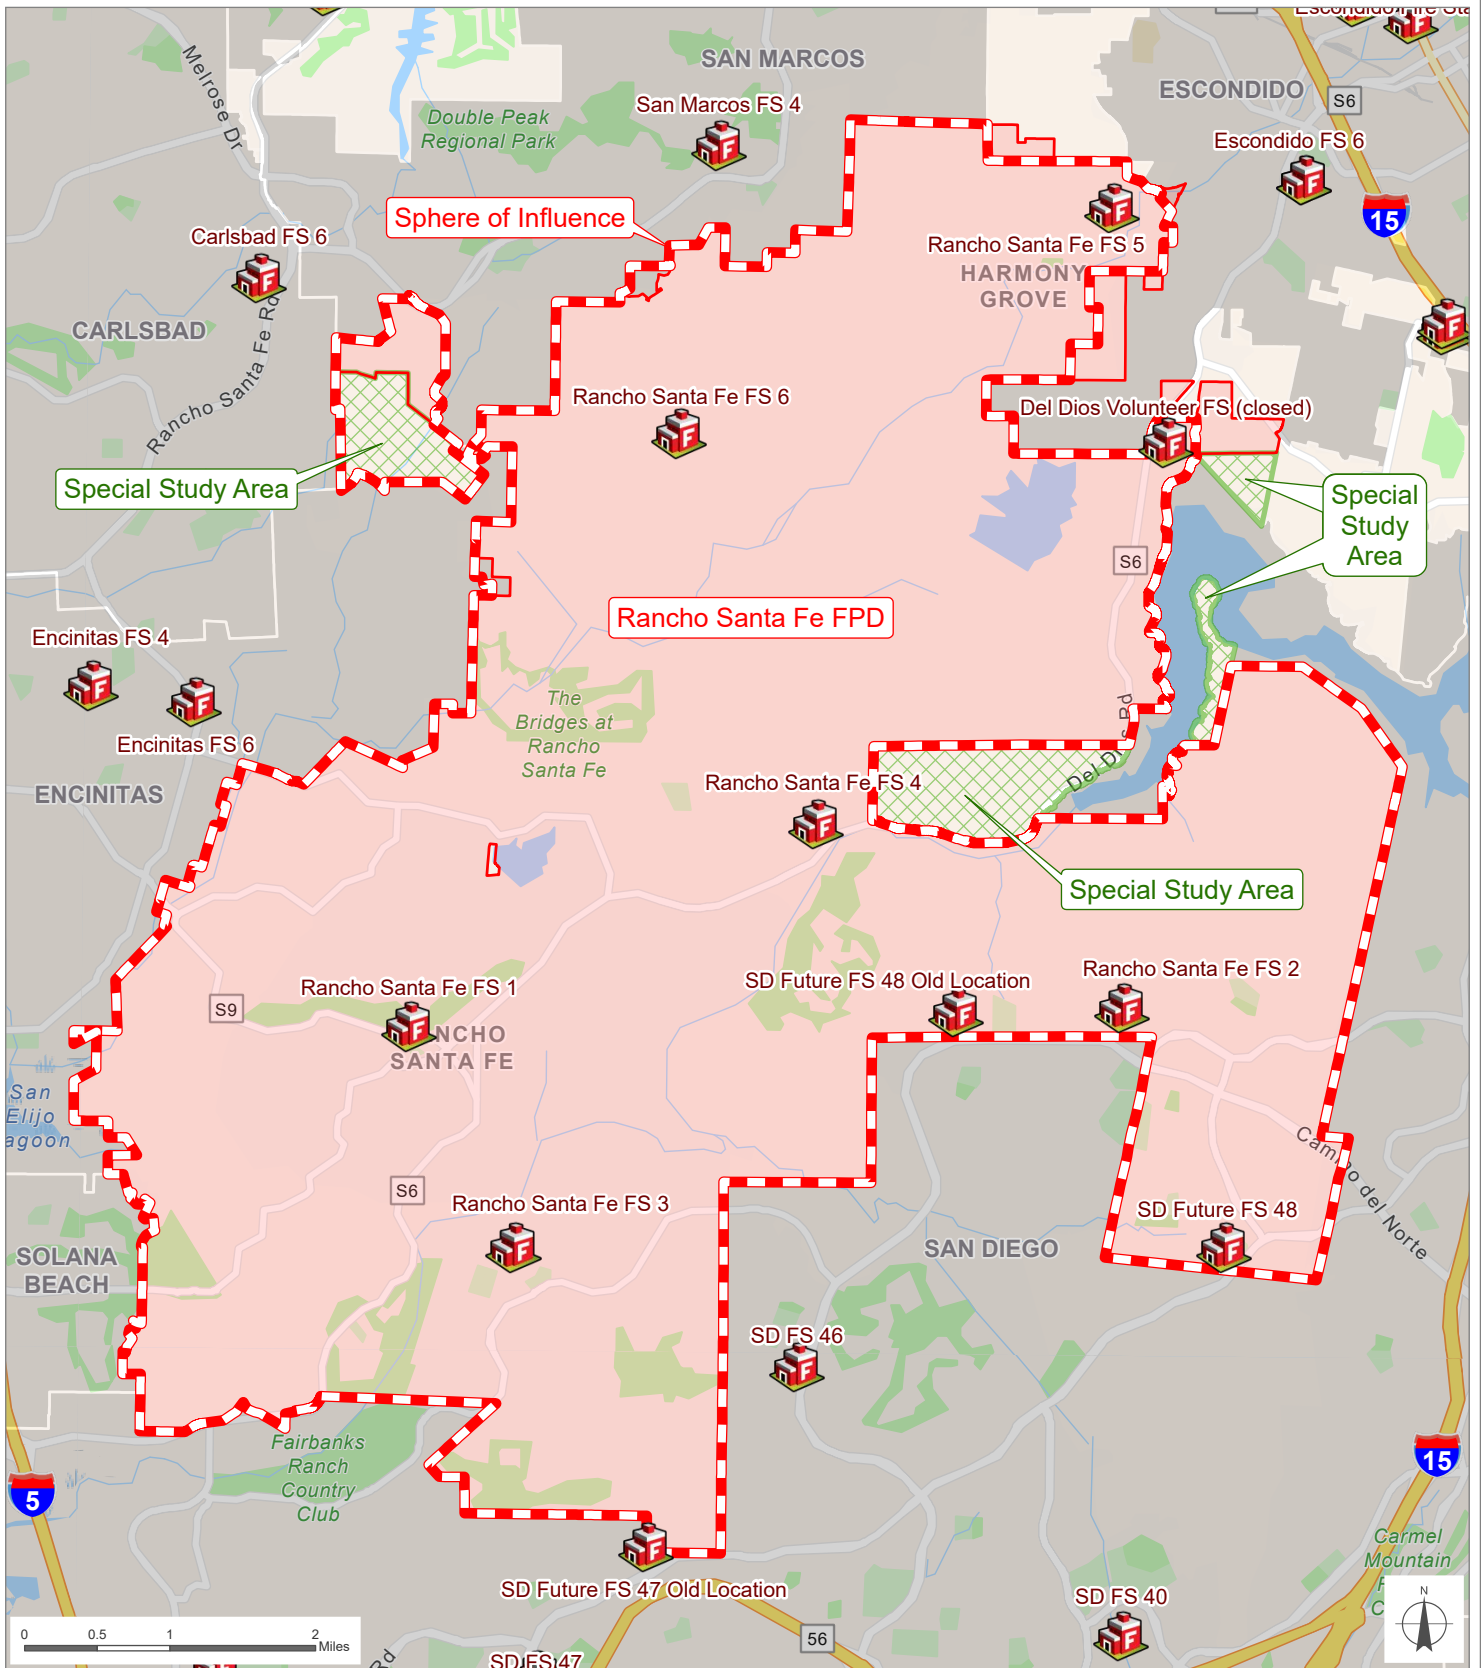

Rancho Santa Fe FPD

San Diego County
Local Agency Formation Commission
 Regional Service Planning | Subdivision of the State of California

This map is provided without warranty of any kind, either express or implied, including but not limited to the implied warranties of merchantability and fitness for a particular purpose. Copyright LAFCO and SanGIS. All Rights Reserved. This product may contain information from the SANDAG Regional Information System which cannot be reproduced without the written permission of SANDAG. This map has been prepared for descriptive purposes only and is considered accurate according to SanGIS and LAFCO data.

Created by Dieu Ngu -- 1/9/2026

G:\GIS\PROJECTS\Profile_maps\2026 maps\Districts\FPD_Rancho_SF.aprx

SOI Adopted: 7 / 1 / 1987
 SOI Affirmed: 2 / 7 / 2005
 SOI Affirmed: 5 / 7 / 2007
 SOI Reaffirmed: 8 / 6 / 2007
 SOI Amended: 3 / 7 / 2016

SOI = Sphere of Influence