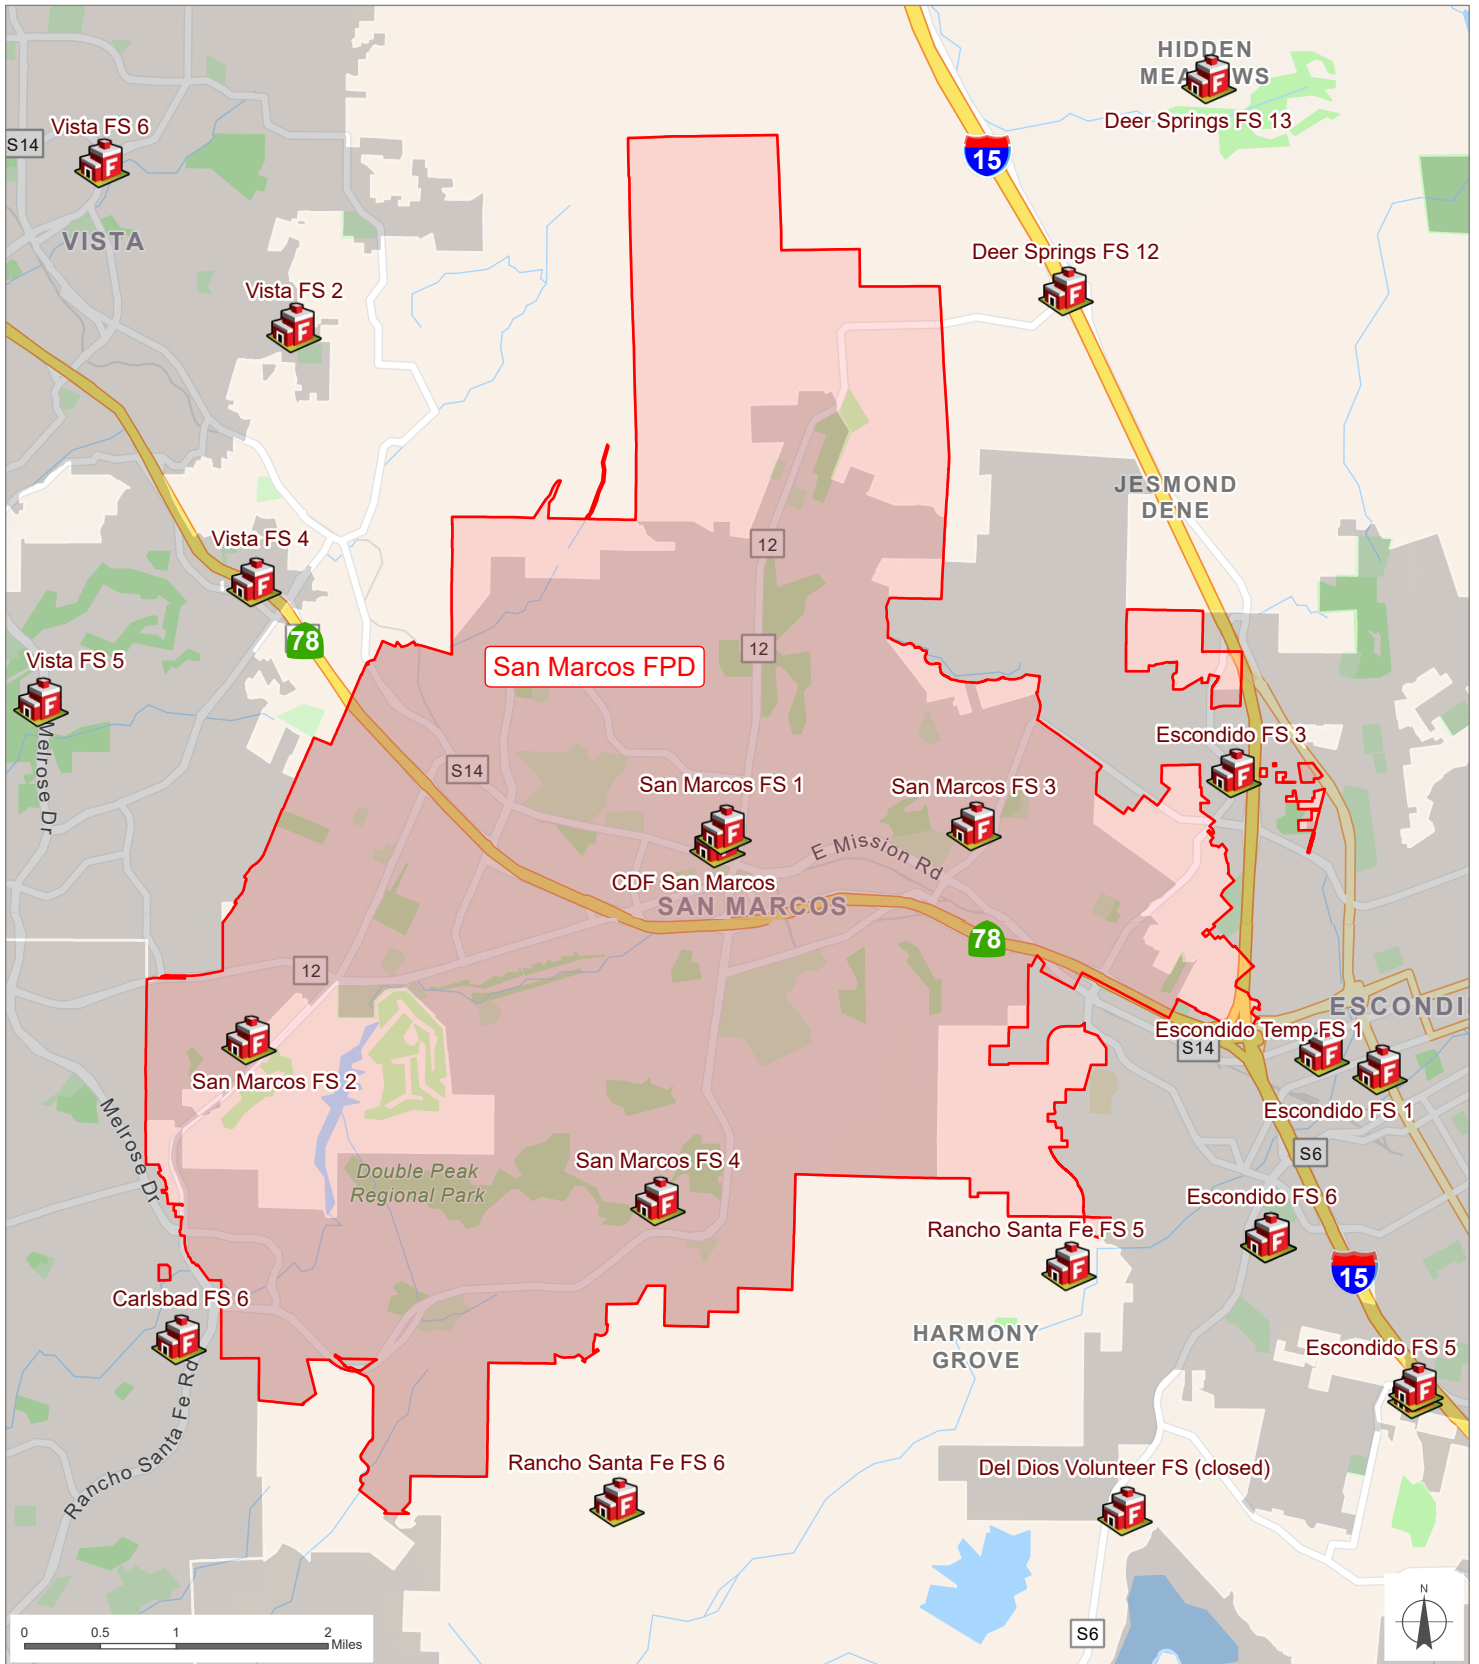

San Marcos FPD

San Diego County
Local Agency Formation Commission
Regional Service Planning | Subdivision of the State of California

Created by Dieu Ngu -- 1/12/2026

G:\GIS\PROJECTS\Profile_maps\2026 maps\Districts\FPD_San_Marcos.aprx

Zero SOI Adopted: 6 / 4 / 1984
Zero SOI Affirmed: 2 / 7 / 2005
Zero SOI Affirmed: 5 / 7 / 2007
Zero SOI Reaffirmed: 8 / 6 / 2007
Zero SOI Affirmed: 10 / 6 / 2014

SOI = Sphere of Influence