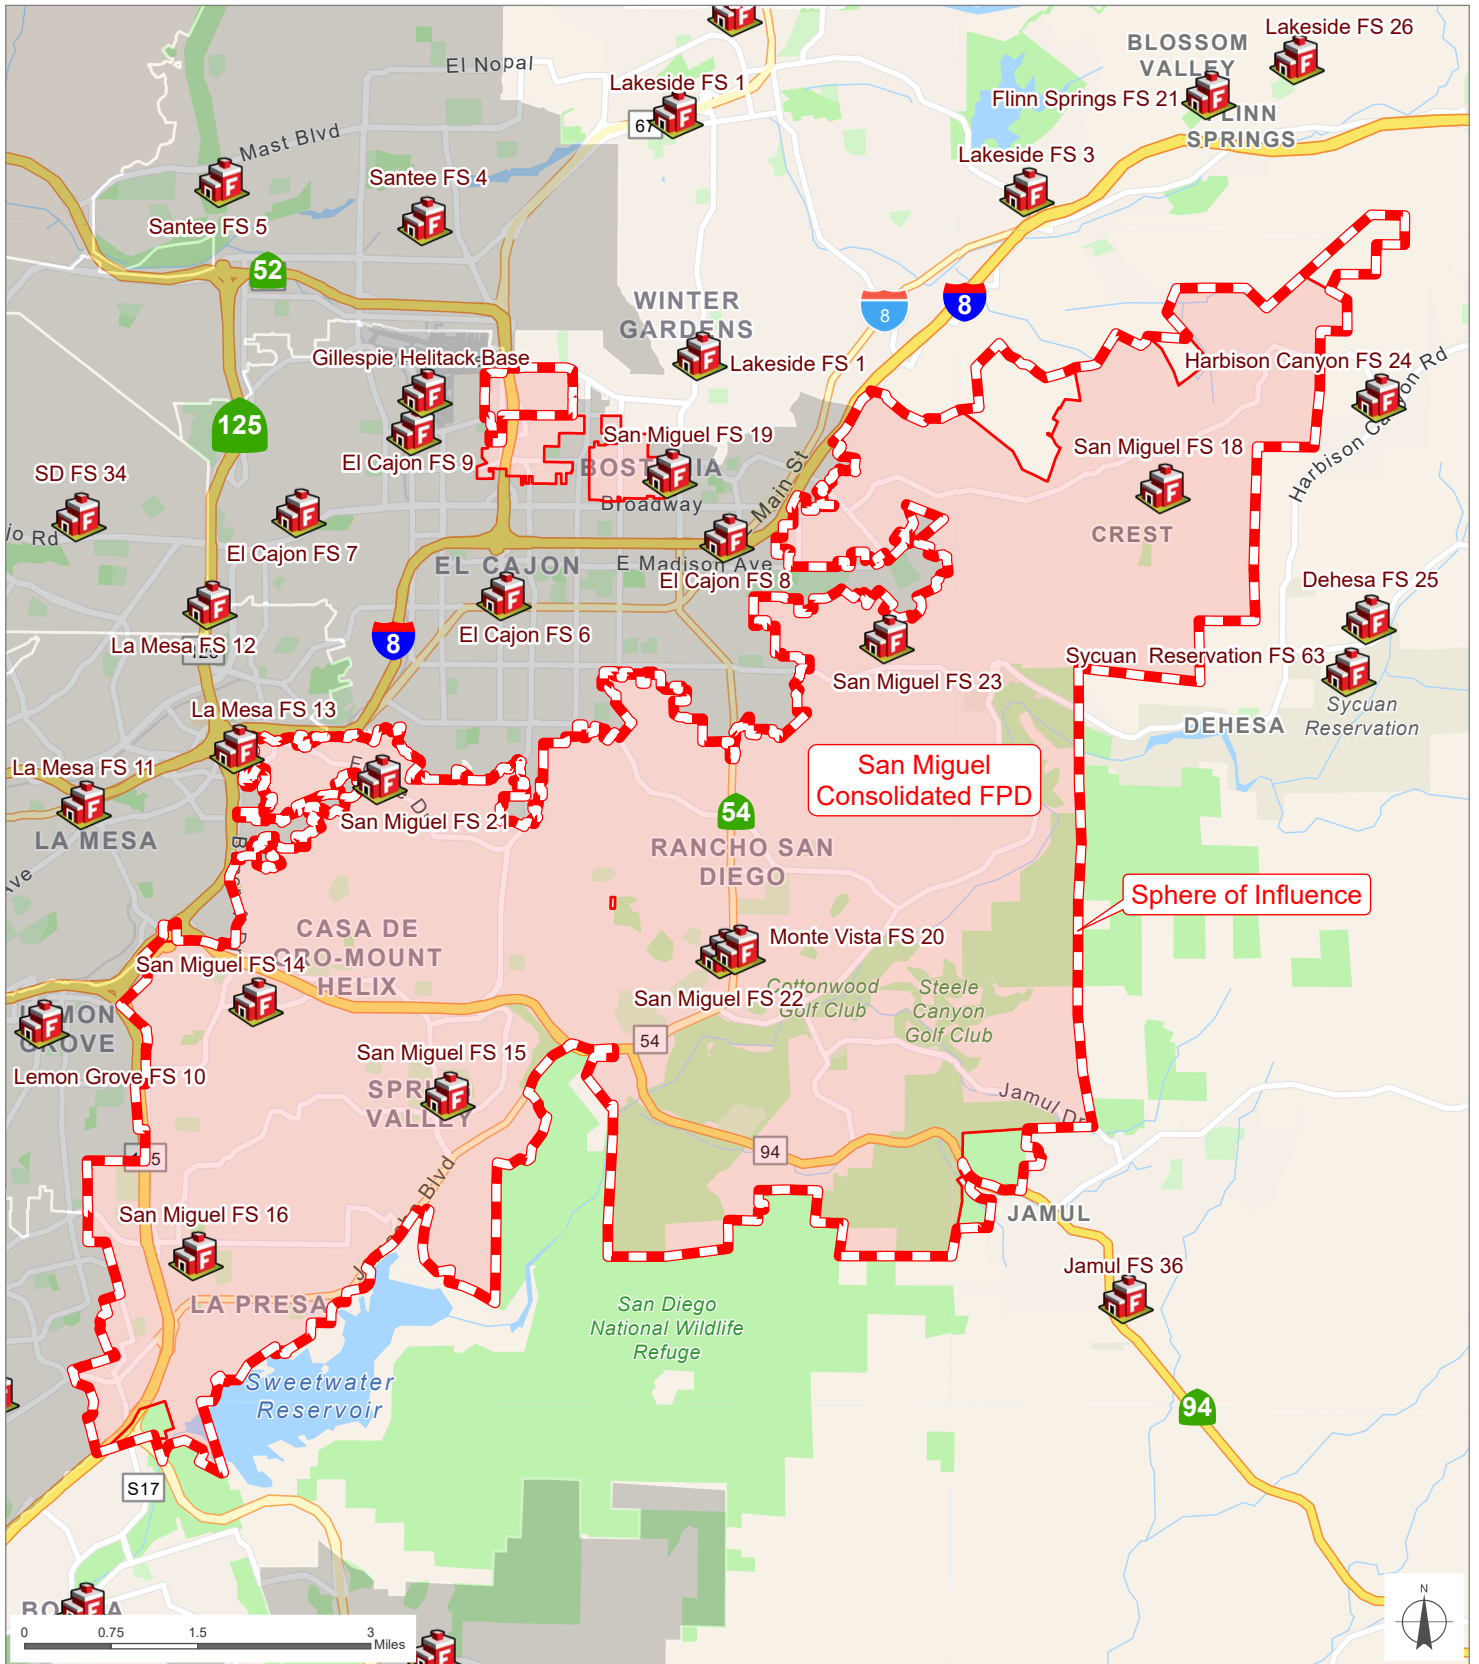

San Miguel Consolidated FPD

San Miguel Consolidated FPD

Sphere of Influence

San Diego County
Local Agency Formation Commission
Regional Service Planning | Subdivision of the State of California

Created by Dieu Ngu -- 1/12/2026

G:\GIS\PROJECTS\Profile_maps\2026 maps\Districts\FPD_San_Miguel.aprx

- SOI Adopted: 11 / 2 / 1987
- SOI Affirmed: 2 / 7 / 2005
- SOI Affirmed: 5 / 7 / 2007
- SOI Affirmed: 8 / 6 / 2007
- SOI Updated: 6 / 2 / 2008
- SOI Affirmed: 7 / 10 / 2017

SOI = Sphere of Influence