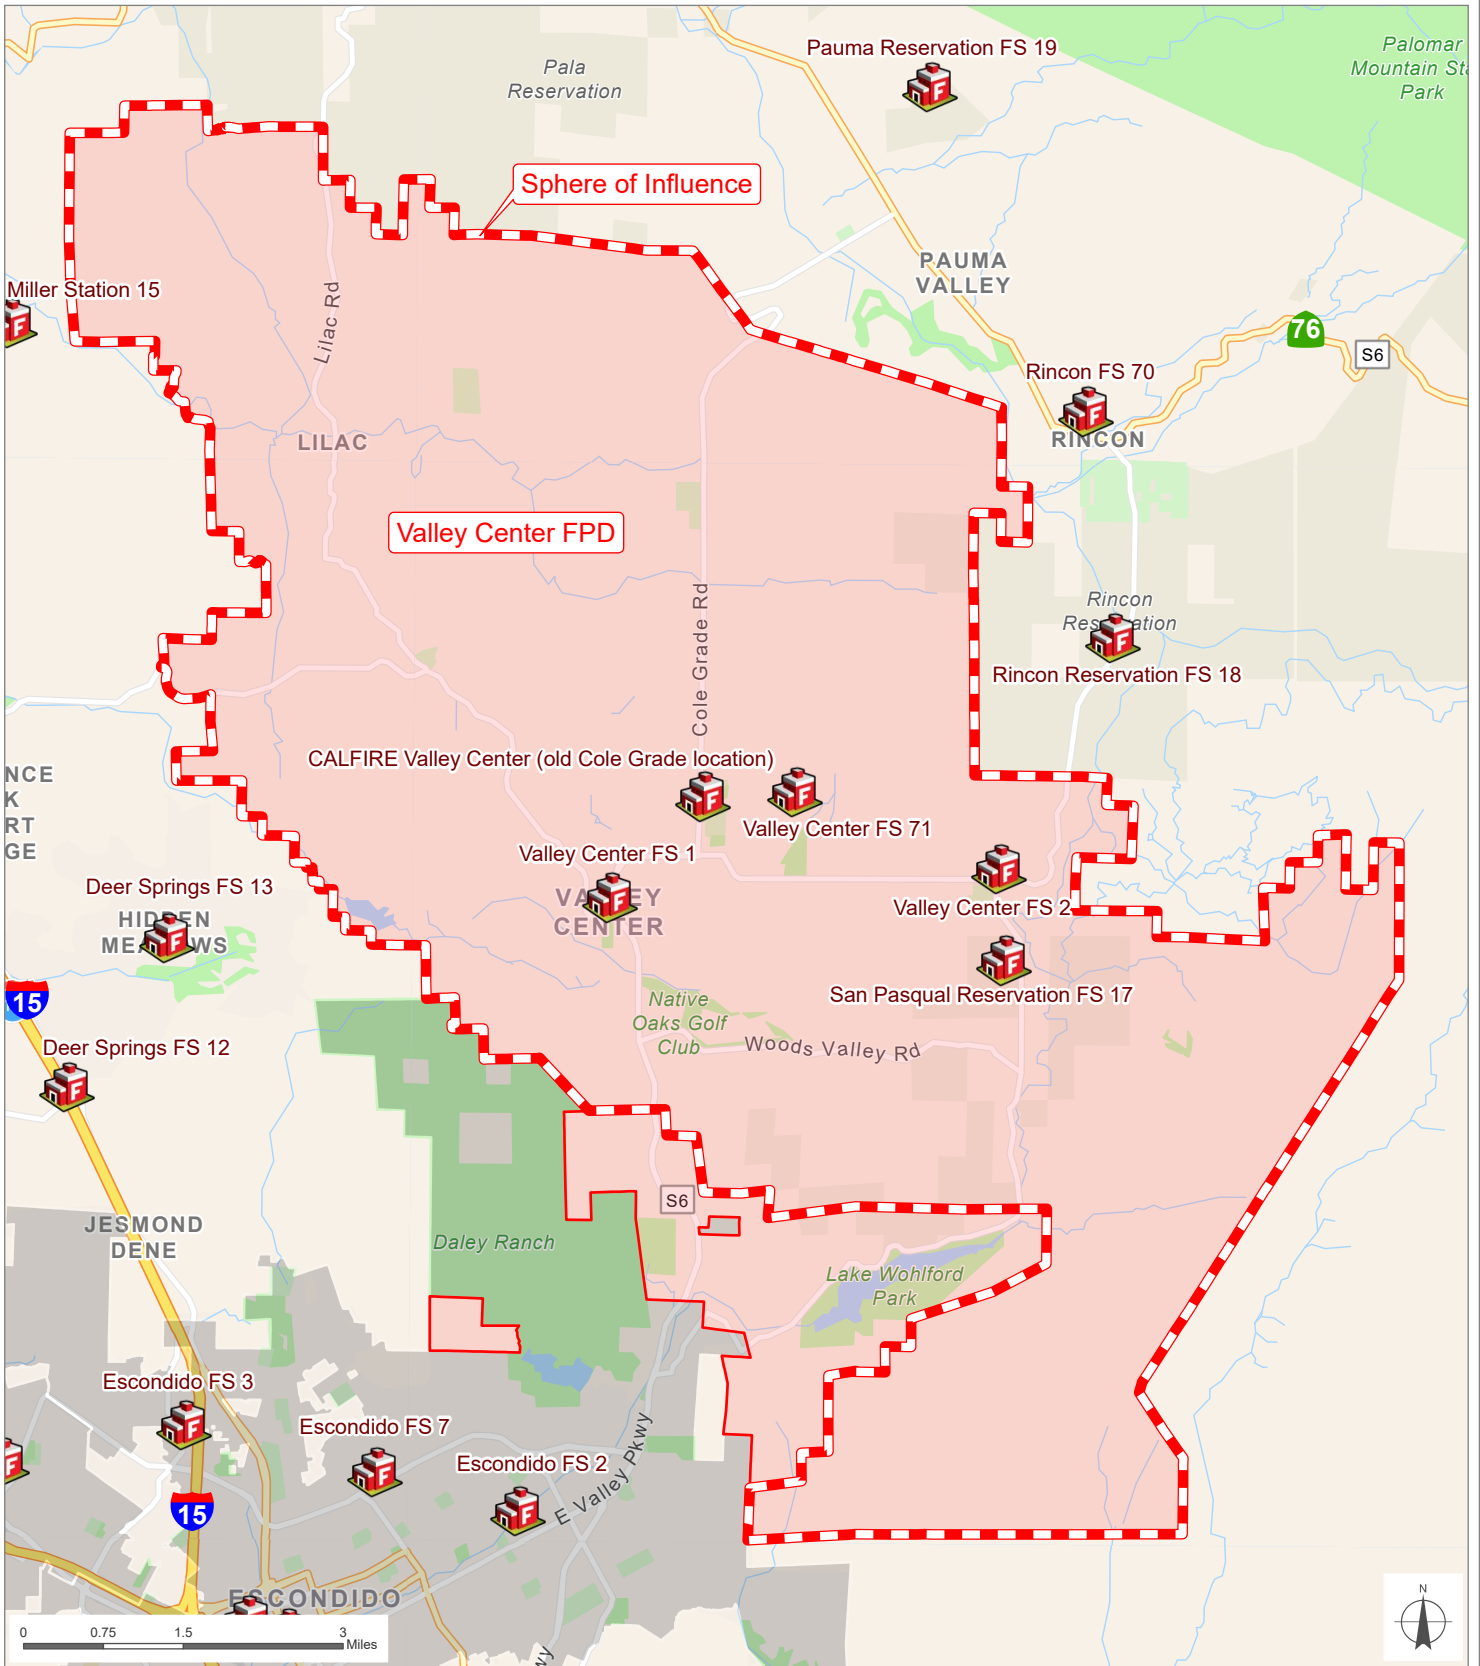

Valley Center FPD

San Diego County
Local Agency Formation Commission
Regional Service Planning | Subdivision of the State of California

Created by Dieu Ngu -- 1/12/2026

G:\GIS\PROJECTS\Profile_maps\2026 maps\Districts\FPD_Valley_Center.aprx

SOI Adopted: 11 / 5 / 1984
SOI Affirmed: 2 / 7 / 2005
SOI Affirmed: 5 / 7 / 2007
SOI Reaffirmed: 8 / 6 / 2007
SOI Affirmed: 3 / 3 / 2014
SOI Affirmed: 5 / 4 / 2020

SOI = Sphere of Influence