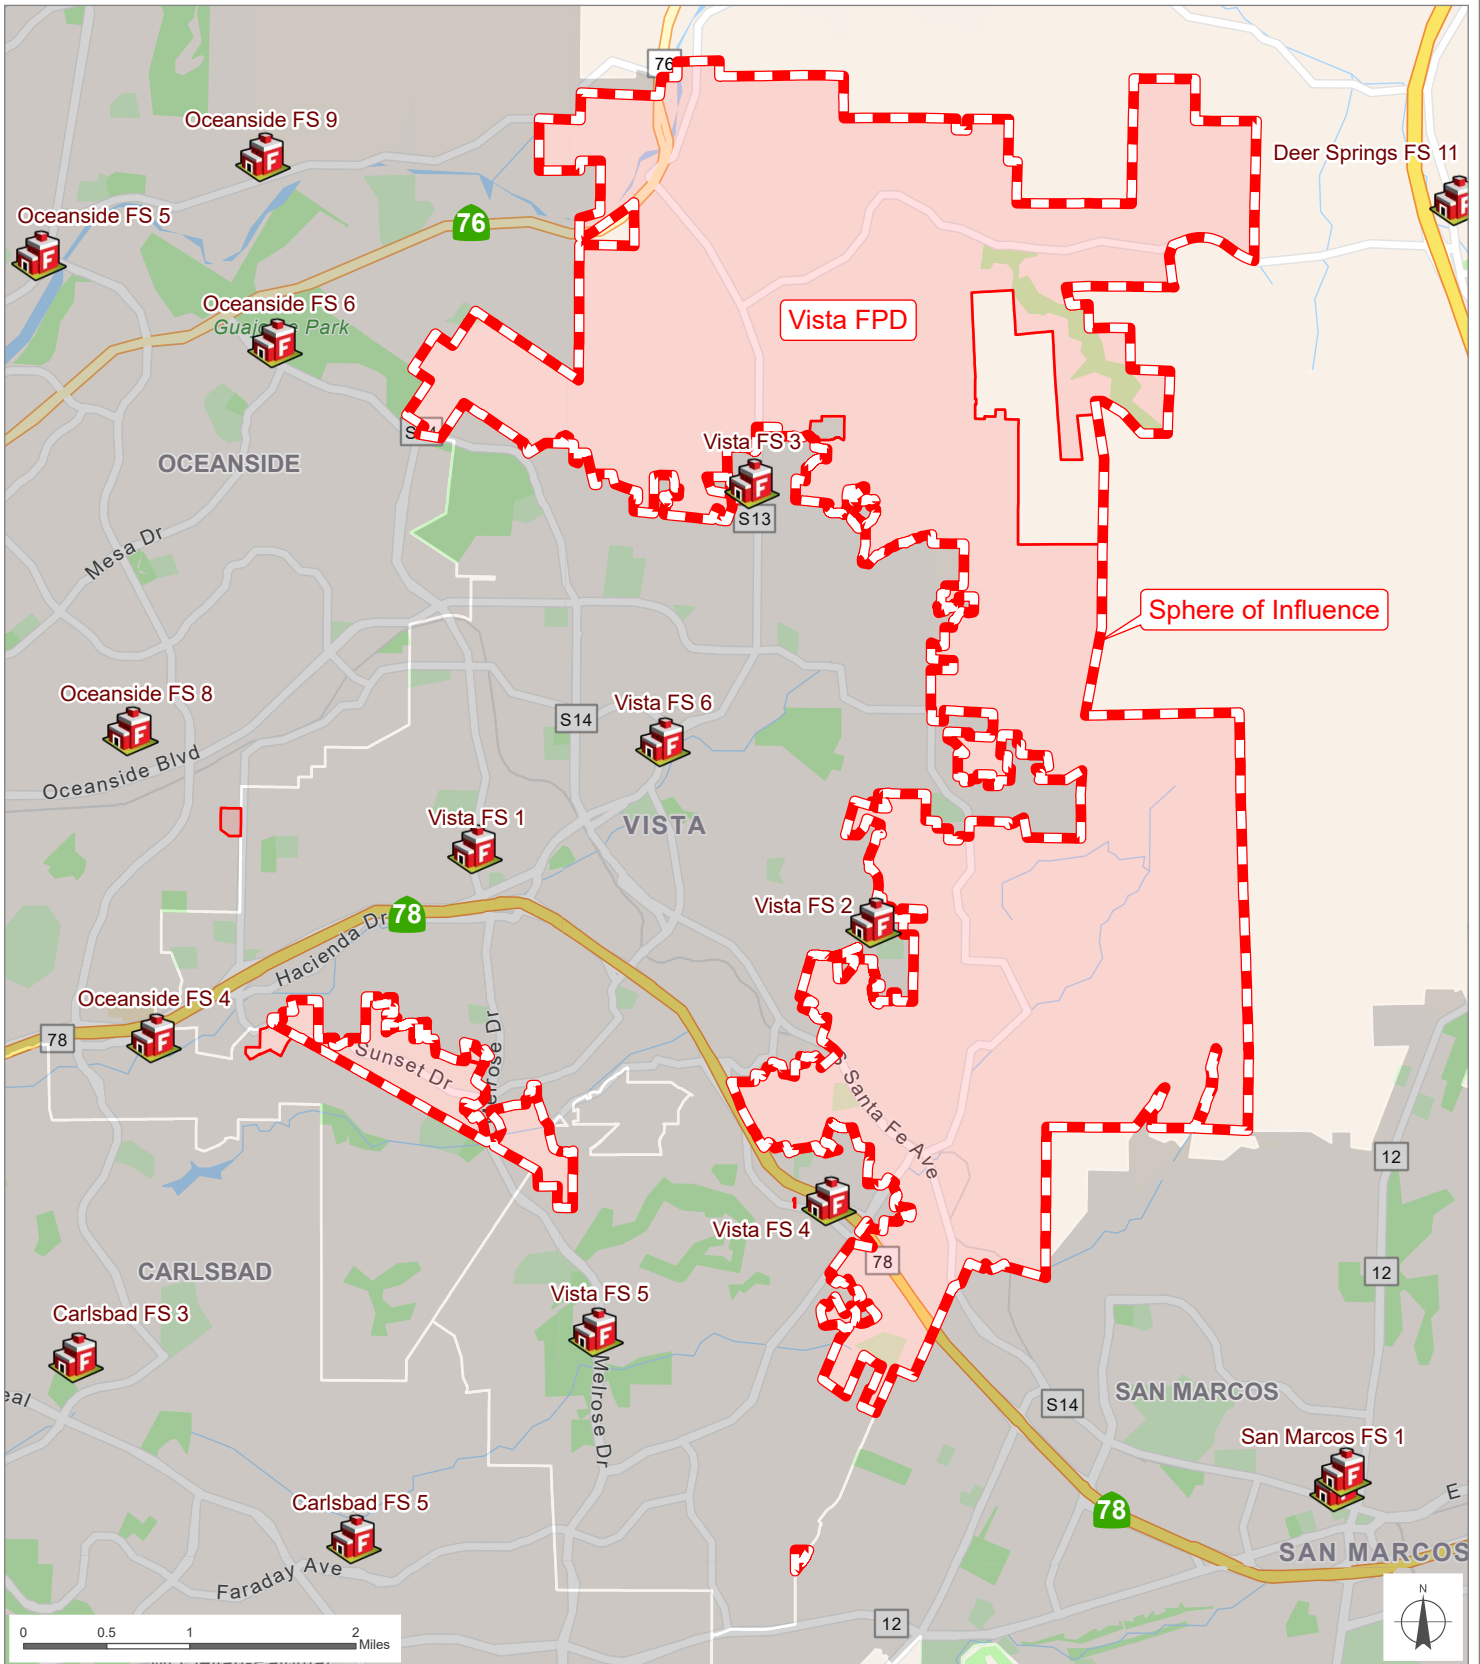

Vista FPD

San Diego County
Local Agency Formation Commission
Regional Service Planning | Subdivision of the State of California

Created by Dieu Ngu -- 4/20/2026

G:\GIS\PROJECTS\Profile_maps\2026 maps\Districts\FPD_Vista.aprx

SOI Adopted: 6 / 4 / 1984
SOI Affirmed: 2 / 7 / 2005
SOI Affirmed: 5 / 7 / 2007
SOI Reaffirmed: 8 / 6 / 2007
SOI Affirmed: 5 / 5 / 2014

SOI = Sphere of Influence