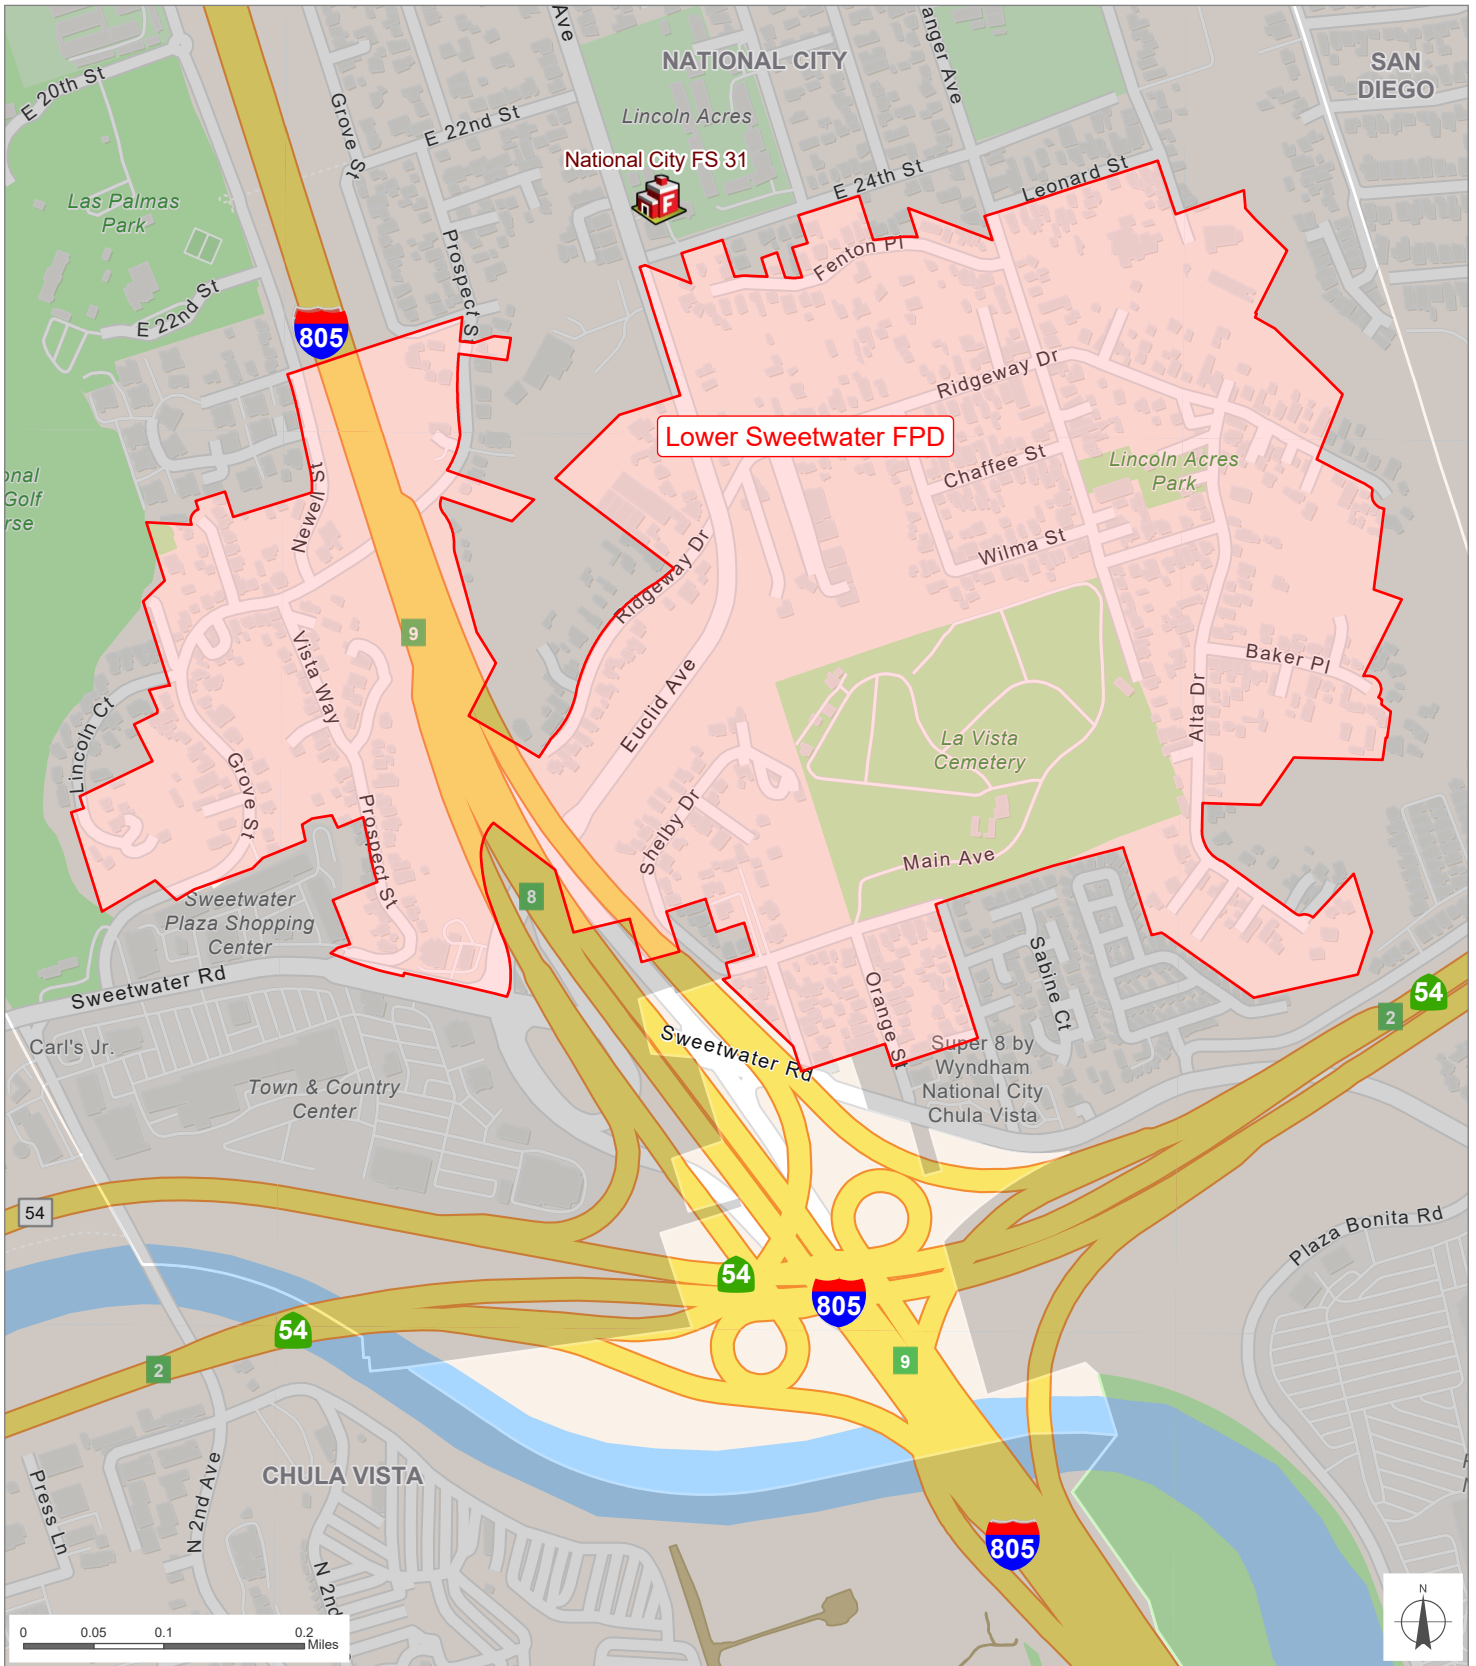

Lower Sweetwater FPD

San Diego County
Local Agency Formation Commission
Regional Service Planning | Subdivision of the State of California

Created by Dieu Ngu -- 1/9/2026

G:\GIS\PROJECTS\Profile_maps\2026 maps\Districts\FPD_Lower_Sweetwater.aprx

- Zero SOI Adopted: 2 / 4 / 1985
- Zero SOI Affirmed: 2 / 7 / 2005
- Zero SOI Affirmed: 5 / 7 / 2007
- Zero SOI Affirmed: 8 / 6 / 2007
- Zero SOI Affirmed: 12 / 2 / 2013

SOI = Sphere of Influence