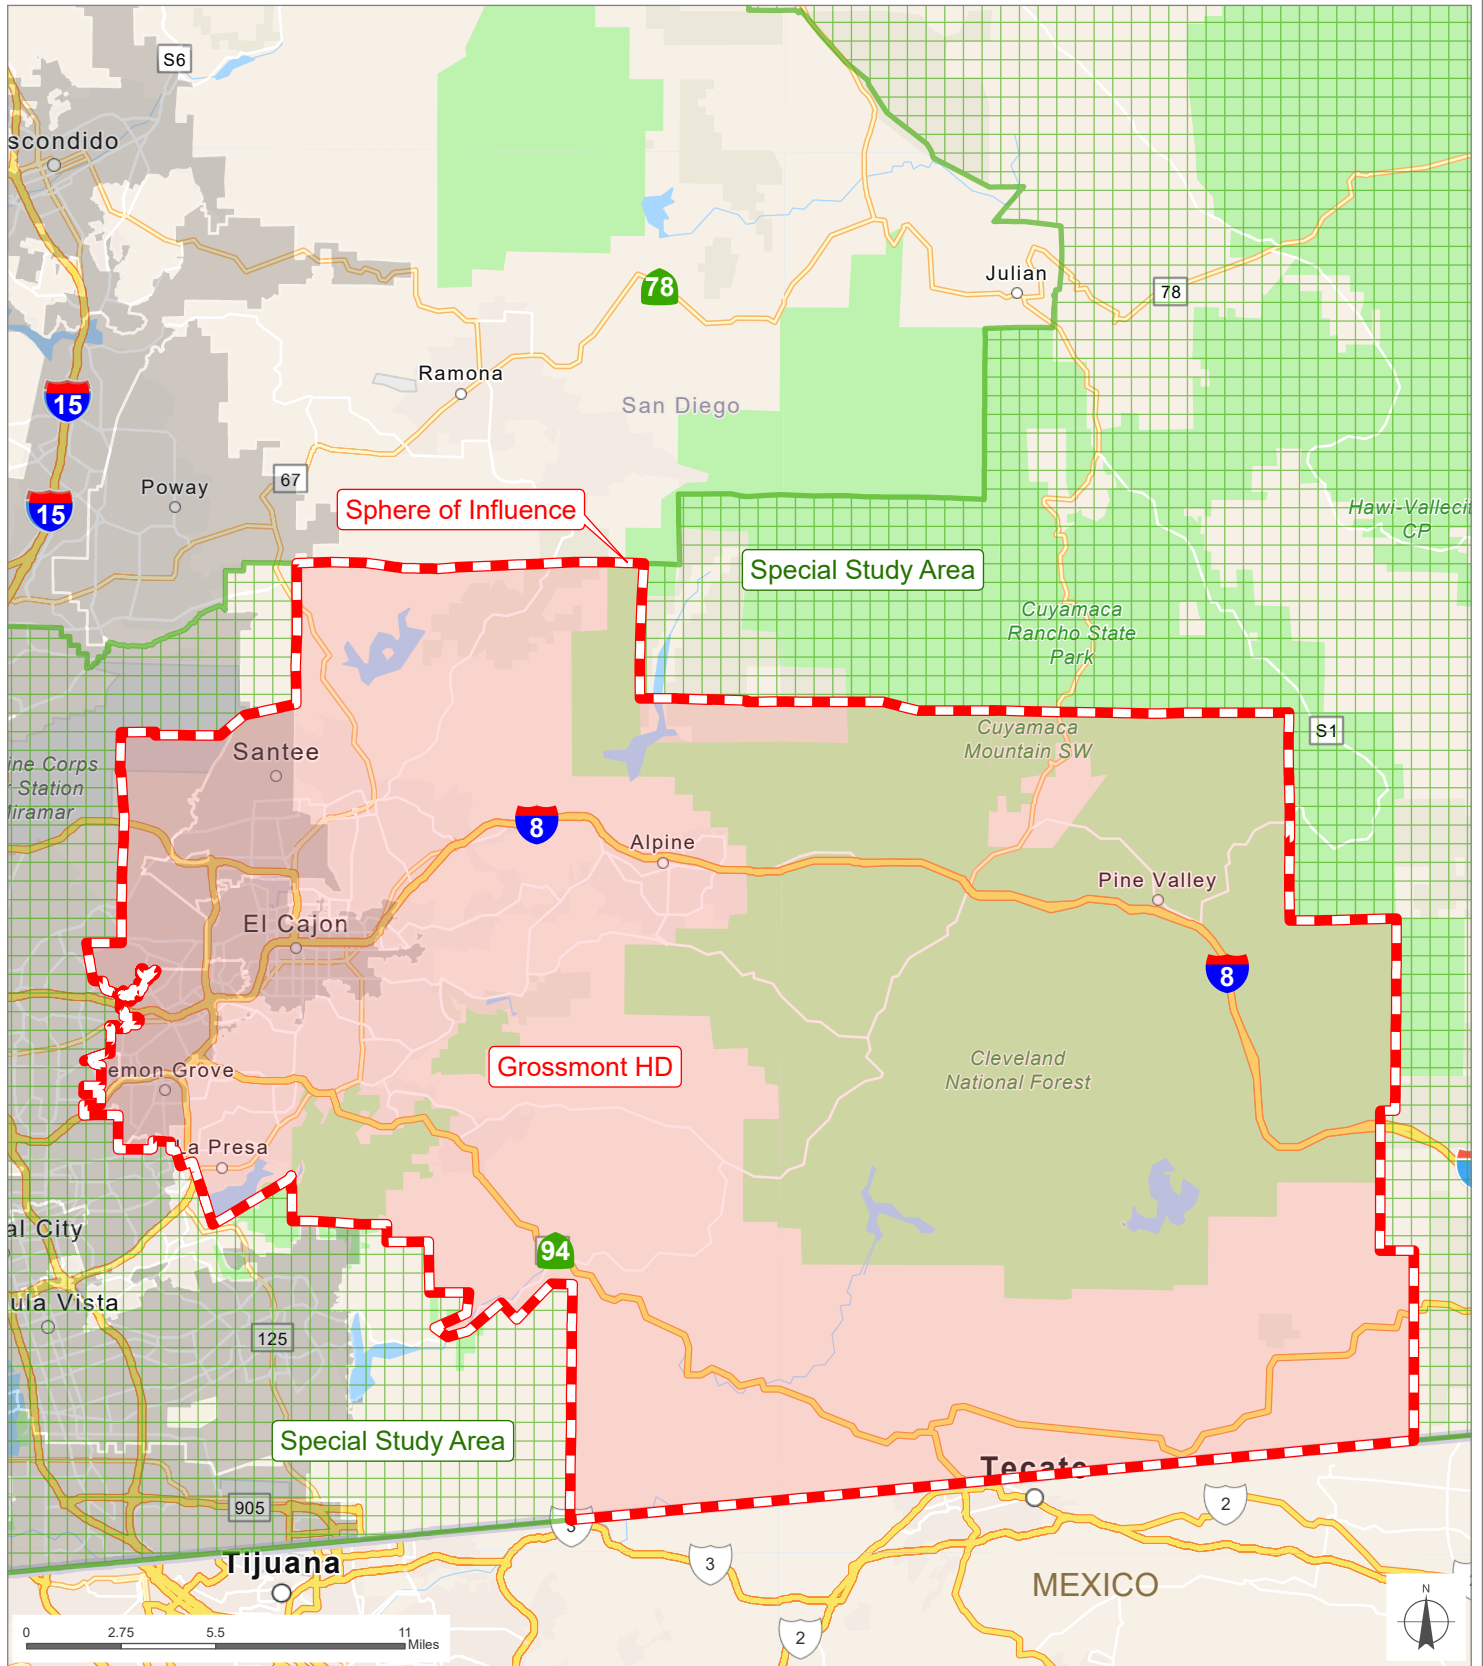

Grossmont HD

San Diego County
Local Agency Formation Commission
Regional Service Planning | Subdivision of the State of California

Created by Dieu Ngu -- 1/12/2026

G:\GIS\PROJECTS\Profile_maps\2026 maps\Districts\HD_Grossmont.aprx

SOI Adopted: 6 / 2 / 1986
SOI Affirmed: 8 / 6 / 2007
SOI Affirmed: 5 / 4 / 2015

SOI = Sphere of Influence