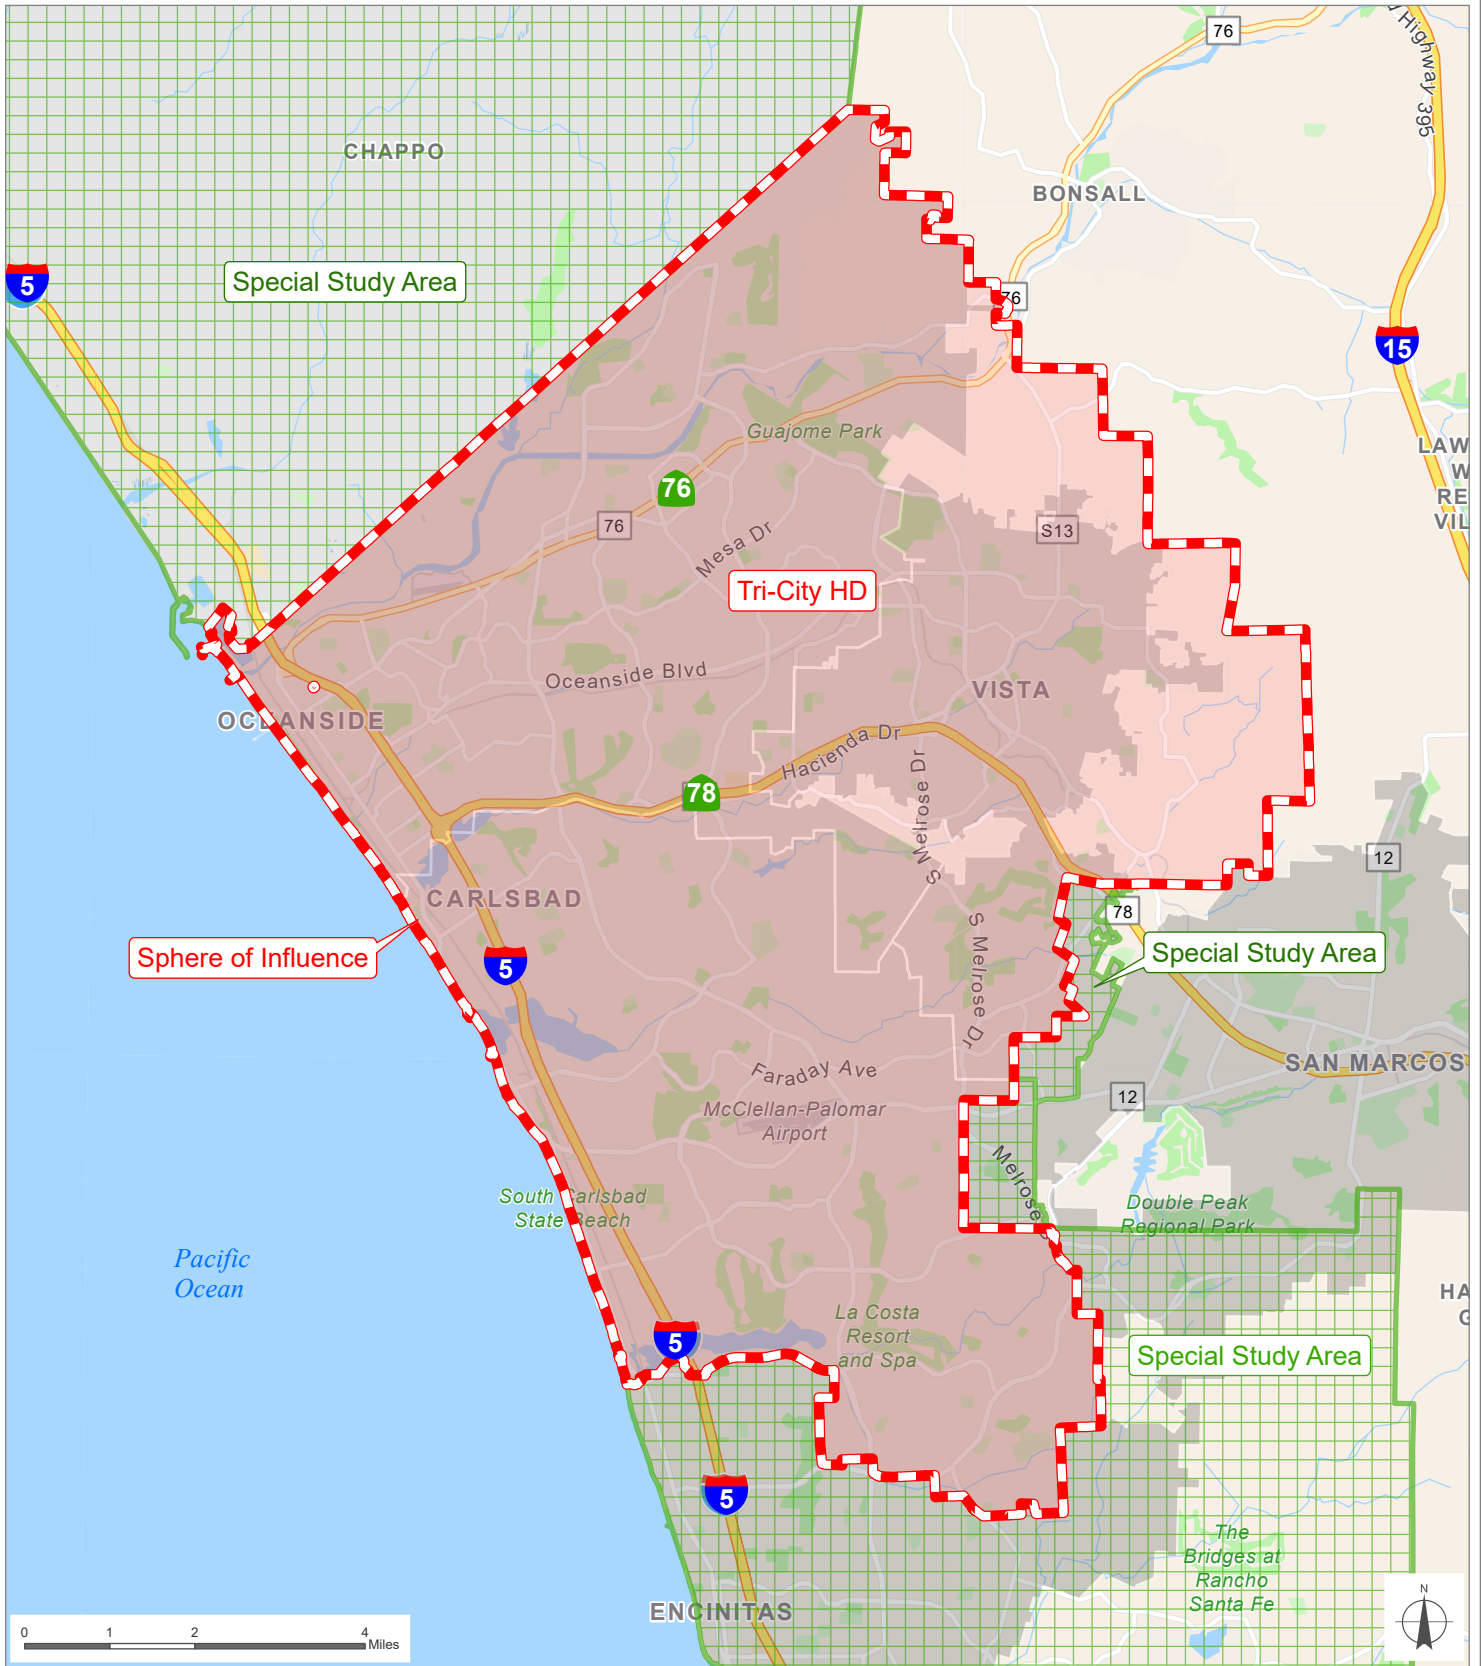

Tri-City HD

San Diego County
Local Agency Formation Commission
Regional Service Planning | Subdivision of the State of California

Created by Dieu Ngu -- 1/12/2026

G:\GIS\PROJECTS\Profile_maps\2026 maps\Districts\HD_Tri_City.aprx

SOI Adopted: 6 / 2 / 1986
SOI Affirmed: 8 / 6 / 2007
SOI Affirmed: 5 / 4 / 2015

SOI = Sphere of Influence