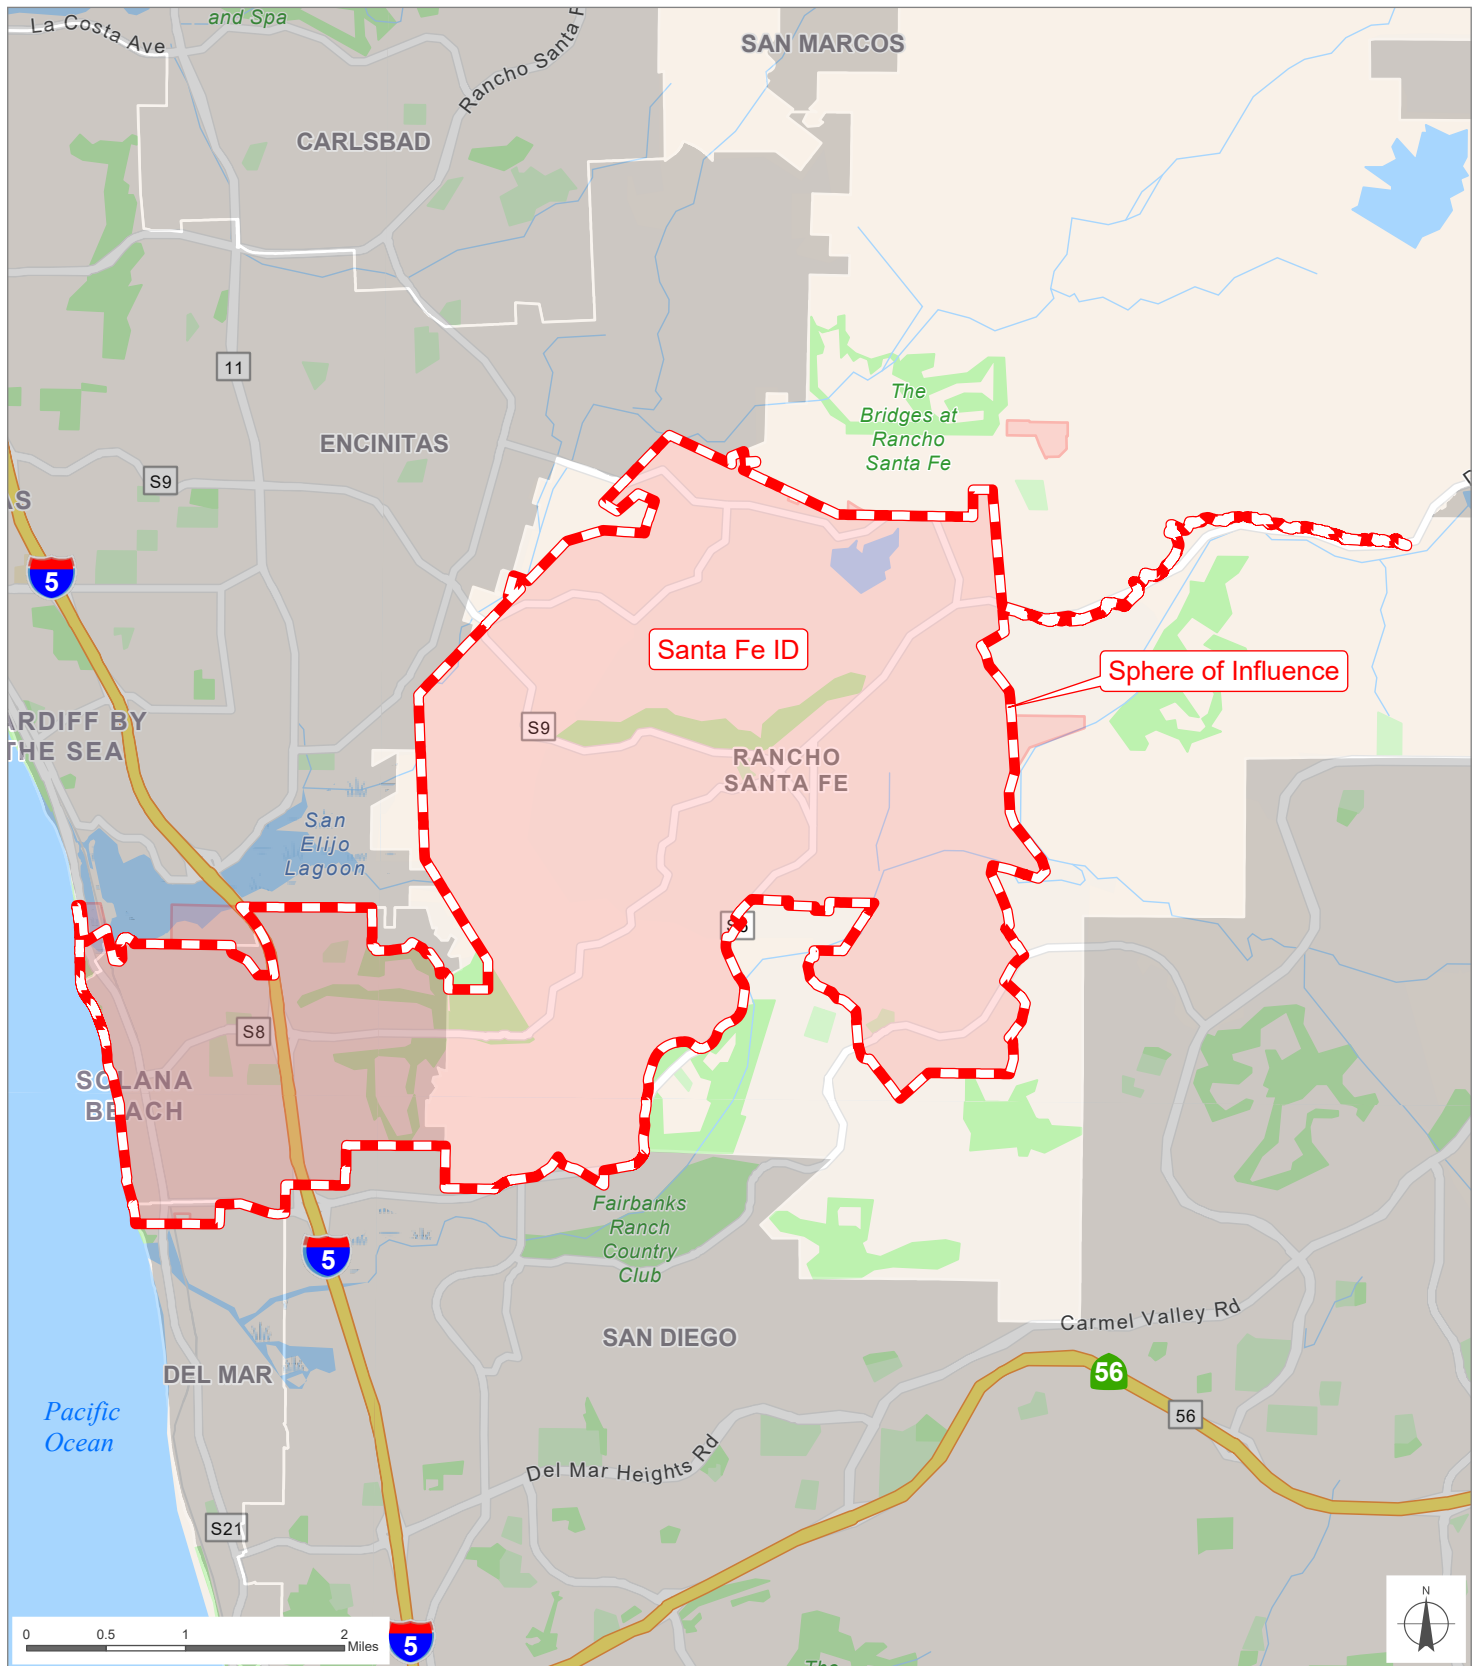

Santa Fe ID

San Diego County
Local Agency Formation Commission
Regional Service Planning | Subdivision of the State of California

Created by Dieu Ngu -- 1/12/2026

G:\GIS\PROJECTS\Profile_maps\2026 maps\Districts\ID_Santa_Fe.aprx

SOI Adopted: 6 / 4 / 1984
SOI Affirmed: 5 / 2 / 2005
SOI Affirmed: 8 / 6 / 2007
SOI Affirmed: 6 / 3 / 2013

SOI = Sphere of Influence