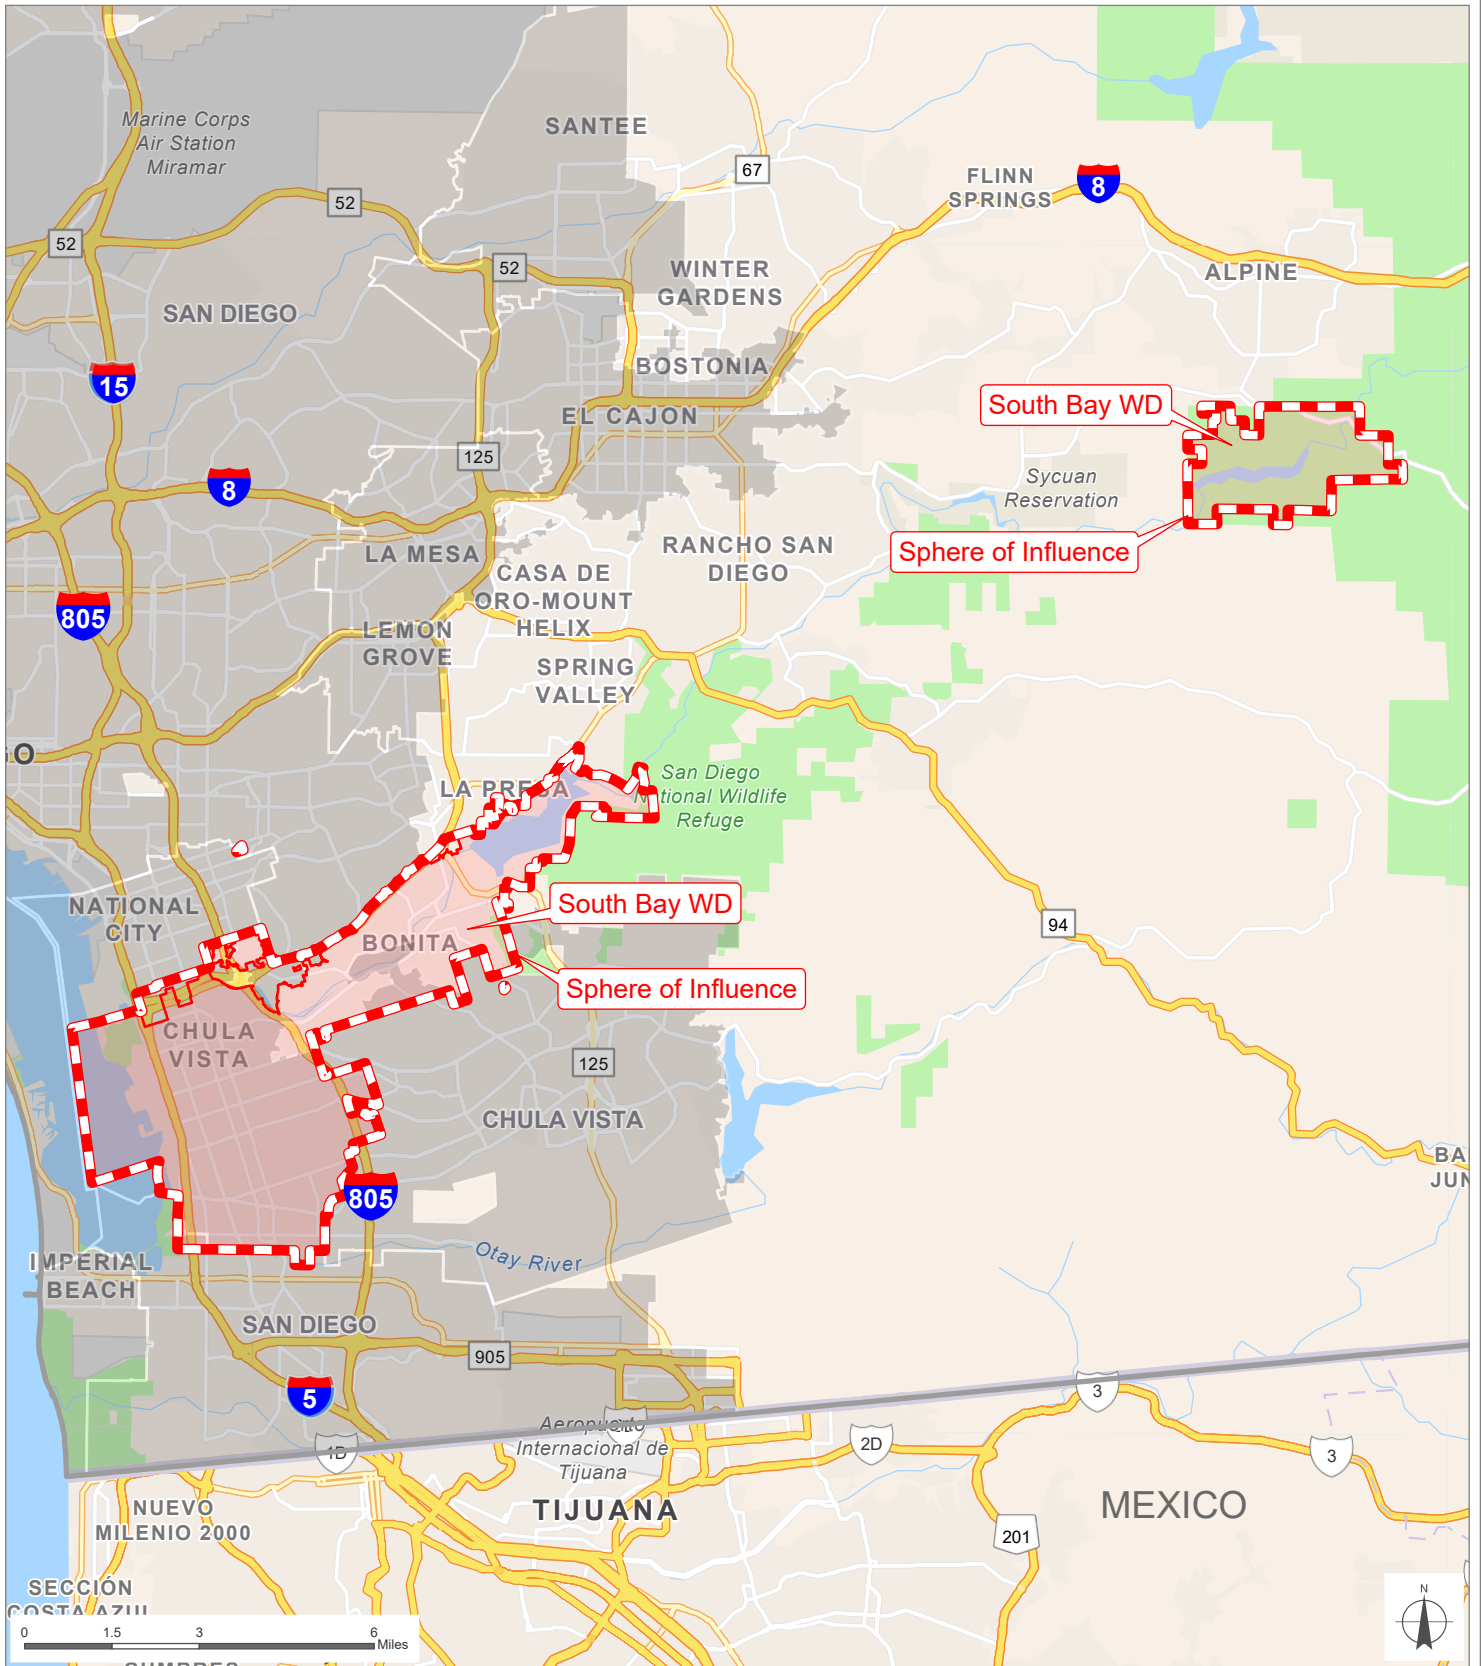

South Bay WD

San Diego County
Local Agency Formation Commission
Regional Service Planning | Subdivision of the State of California

Created by Dieu Ngu -- 2/11/2026

G:\GIS\PROJECTS\Profile_maps\2026 maps\Districts\WD_South_Bay.aprx

SOI Adopted: 7 / 1 / 1985
SOI Affirmed: 8 / 6 / 2007

SOI = Sphere of Influence