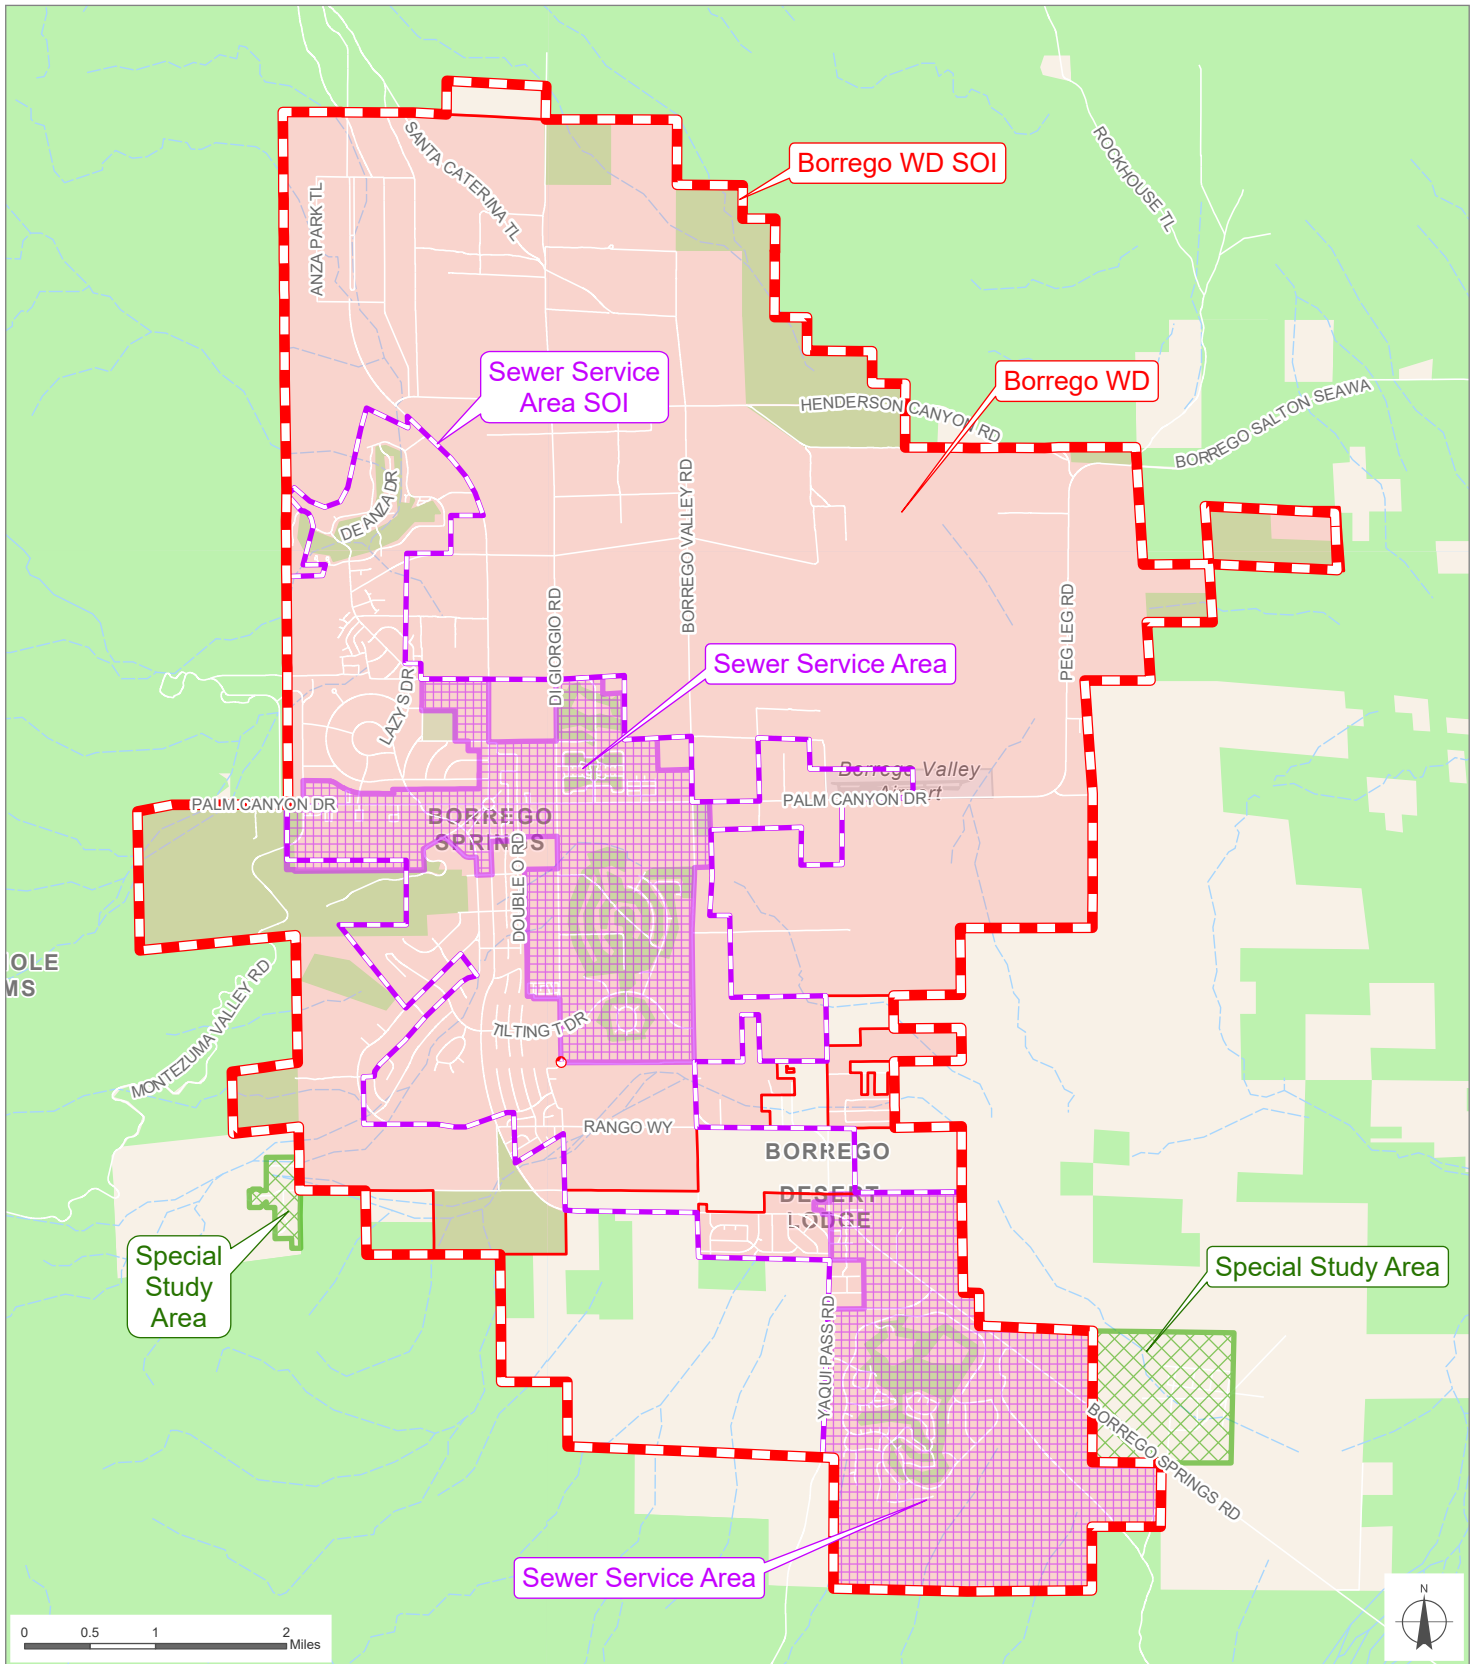

# Borrego WD

**San Diego County**  
**Local Agency Formation Commission**  
 Regional Service Planning | Subdivision of the State of California

This map is provided without warranty of any kind, either express or implied, including but not limited to the implied warranties of merchantability and fitness for a particular purpose. Copyright LAFCO and SanGIS. All Rights Reserved. This product may contain information from the SANDAG Regional Information System which cannot be reproduced without the written permission of SANDAG. This map has been prepared for descriptive purposes only and is considered accurate according to SanGIS and LAFCO data.

Created by Dieu Ngu -- 1/14/2026

G:\GIS\PROJECTS\Profile\_maps\2026 maps\Districts\WD\_Borrego.aprx

SOI Adopted: 1 / 6 / 1986  
 SOI Affirmed: 8 / 6 / 2007  
 SOI Affirmed: 10 / 1 / 2007  
 SOI Affirmed: 2 / 4 / 2013

SOI = Sphere of Influence